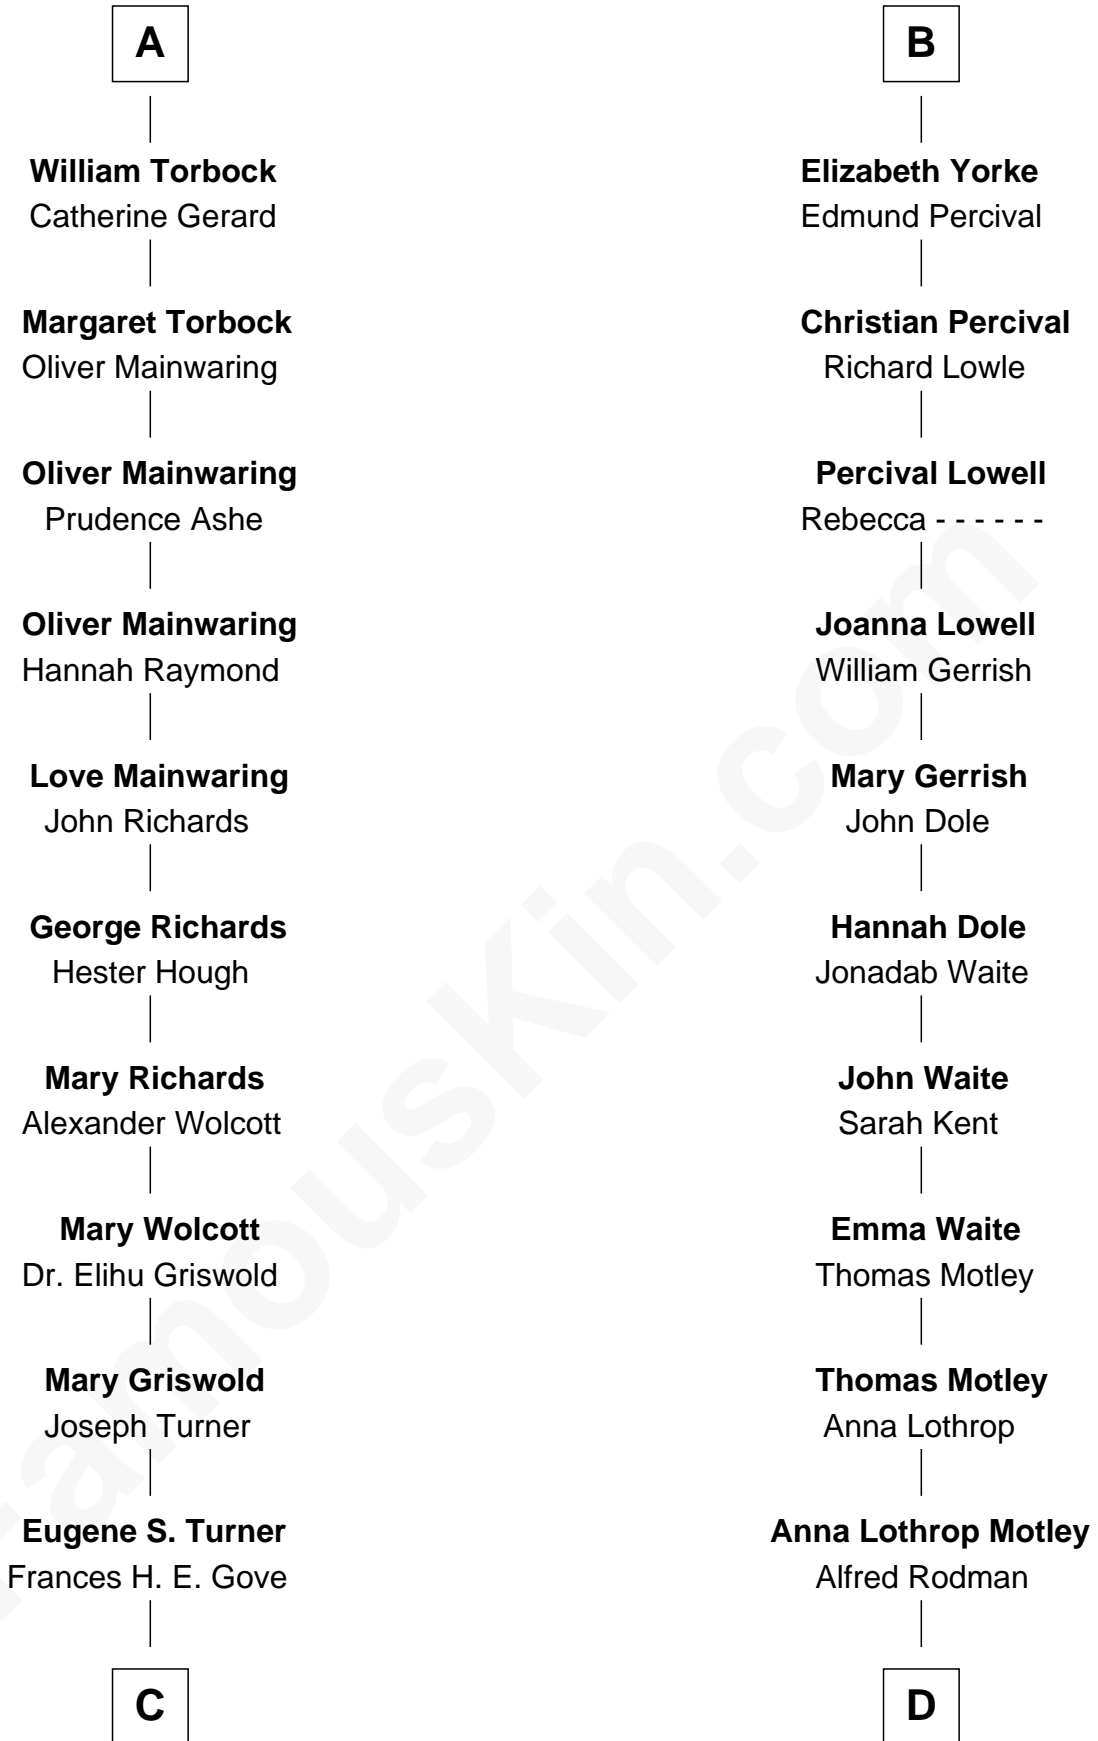

FamousKin.com Relationship Chart of

Ed Helms

TV and Movie Actor

20th cousin 1 time removed of

Tuesday Weld

TV and Movie Actress

Humphrey de Bohun
Elizabeth Plantagenet

Sir William de Bohun
Elizabeth de Badlesmere

Elizabeth de Bohun
Sir Richard Fitzalan

Elizabeth Fitzalan
Sir Robert Goushill

Joan Goushill
Sir Thomas Stanley

Sir John Stanley
Elizabeth Weever

Margery Stanley
Sir William Torbock

Thomas Torbock
Elizabeth Moore

A

Margaret de Bohun
Sir Hugh de Courtnay

Elizabeth de Courtnay
Sir Andrew Luttrell

Sir Hugh Luttrell
Catherine de Beaumont

Sir John Luttrell
Margaret Touchet

Sir James Luttrell
Elizabeth Courtnay

Sir Hugh Luttrell
Margaret Hill

Eleanor Luttrell
Roger Yorke

B

C

Ione Turner

Walter Harold Wright

Inez Emeline Wright

George Pullen Jackson

Frances Helen Jackson