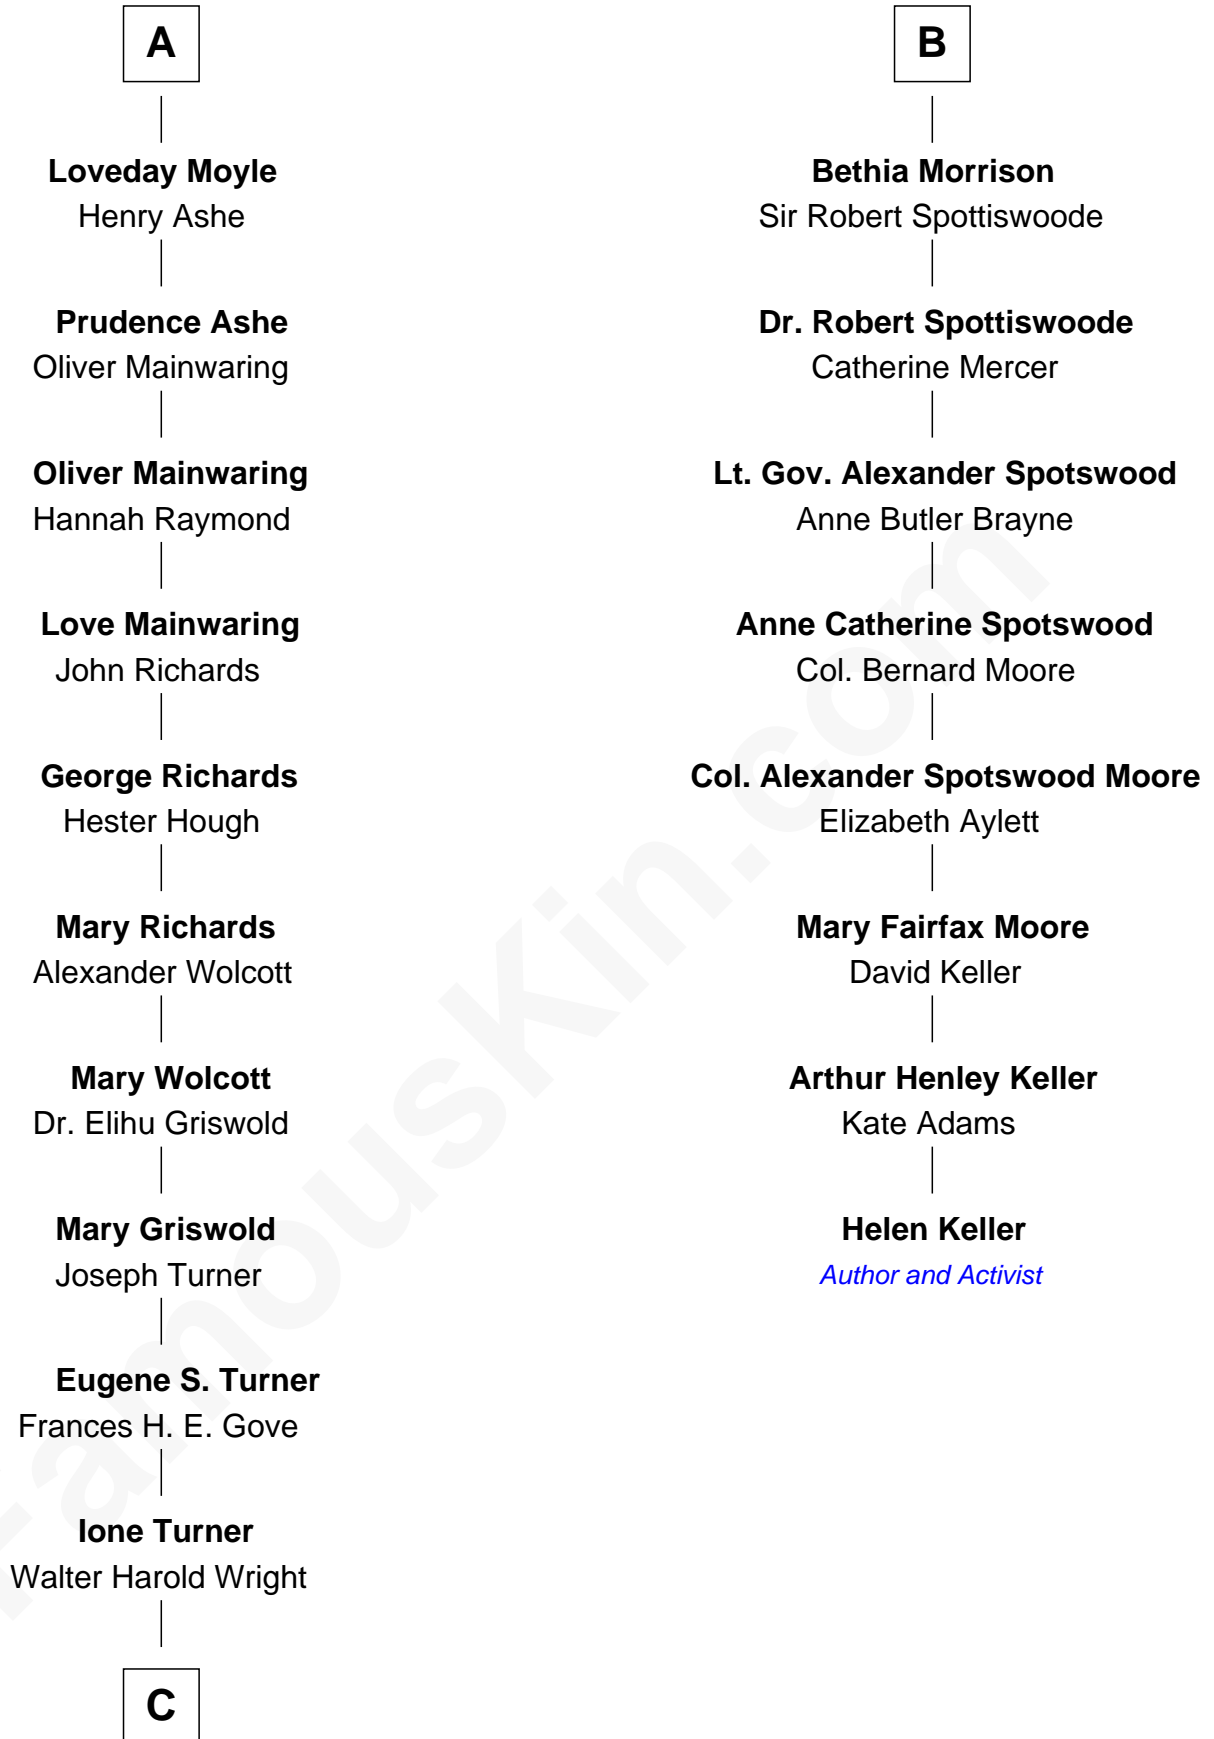

FamousKin.com Relationship Chart of

Ed Helms

TV and Movie Actor

14th cousin 6 times removed of

Helen Keller

Author and Activist

C

Inez Emeline Wright
George Pullen Jackson

Frances Helen Jackson
Fitzgerald Sale Parker

Pamela Ann Parker
John A. Helms

Ed Helms
TV and Movie Actor

FamousKin.com