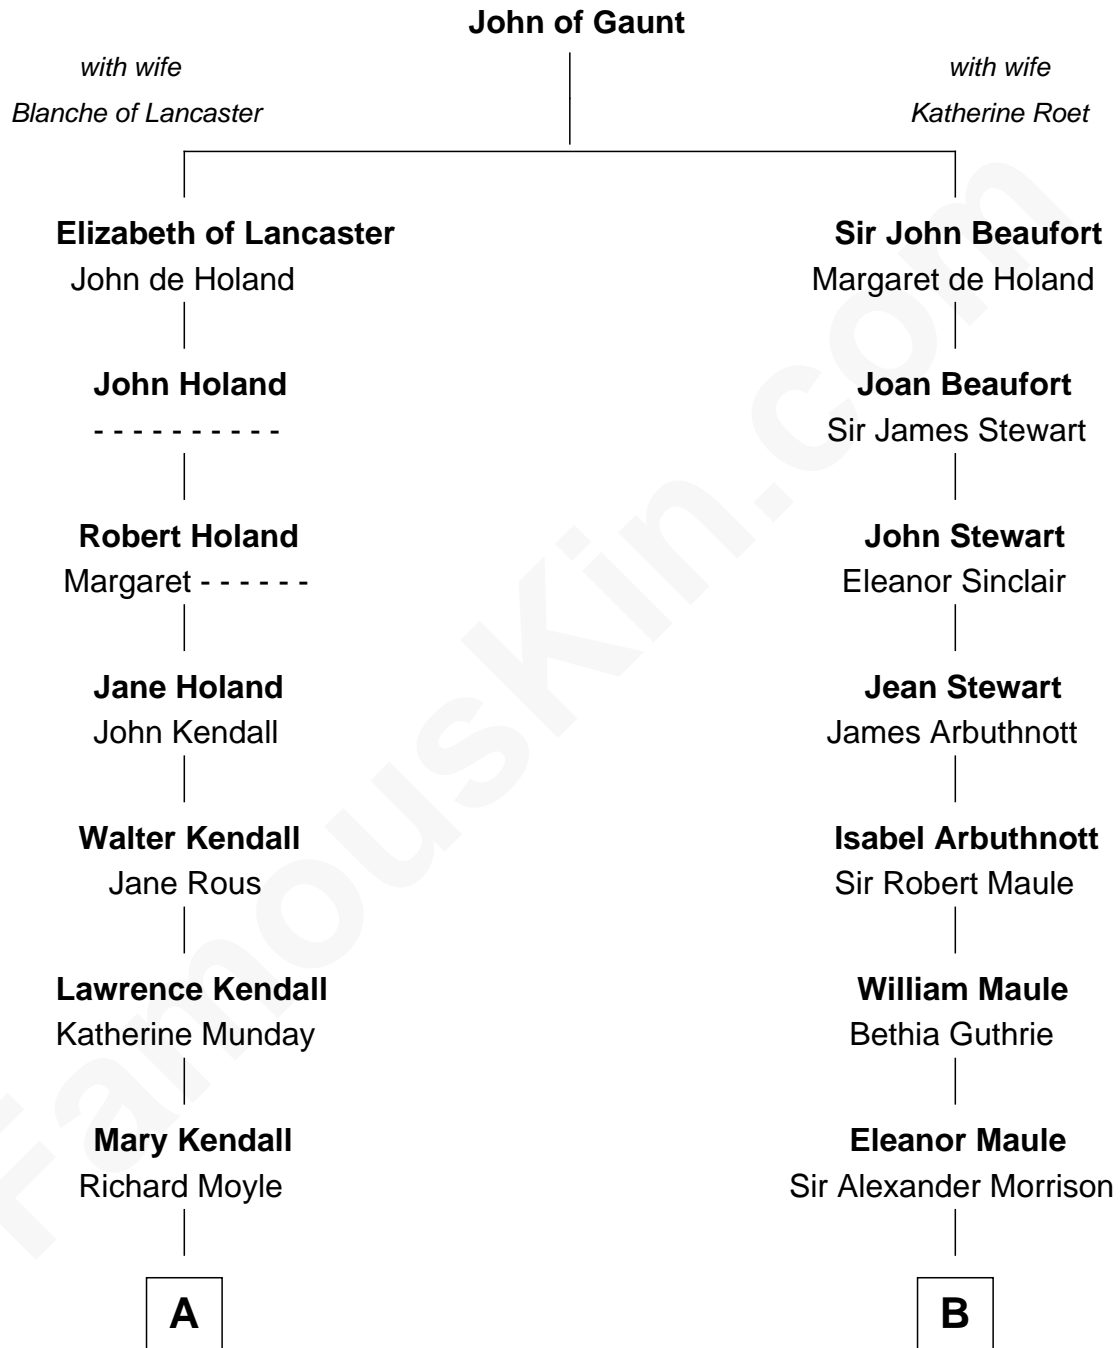

FamousKin.com Relationship Chart of

Ed Helms

TV and Movie Actor

14th cousin 6 times removed of

Helen Keller

Author and Activist

C

Inez Emeline Wright
George Pullen Jackson