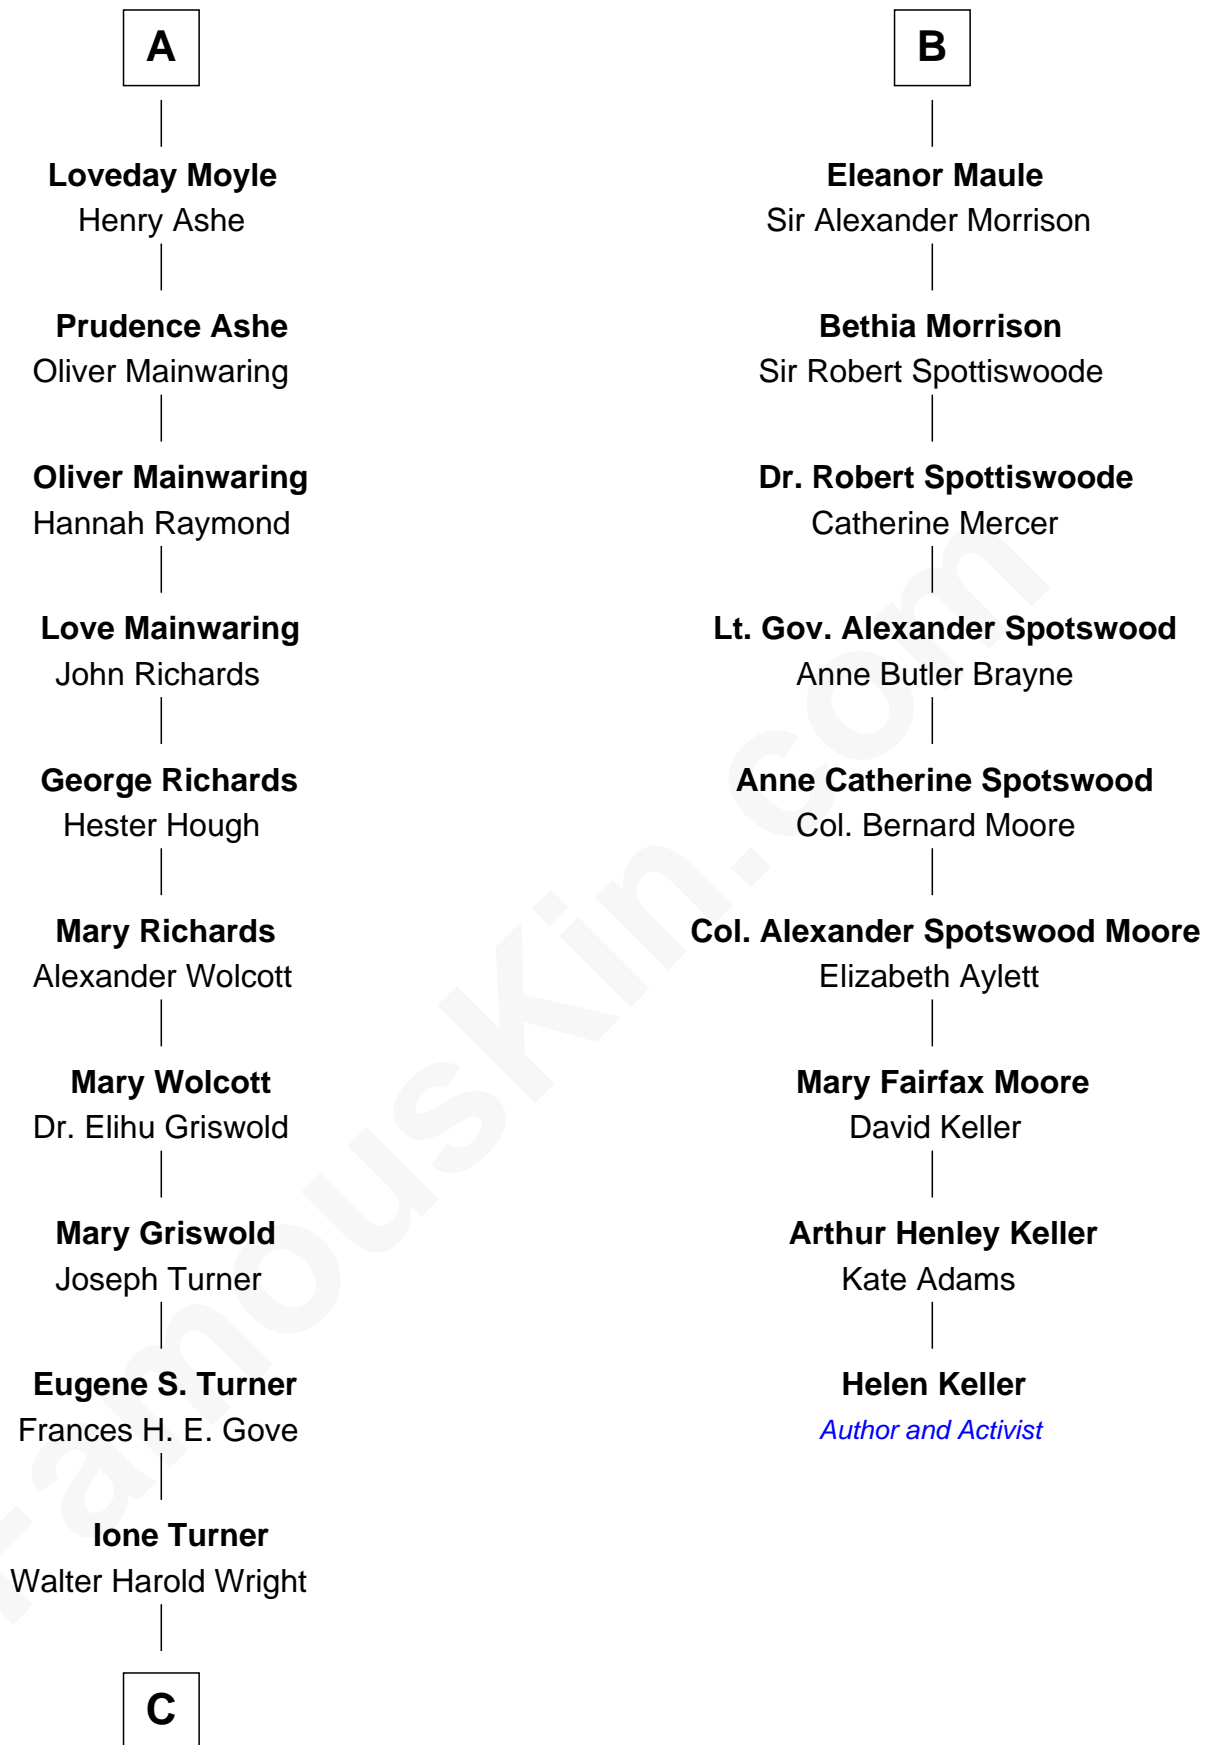

# FamousKin.com Relationship Chart of

**Ed Helms**

*TV and Movie Actor*

15th cousin 5 times removed of

**Helen Keller**

*Author and Activist*

**Thomas Holand**  
Joan Plantagenet

**John de Holand**  
Elizabeth of Lancaster

**John Stewart**  
Eleanor Sinclair

**Walter Kendall**  
Jane Rous

**Jean Stewart**  
James Arbuthnott

**Lawrence Kendall**  
Katherine Munday

**Isabel Arbuthnott**  
Sir Robert Maule

**Mary Kendall**  
Richard Moyle

**William Maule**  
Bethia Guthrie

**A**

**B**

**C**

**Inez Emeline Wright**  
George Pullen Jackson

**Frances Helen Jackson**  
Fitzgerald Sale Parker

**Pamela Ann Parker**  
John A. Helms

**Ed Helms**  
*TV and Movie Actor*