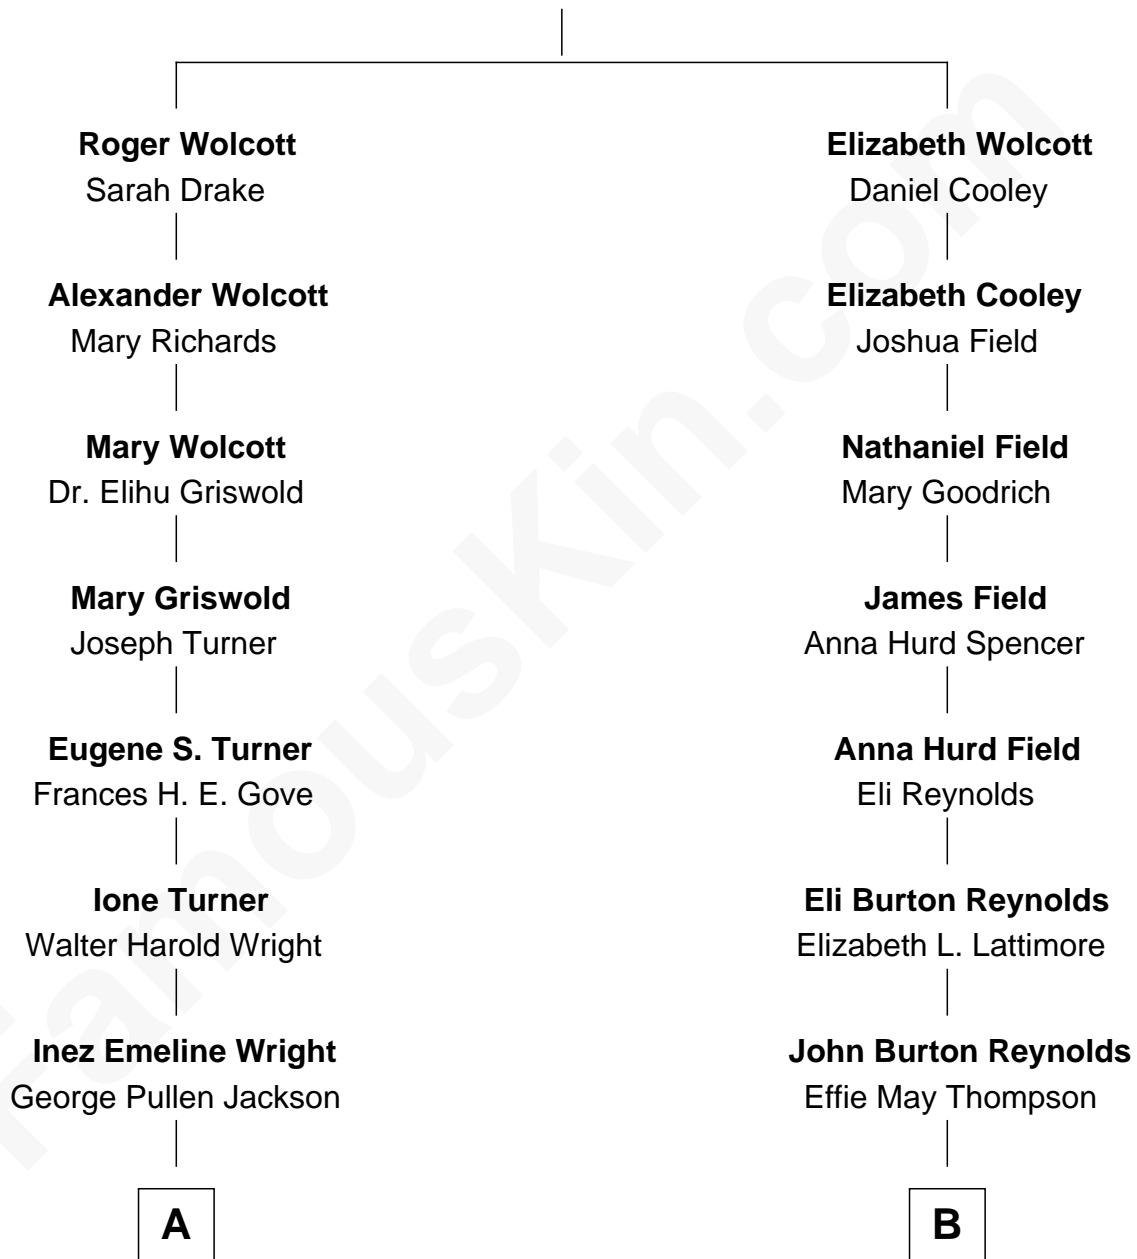

# FamousKin.com Relationship Chart of

**Ed Helms**

*TV and Movie Actor*

8th cousin 1 time removed of

**Burt Reynolds**

*Movie Actor*

**Simon Wolcott**

Martha Pitkin

FamousKin.com