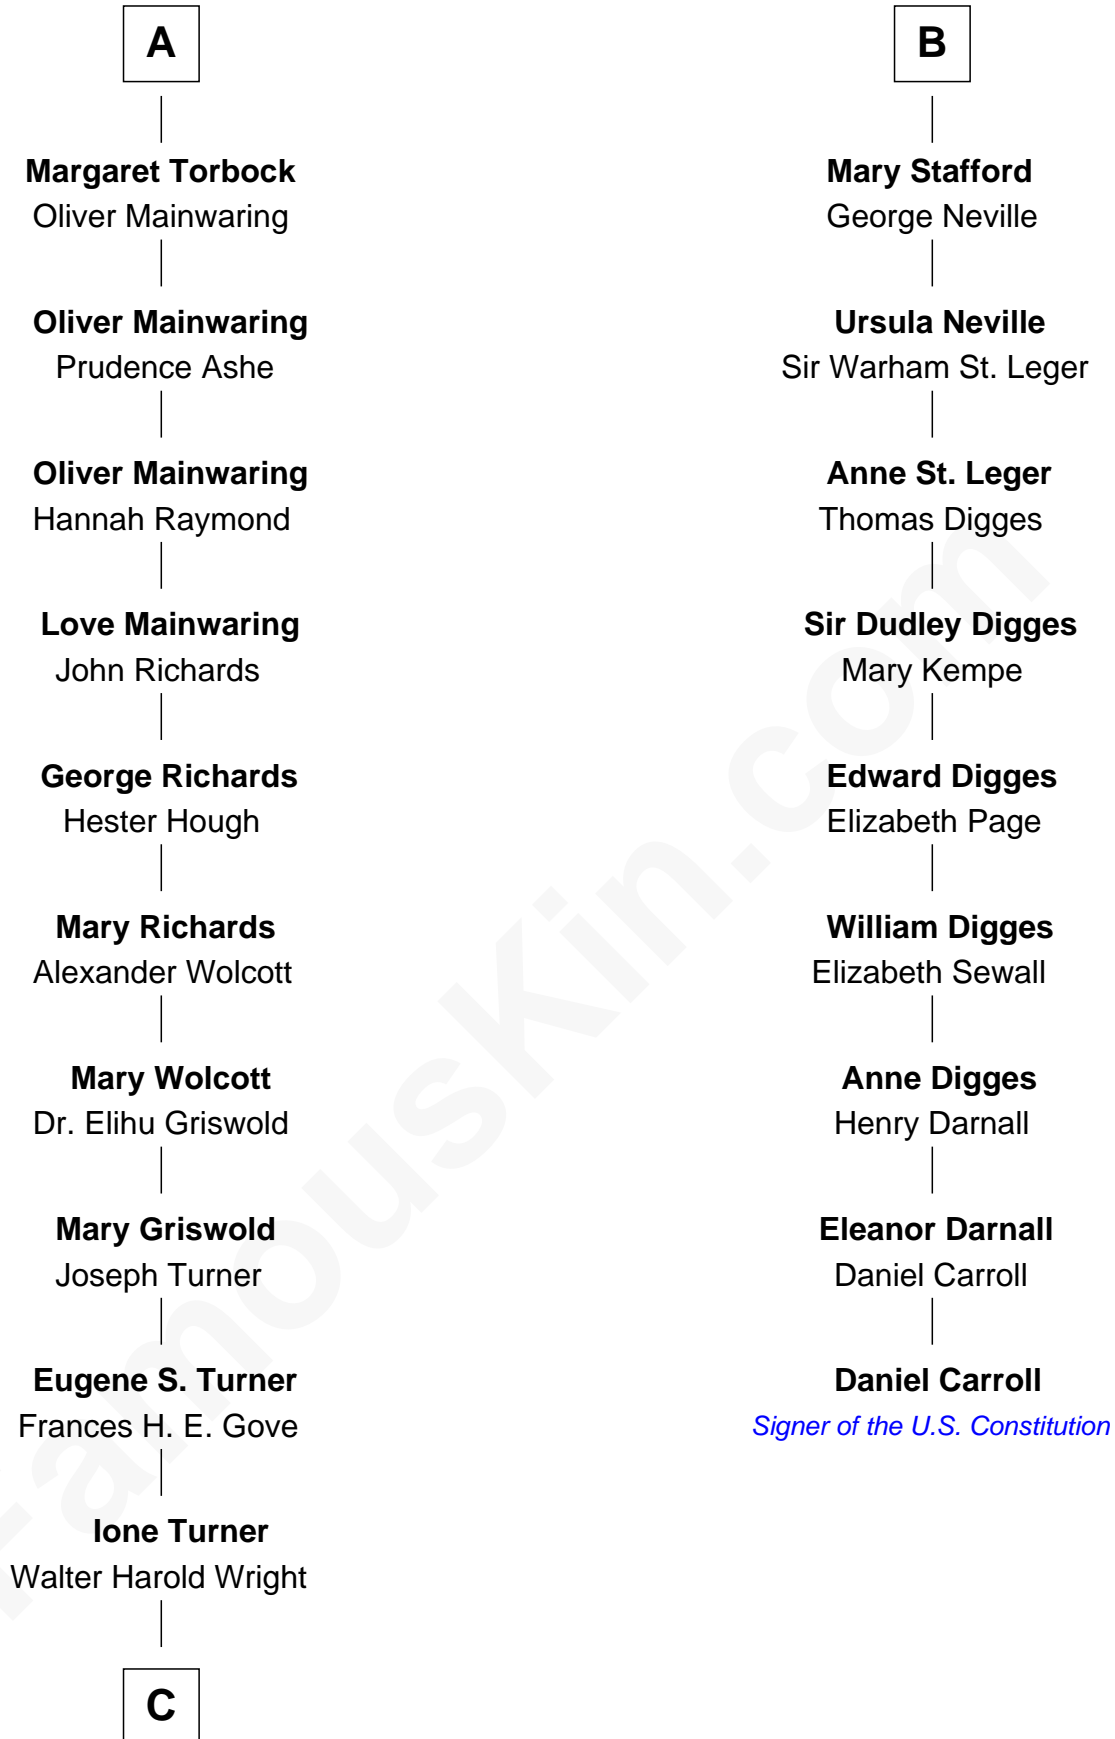

FamousKin.com

Relationship Chart of

Ed Helms

TV and Movie Actor

15th cousin 5 times removed of

Daniel Carroll

Signer of the U.S. Constitution

C