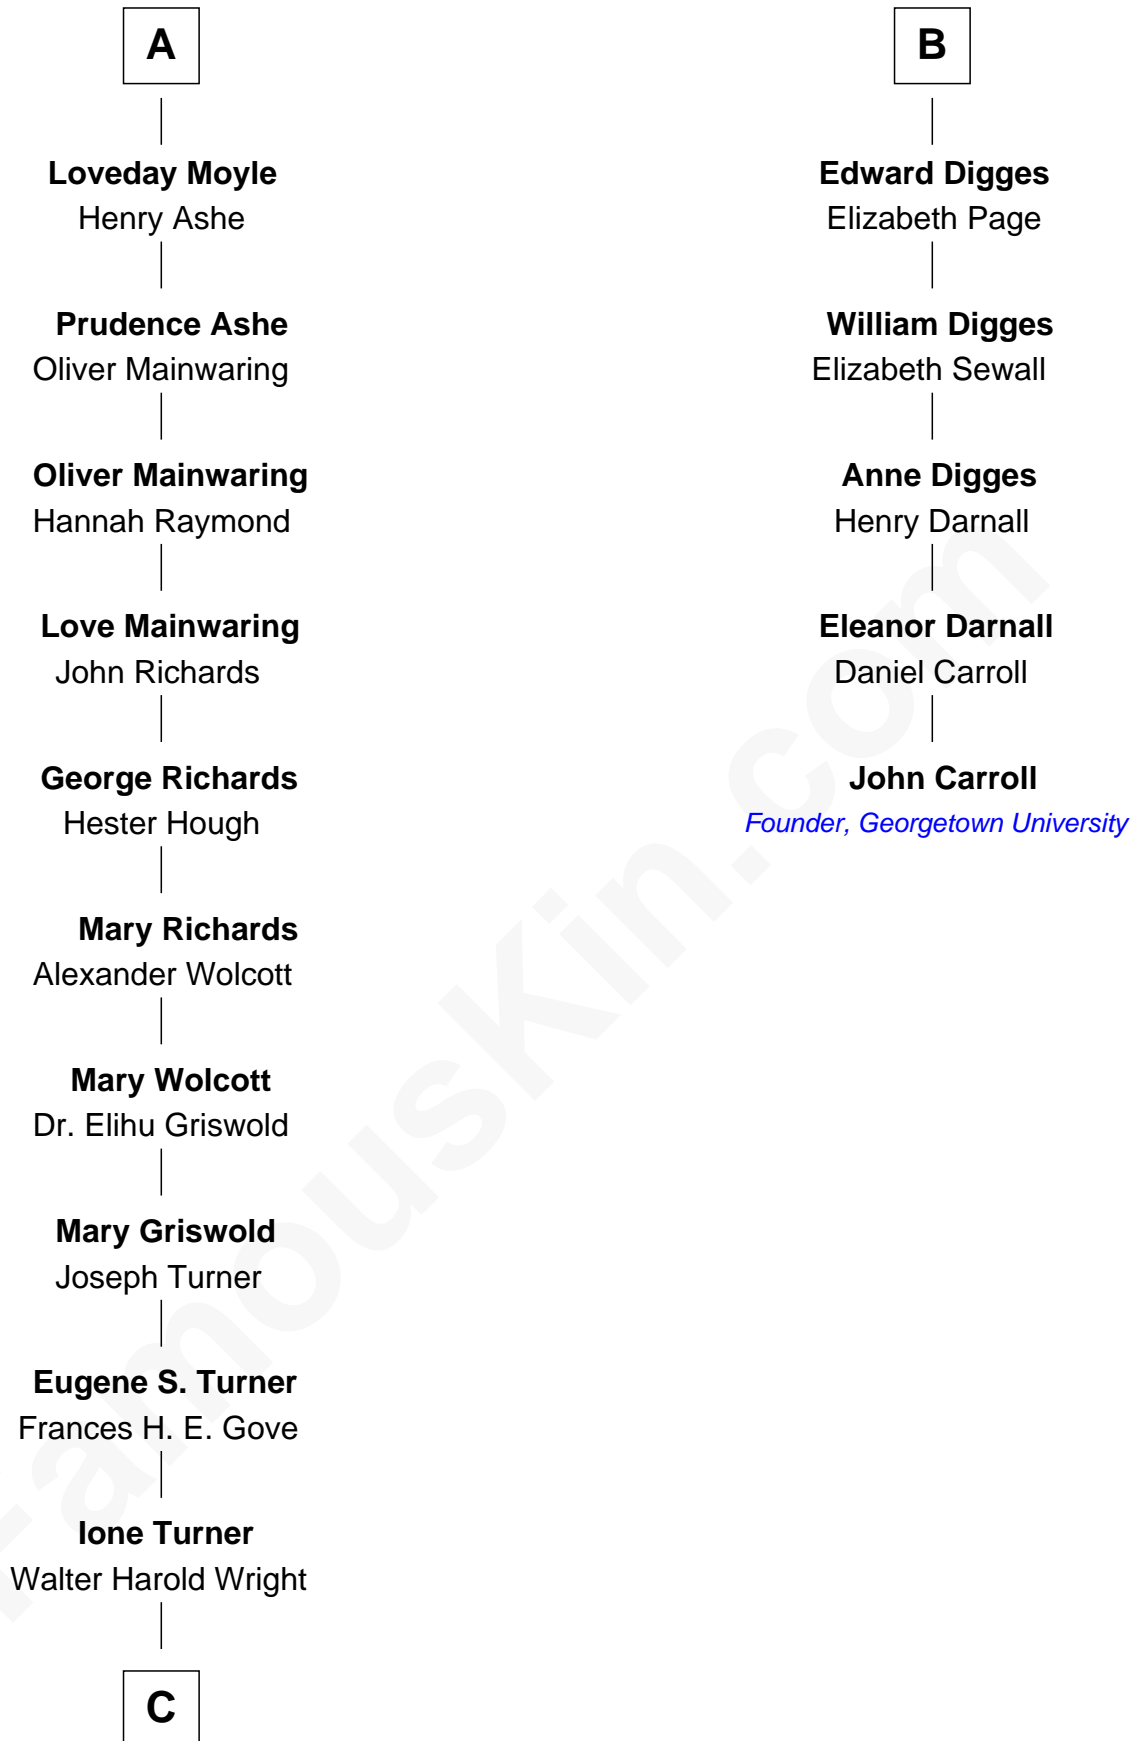

FamousKin.com

Relationship Chart of

Ed Helms

TV and Movie Actor

11th cousin 9 times removed of

John Carroll

Founder of Georgetown University

C

Inez Emeline Wright
George Pullen Jackson

Frances Helen Jackson
Fitzgerald Sale Parker

Pamela Ann Parker
John A. Helms

Ed Helms
TV and Movie Actor

FamousKin.com