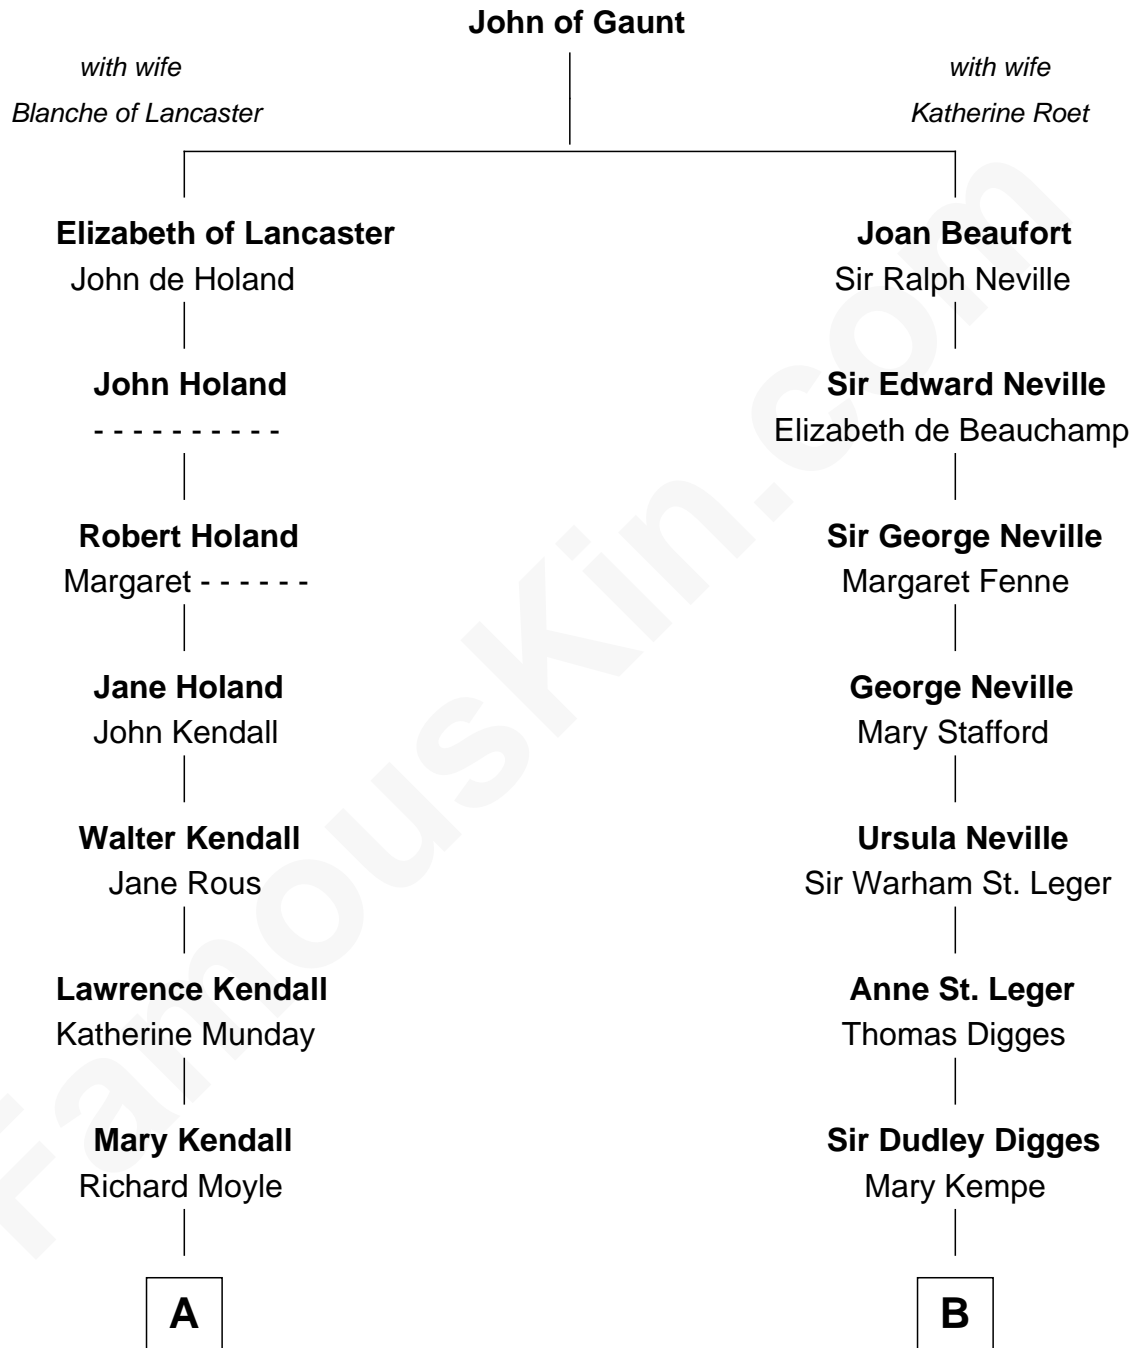

FamousKin.com

Relationship Chart of

Ed Helms

TV and Movie Actor

11th cousin 9 times removed of

John Carroll

Founder of Georgetown University

C