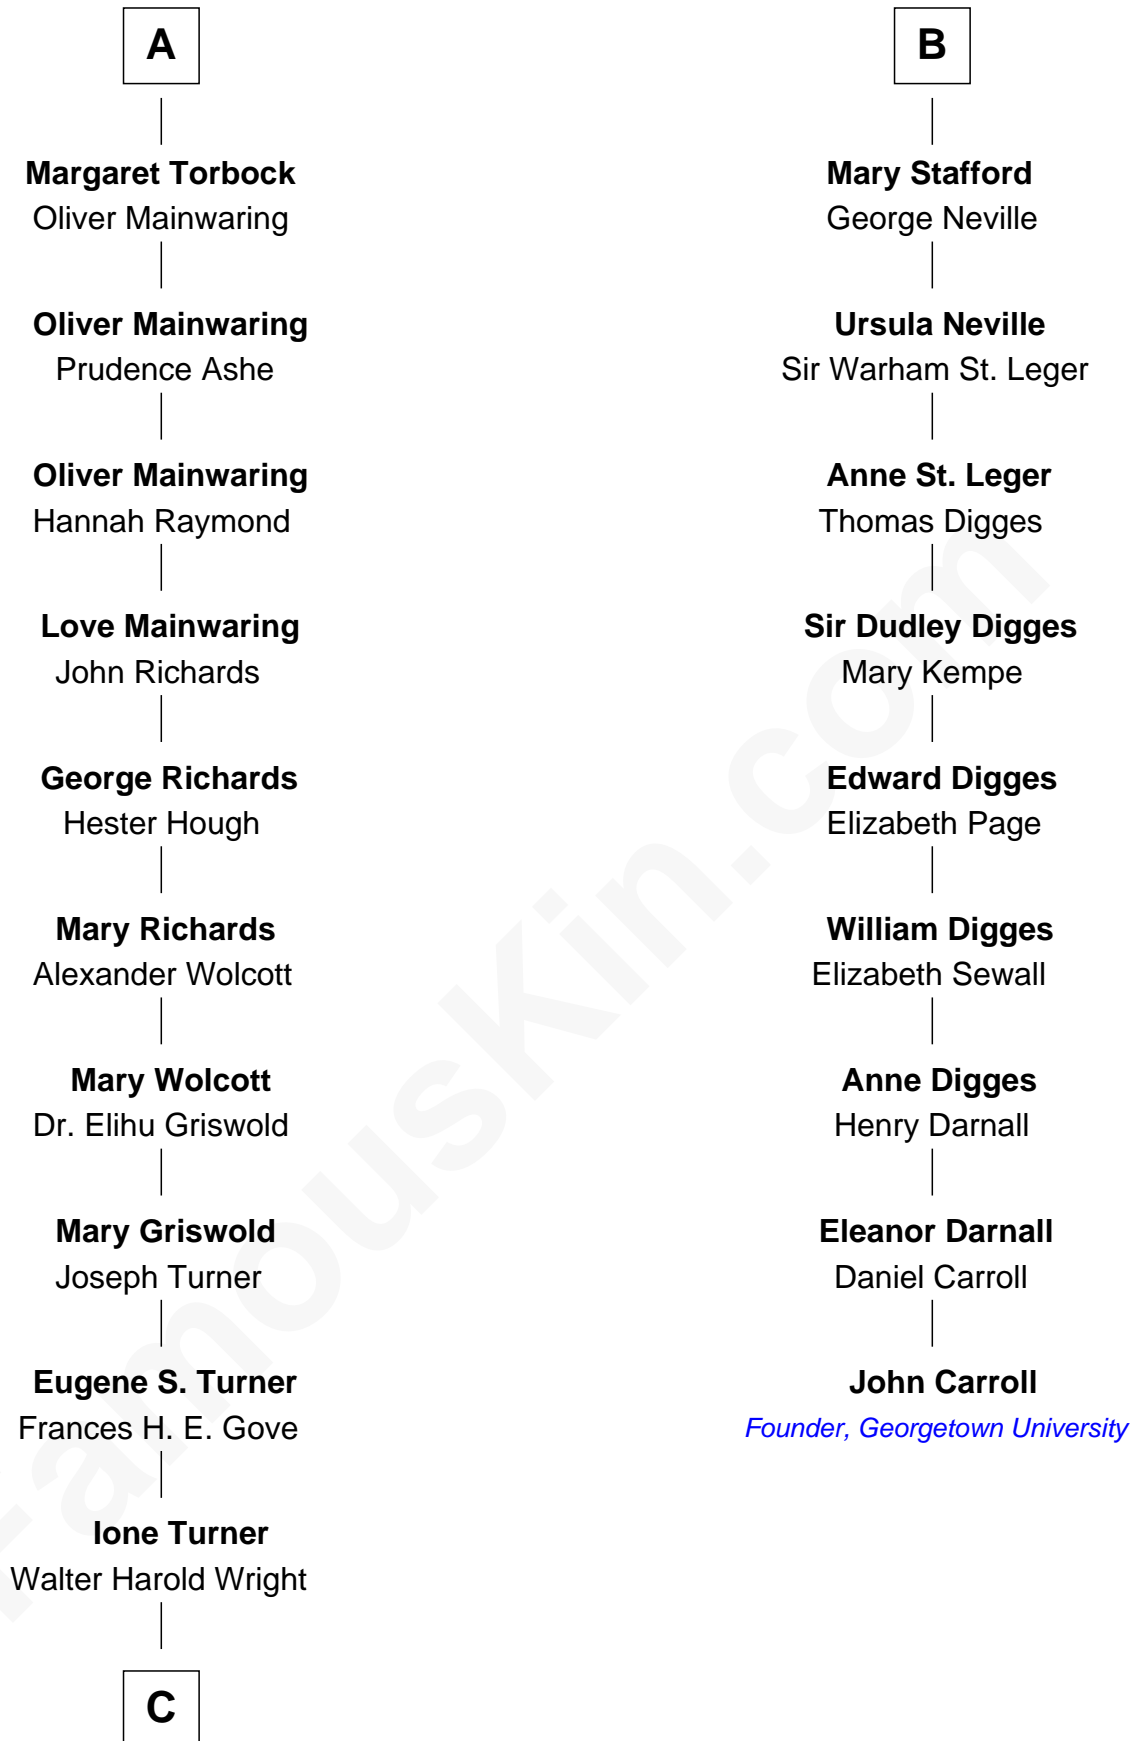

## Relationship Chart of

### Ed Helms

*TV and Movie Actor*

15th cousin 5 times removed of

### John Carroll

*Founder of Georgetown University*

**C**

**Inez Emeline Wright**  
George Pullen Jackson

**Frances Helen Jackson**  
Fitzgerald Sale Parker

**Pamela Ann Parker**  
John A. Helms

**Ed Helms**  
*TV and Movie Actor*