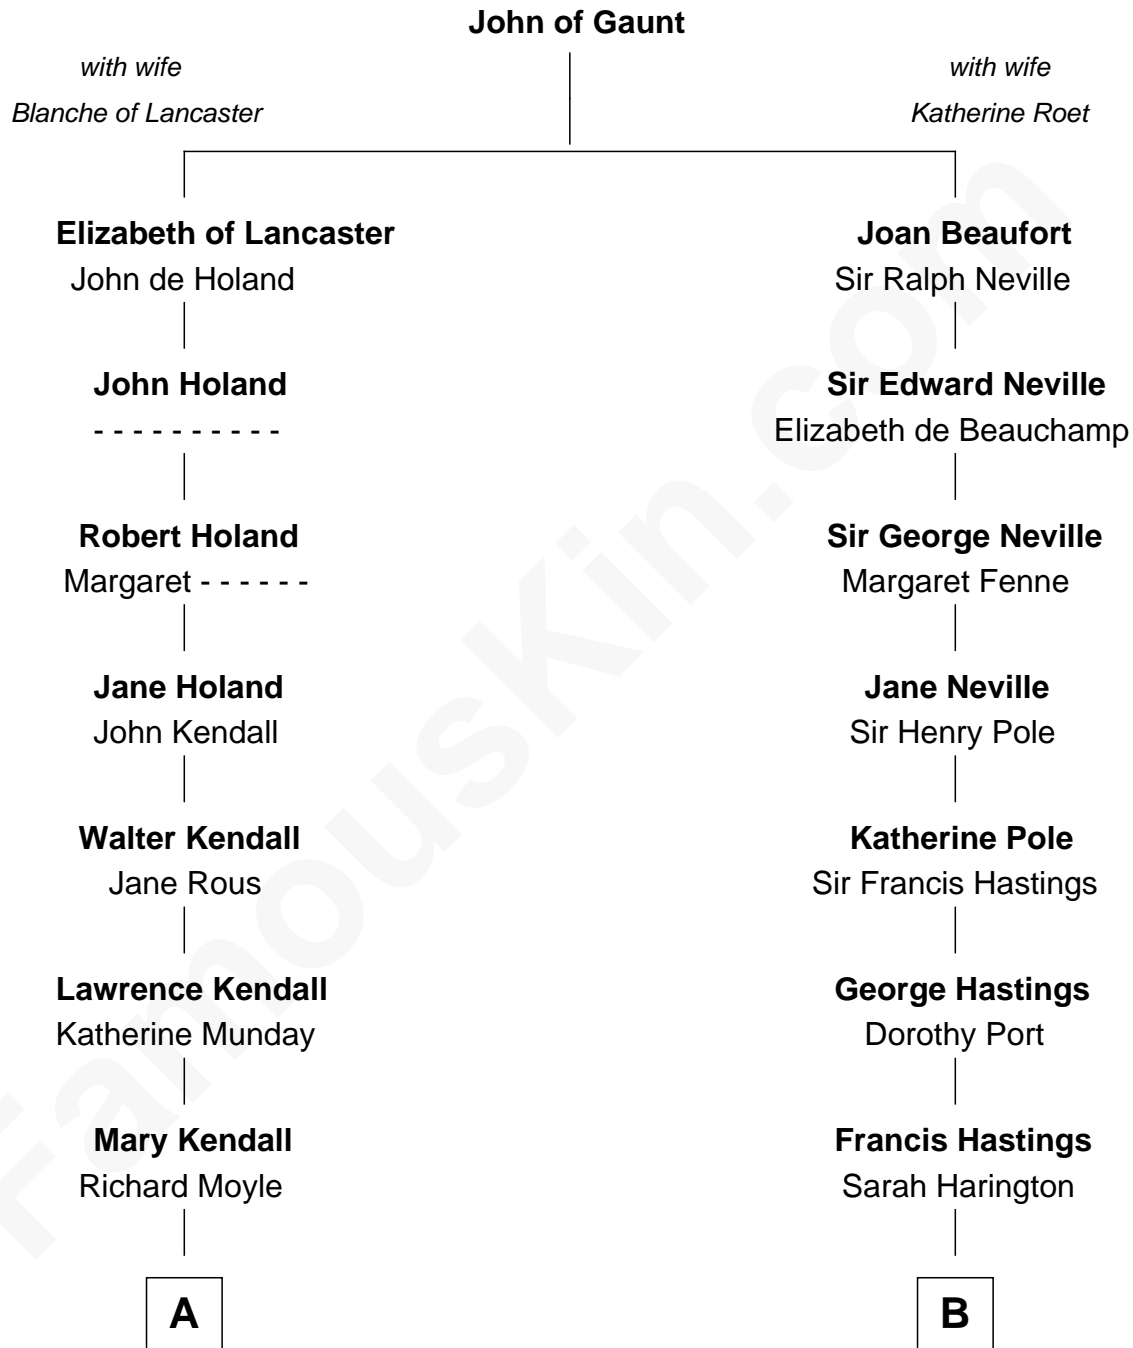

# FamousKin.com Relationship Chart of

**Ed Helms**

*TV and Movie Actor*

14th cousin 6 times removed of

**Lewis Carroll**

*Author of Alice in Wonderland*

**C**

**Inez Emeline Wright**  
George Pullen Jackson

**Frances Helen Jackson**  
Fitzgerald Sale Parker

**Pamela Ann Parker**  
John A. Helms

**Ed Helms**  
*TV and Movie Actor*

FamousKin.com