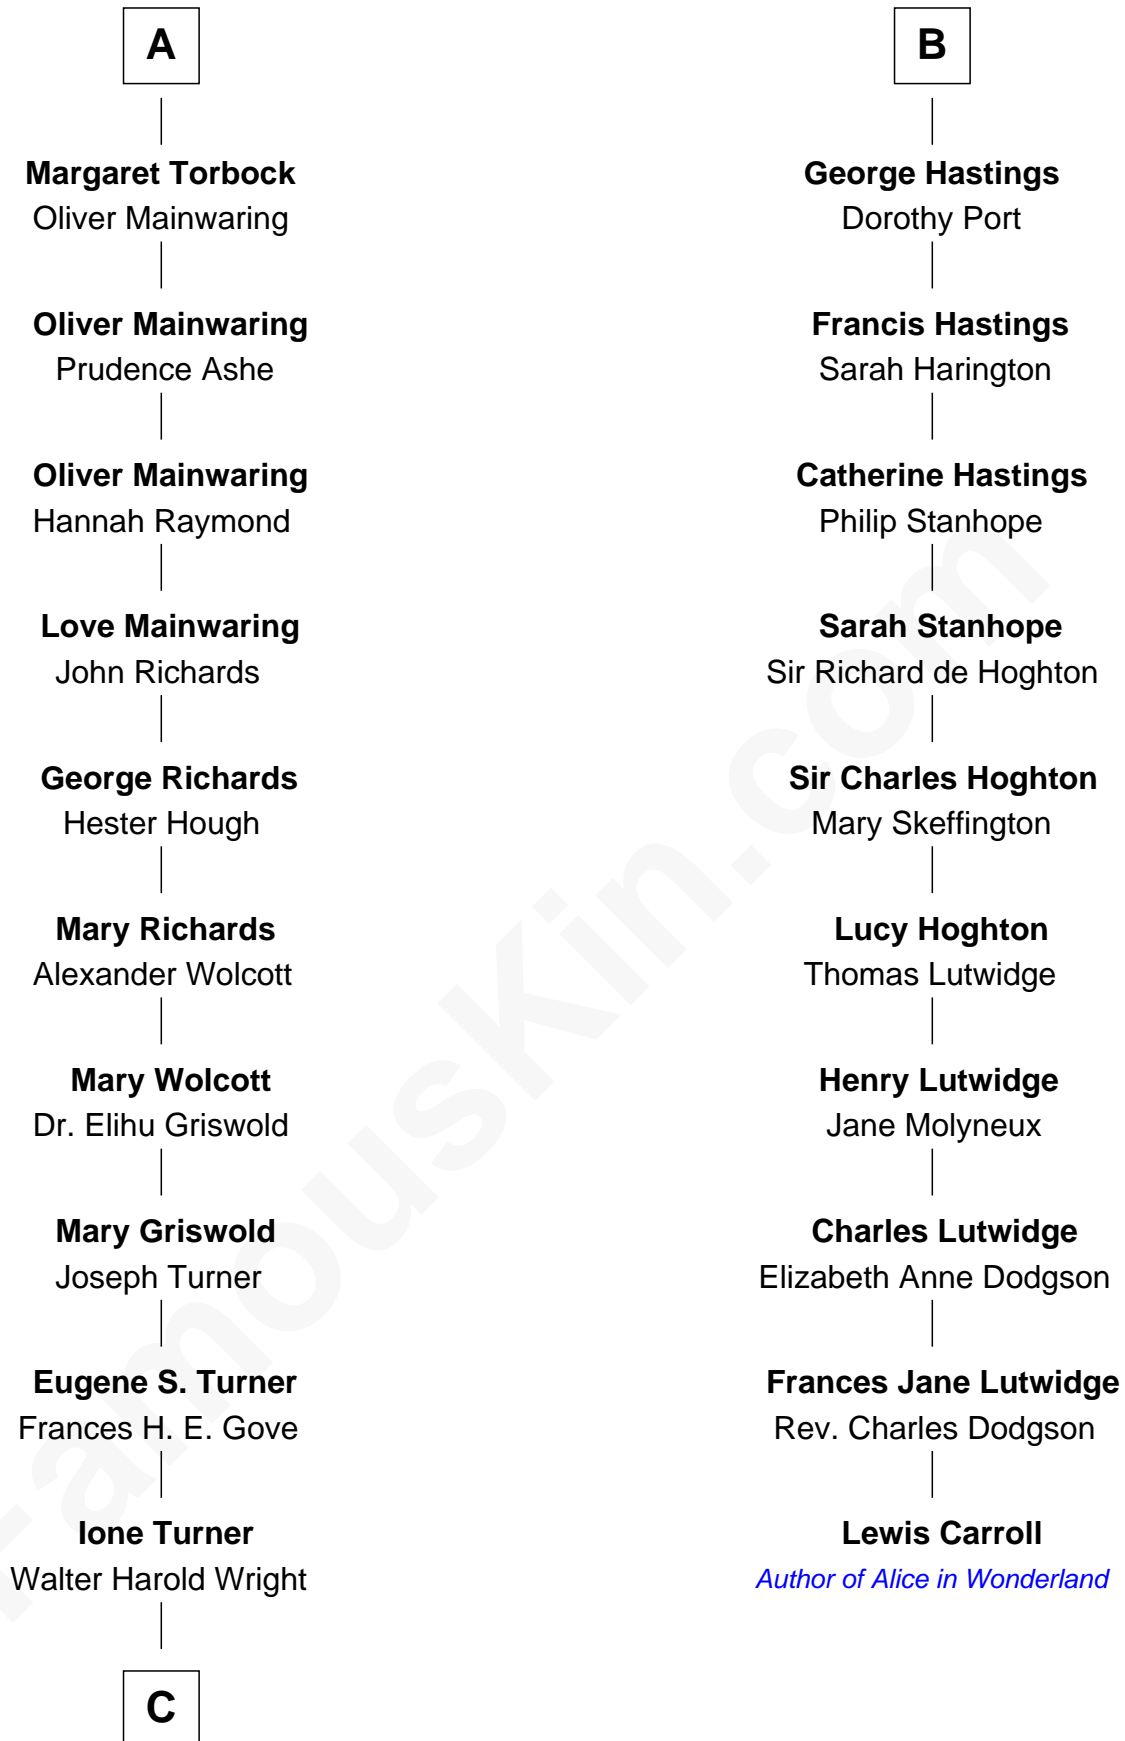

# FamousKin.com Relationship Chart of

**Ed Helms**

*TV and Movie Actor*

16th cousin 4 times removed of

**Lewis Carroll**

*Author of Alice in Wonderland*

**C**

**Inez Emeline Wright**  
George Pullen Jackson

**Frances Helen Jackson**  
Fitzgerald Sale Parker

**Pamela Ann Parker**  
John A. Helms

**Ed Helms**  
*TV and Movie Actor*

FamousKin.com