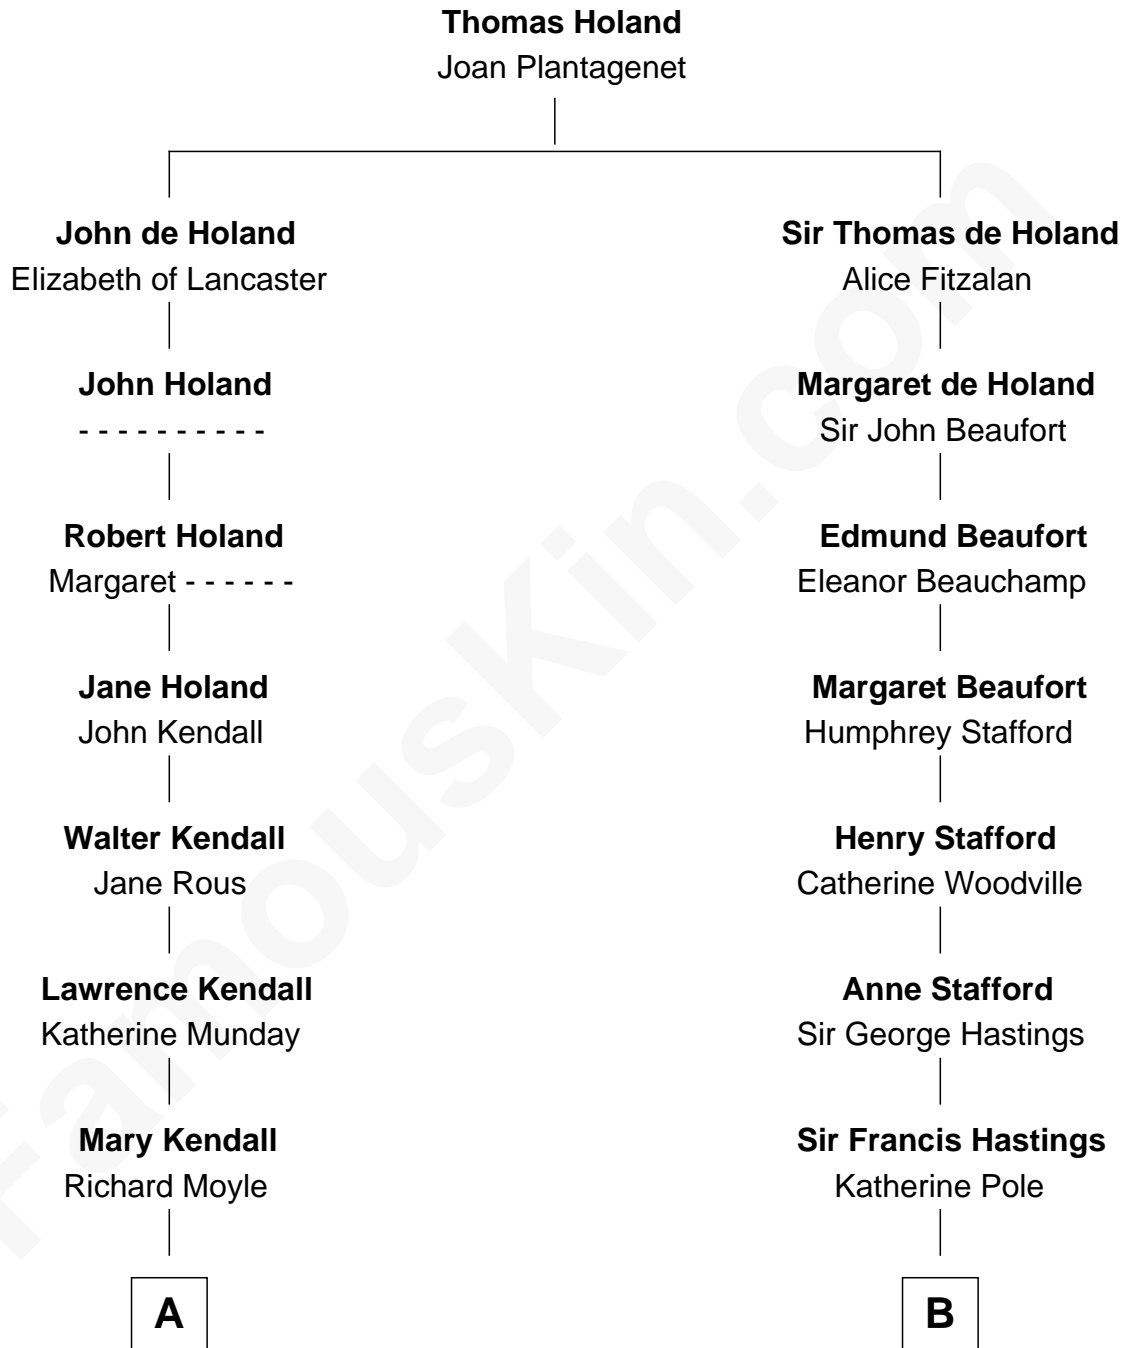

FamousKin.com Relationship Chart of

Ed Helms

TV and Movie Actor

16th cousin 4 times removed of

Lewis Carroll

Author of Alice in Wonderland

C

—
Inez Emeline Wright
George Pullen Jackson

—
Frances Helen Jackson
Fitzgerald Sale Parker

—
Pamela Ann Parker
John A. Helms

—
Ed Helms
TV and Movie Actor

FamousKin.com