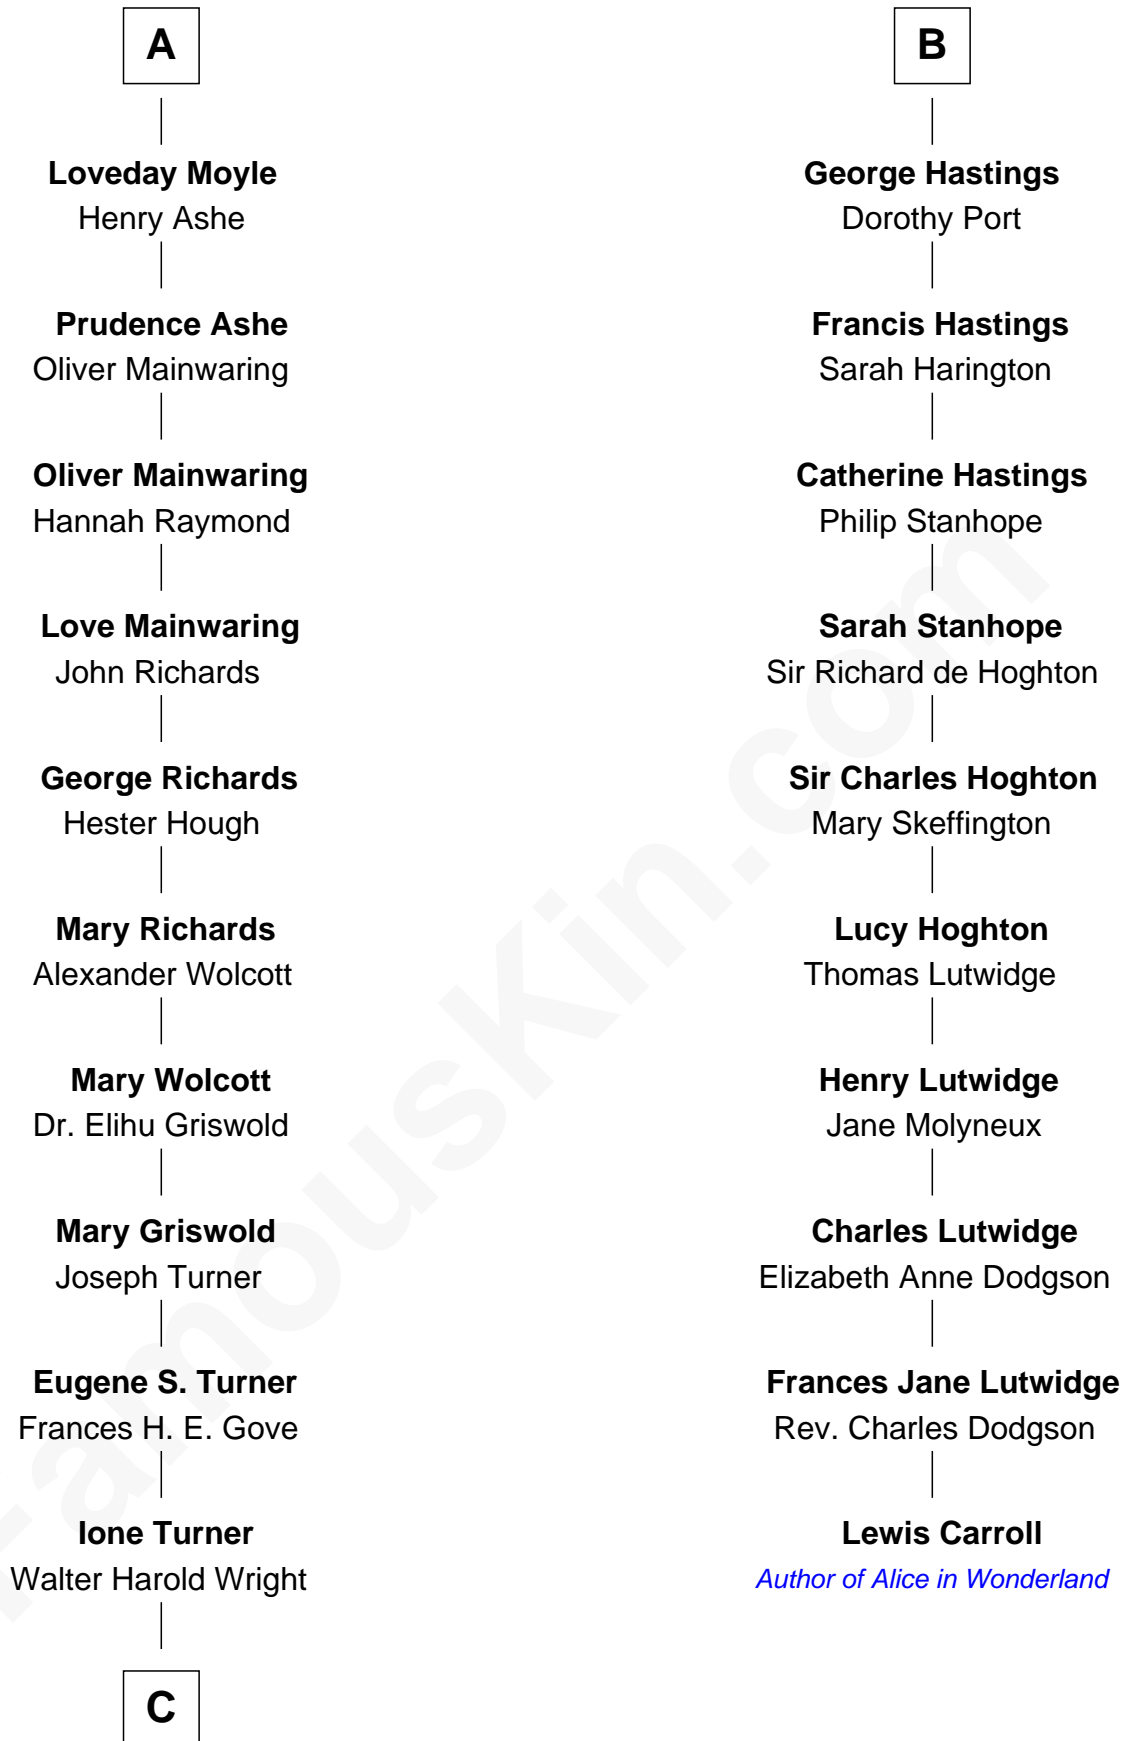

FamousKin.com Relationship Chart of

Ed Helms

TV and Movie Actor

16th cousin 4 times removed of

Lewis Carroll

Author of Alice in Wonderland

C

—
Inez Emeline Wright
George Pullen Jackson

—
Frances Helen Jackson
Fitzgerald Sale Parker

—
Pamela Ann Parker
John A. Helms

—
Ed Helms
TV and Movie Actor

FamousKin.com