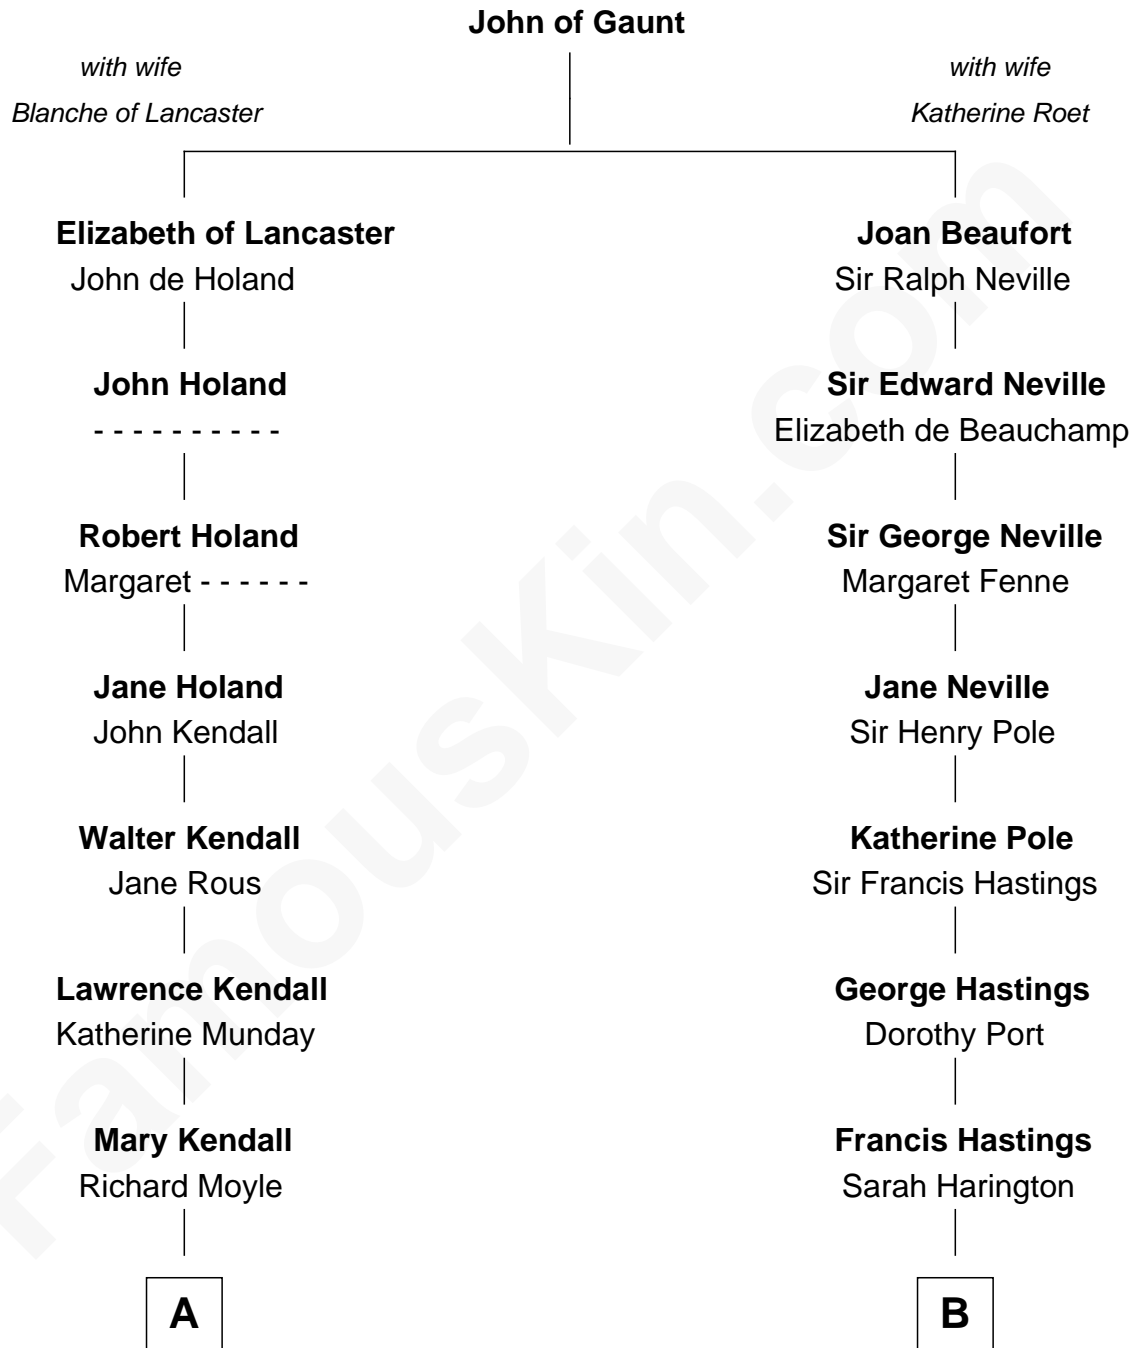

FamousKin.com Relationship Chart of

Ed Helms

TV and Movie Actor

15th cousin 5 times removed of

E. M. Forster

English Novelist

C

Inez Emeline Wright
George Pullen Jackson