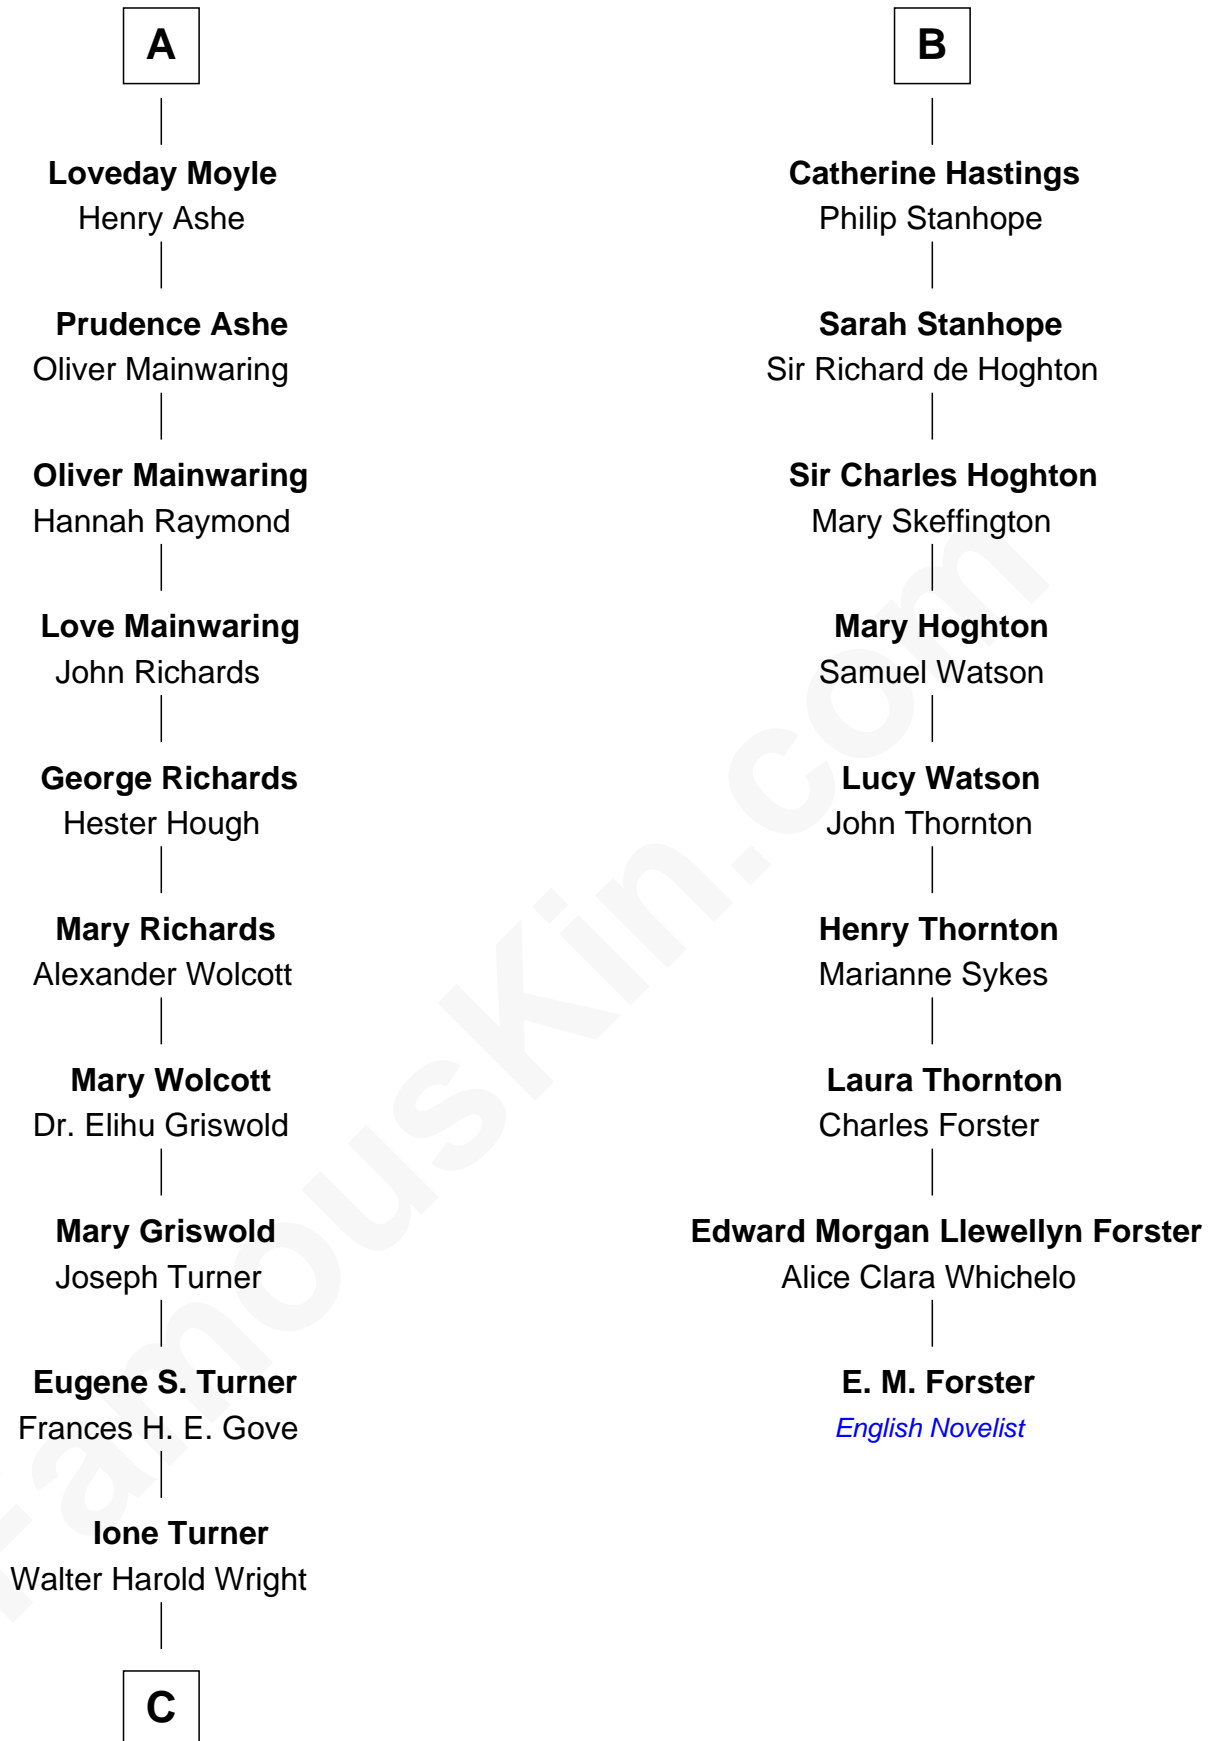

FamousKin.com Relationship Chart of

Ed Helms

TV and Movie Actor

15th cousin 5 times removed of

E. M. Forster

English Novelist

C

Inez Emeline Wright
George Pullen Jackson

Frances Helen Jackson
Fitzgerald Sale Parker

Pamela Ann Parker
John A. Helms

Ed Helms
TV and Movie Actor