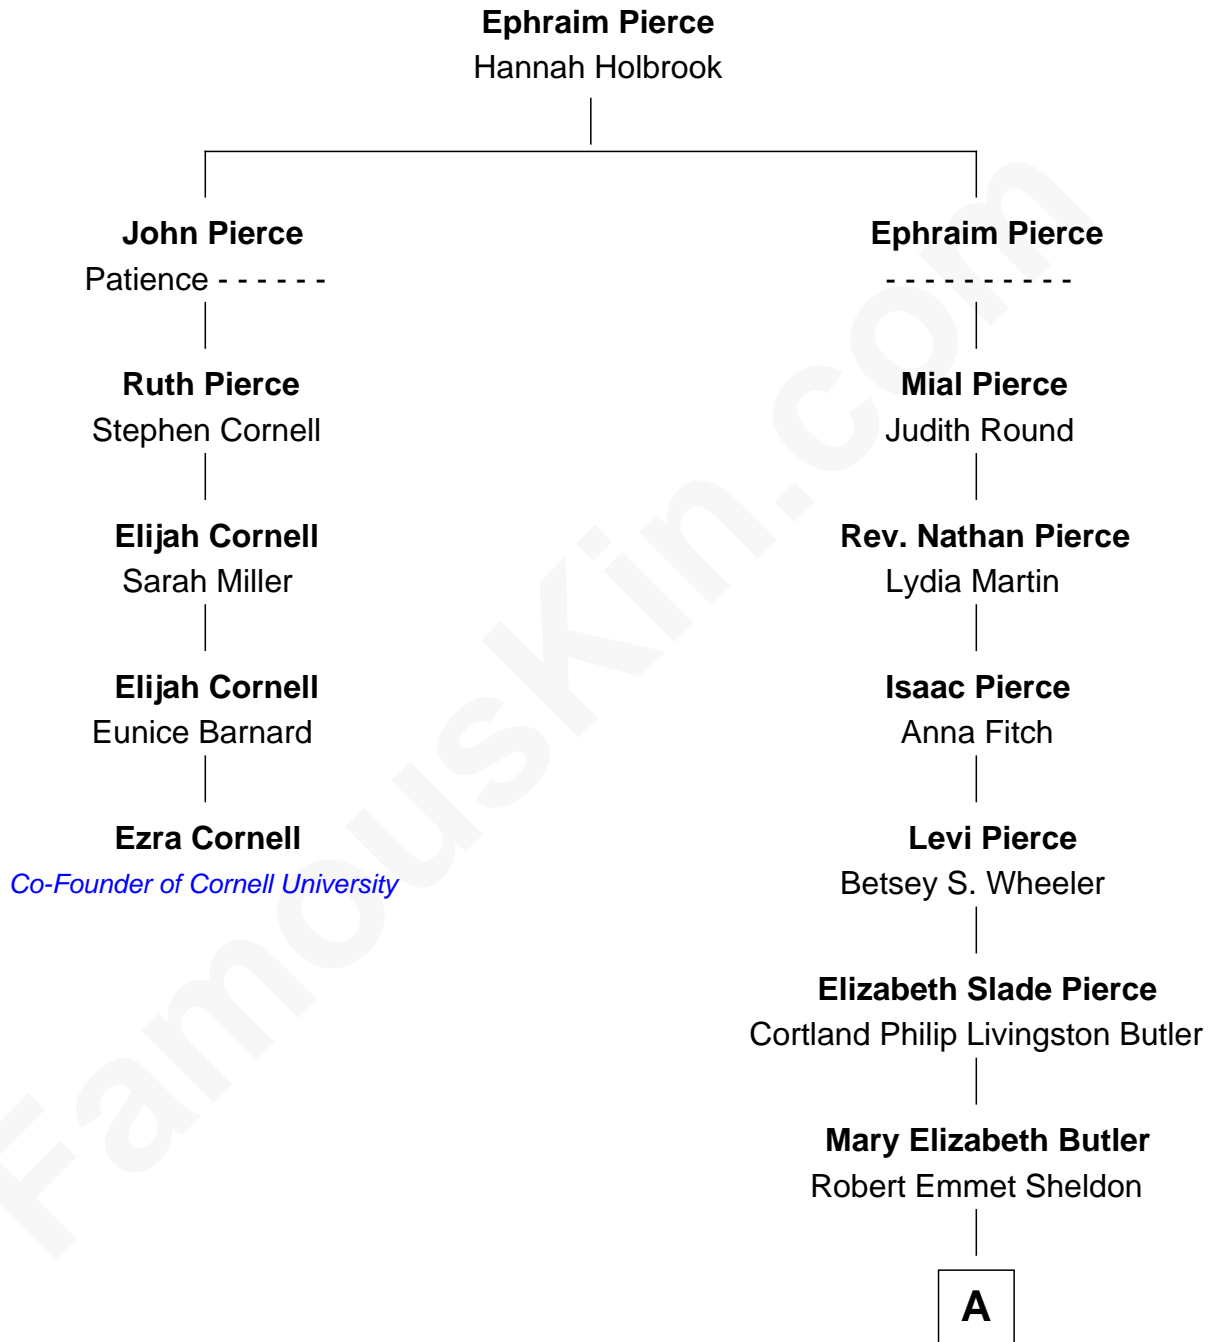

FamousKin.com

Relationship Chart of

Ezra Cornell

Co-Founder of Cornell University, Founder of Western Union

4th cousin 6 times removed of

Jonathan Bush

Co-founder and CEO of athenahealth

A

—
Flora Sheldon

Samuel Prescott Bush

—
Prescott Sheldon Bush

Dorothy Wear Walker

—
Jonathan James Bush

Josephine Colwell Bradley

—
Jonathan Bush

Co-founder and CEO of athenahealth

FamousKin.com