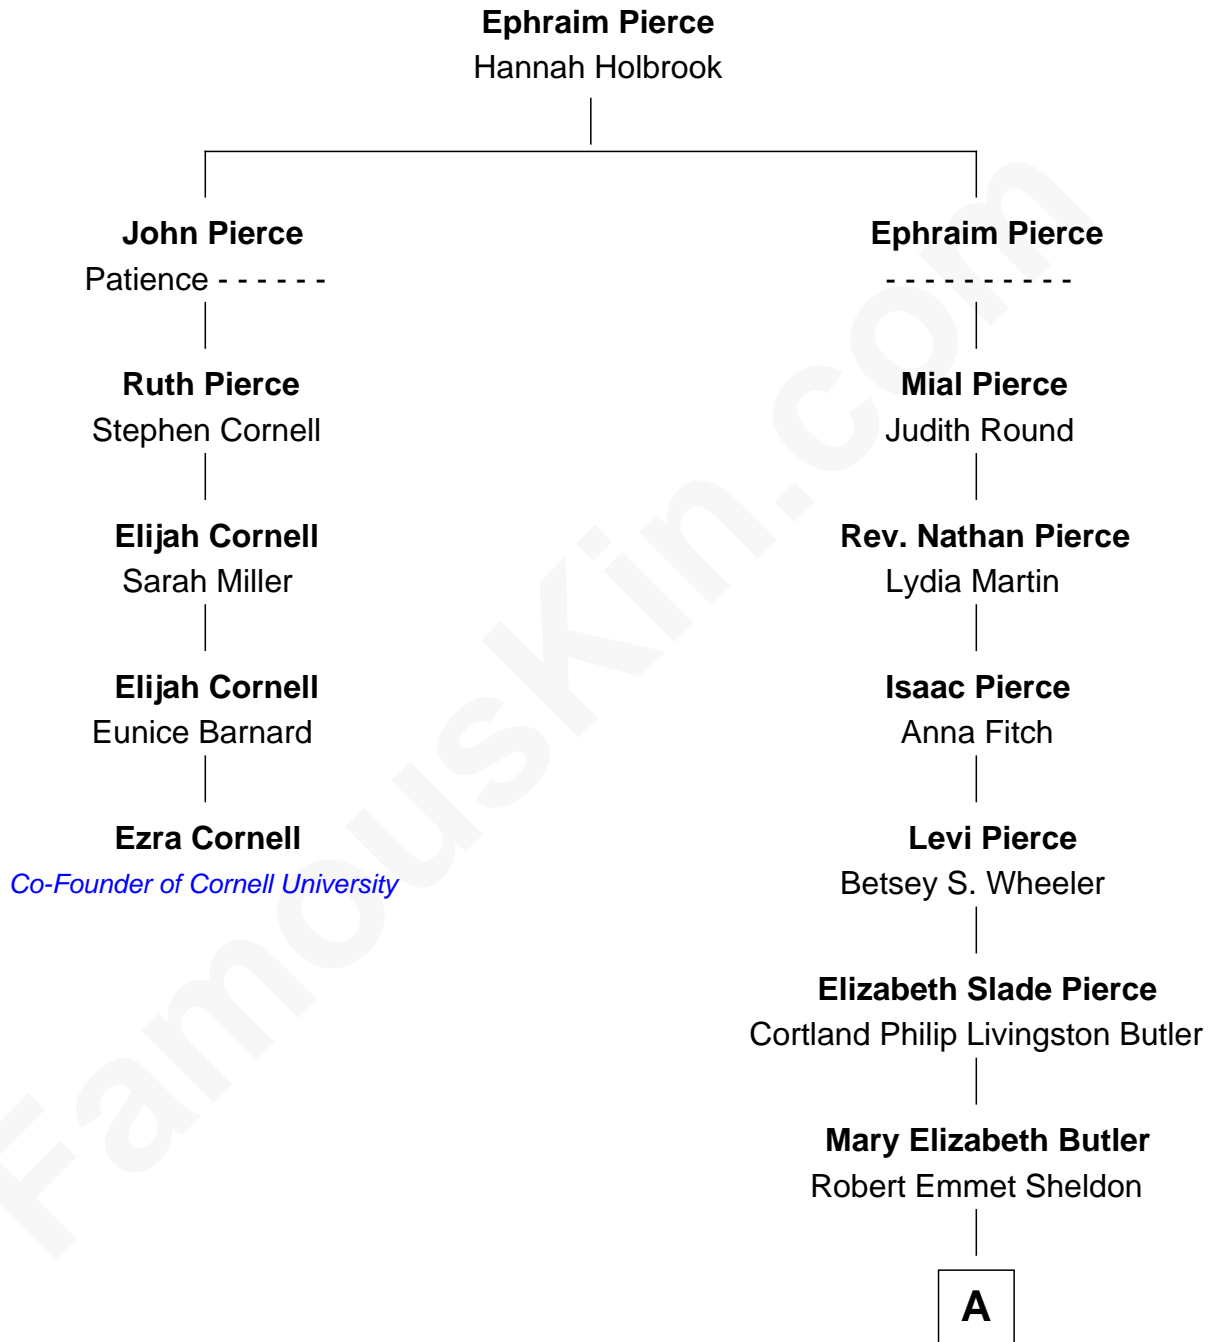

FamousKin.com

Relationship Chart of

Ezra Cornell

Co-Founder of Cornell University, Founder of Western Union

4th cousin 6 times removed of

Billy Bush

TV Personality and Host

A

—
Flora Sheldon

Samuel Prescott Bush

—
Prescott Sheldon Bush

Dorothy Wear Walker

—
Jonathan James Bush

Josephine Colwell Bradley

—
Billy Bush

TV Personality and Host

FamousKin.com