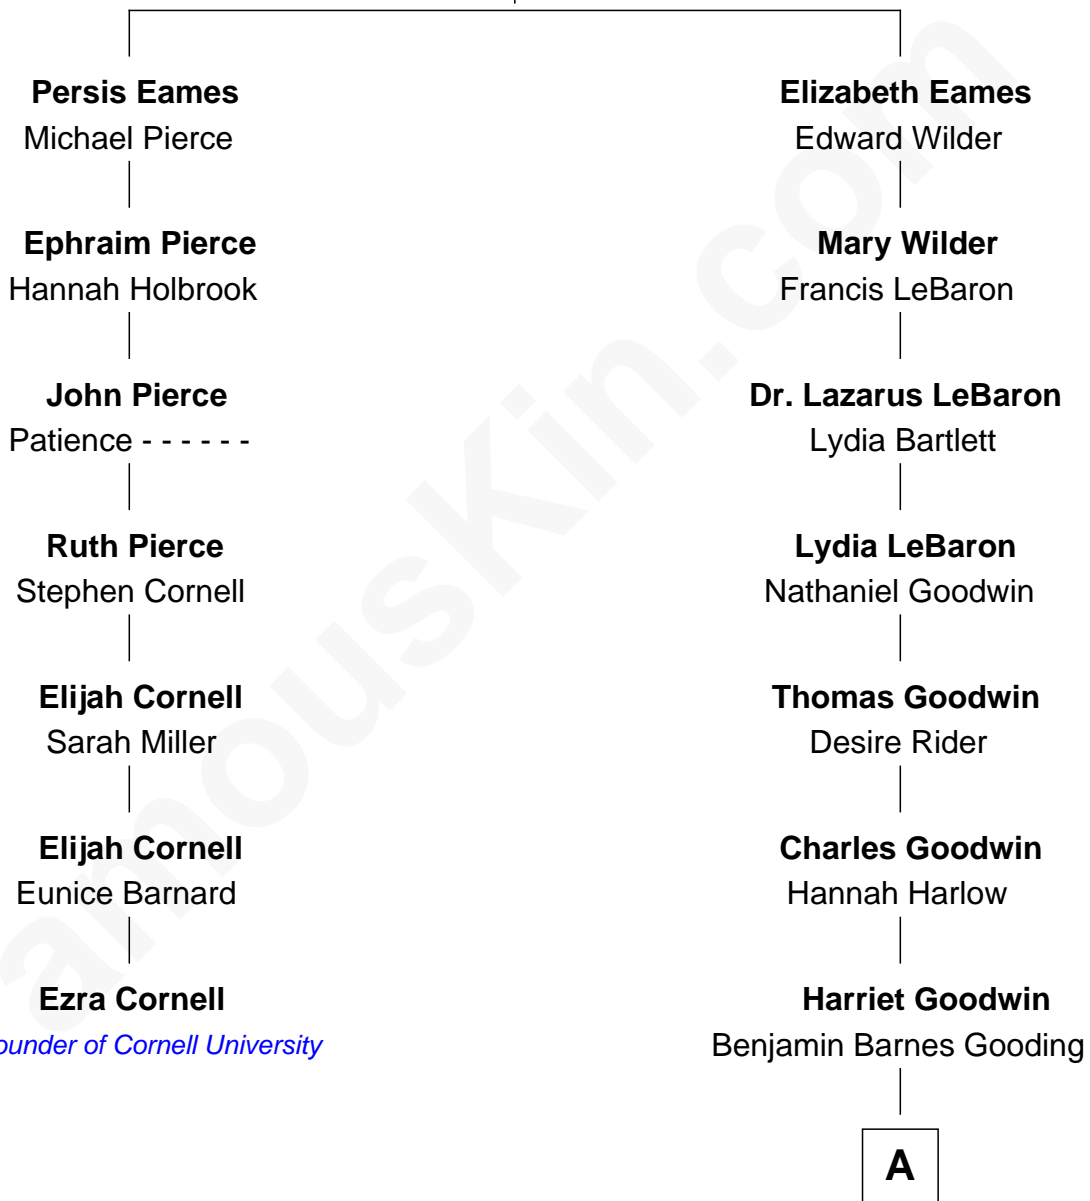

FamousKin.com

Relationship Chart of

Ezra Cornell

Co-Founder of Cornell University, Founder of Western Union

6th cousin 2 times removed of

Mary Winthrop Gooding
Prolific Mayflower Descendant

Anthony Eames
Margery - - - - -

A

Benjamin Winthrop Gooding

Lydia Sprague Freeman

Mary Winthrop Gooding

Prolific Mayflower Descendant

FamousKin.com