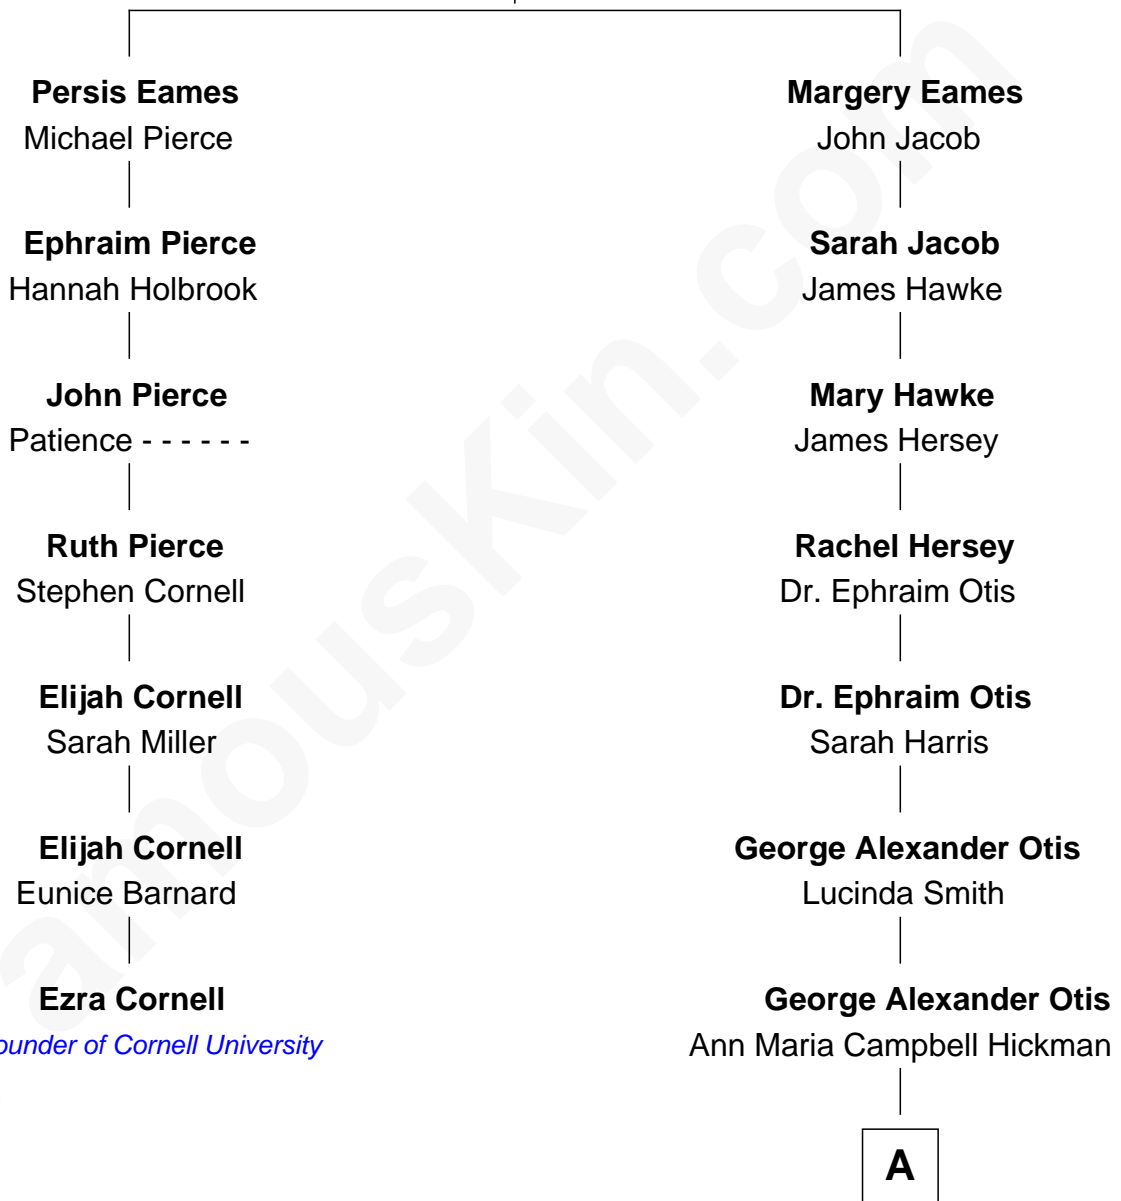

FamousKin.com Relationship Chart of

Ezra Cornell

Co-Founder of Cornell University, Founder of Western Union

6th cousin 5 times removed of

George Winston

New Age Pianist

Anthony Eames

Margery - - - - -

A

Dr. George Alexander Otis

Pauline Clark Baur

Anna Marie Otis

Isaac Winston

George Otis Winston

Helen Comfort Stagg

George Otis Winston

Mary Annabel Bohannon

George Winston

New Age Pianist