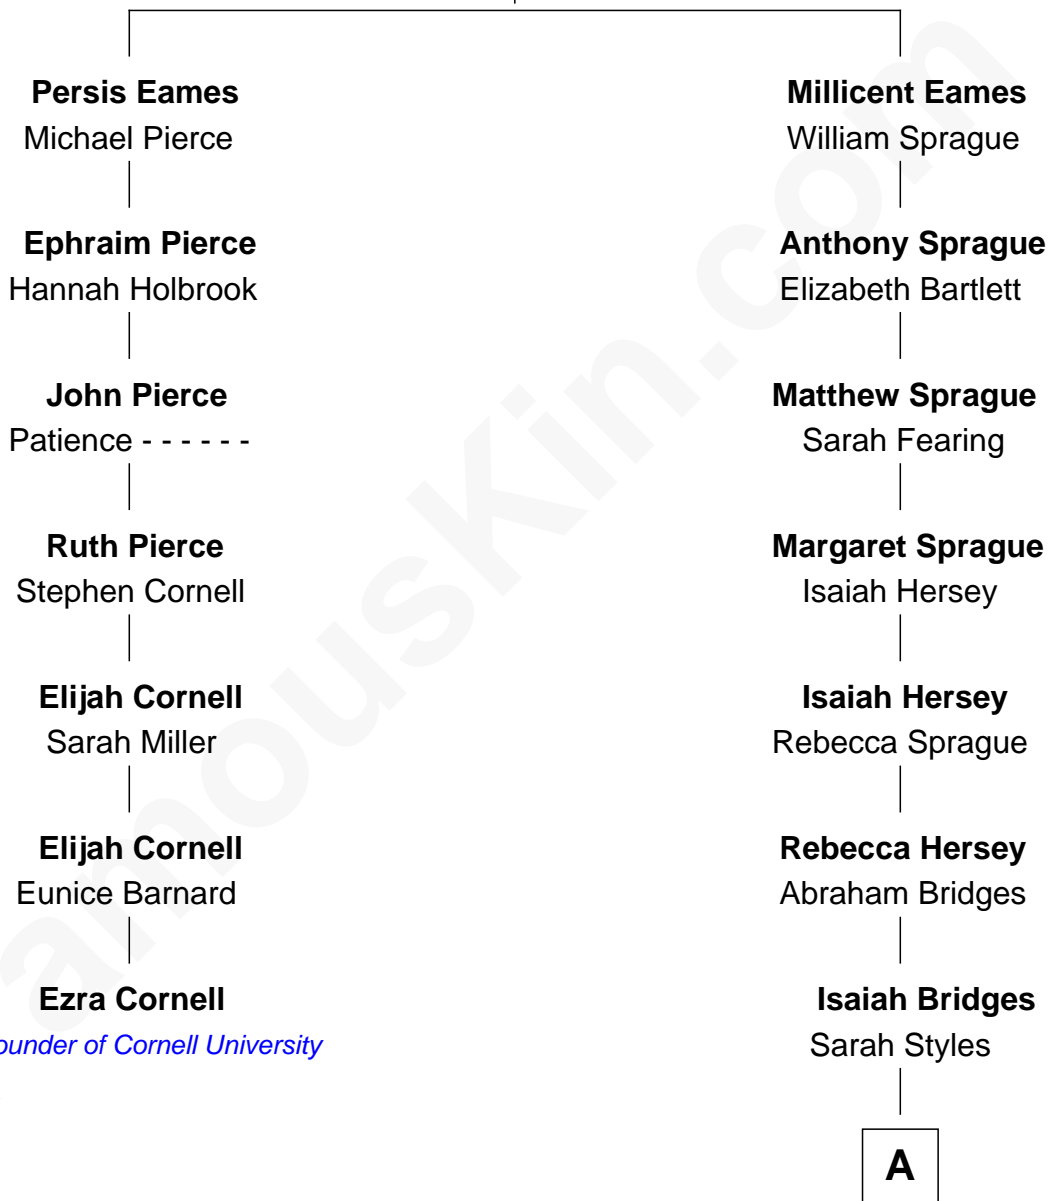

FamousKin.com

Relationship Chart of

Ezra Cornell

Co-Founder of Cornell University, Founder of Western Union

6th cousin 3 times removed of

Styles Bridges

63rd Governor of New Hampshire

Anthony Eames

Margery - - - - -

A

Henry S. Bridges

Keziah J. Wilbur

Earle Leopold Bridges

Alina Roxanna Fisher

Styles Bridges

63rd Governor of New Hampshire