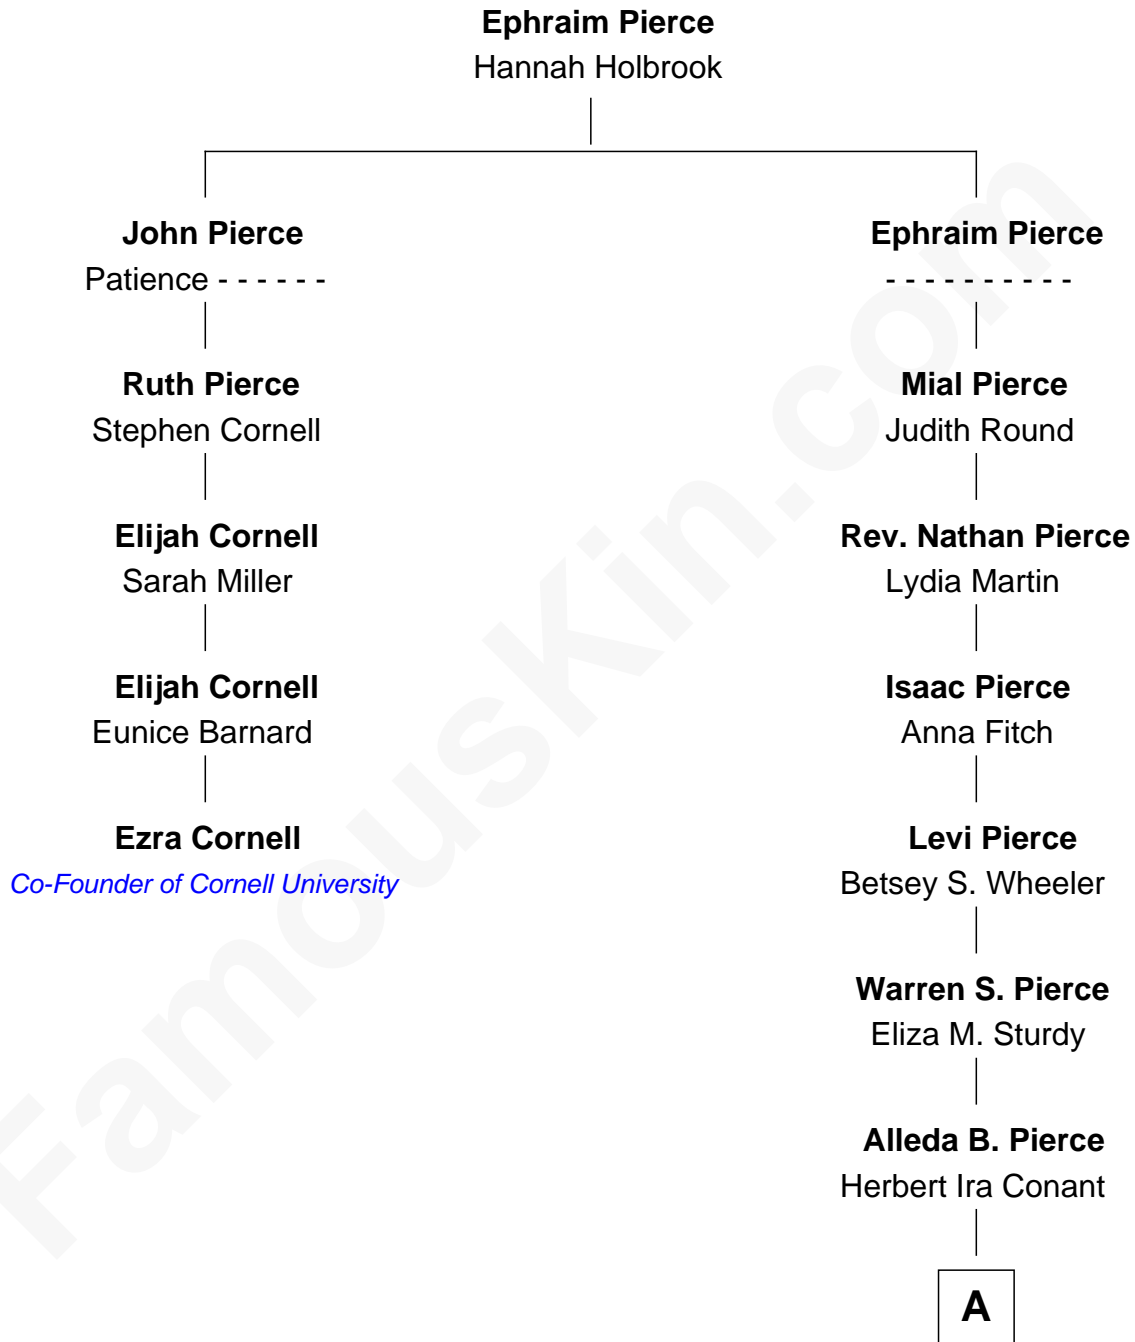

FamousKin.com

Relationship Chart of

Ezra Cornell

Co-Founder of Cornell University, Founder of Western Union

4th cousin 6 times removed of

Nat Faxon

Actor, Comedian, Director and Screenwriter

A

—
Marie Bassett Conant
Dr. Nathaniel Wales Faxon

—
William Otis Faxon
Frances Mary Parker

—
Dr. David Parker Faxon
Monica Andrea Kersten

—
Nat Faxon

Actor, Comedian, Director and Screenwriter