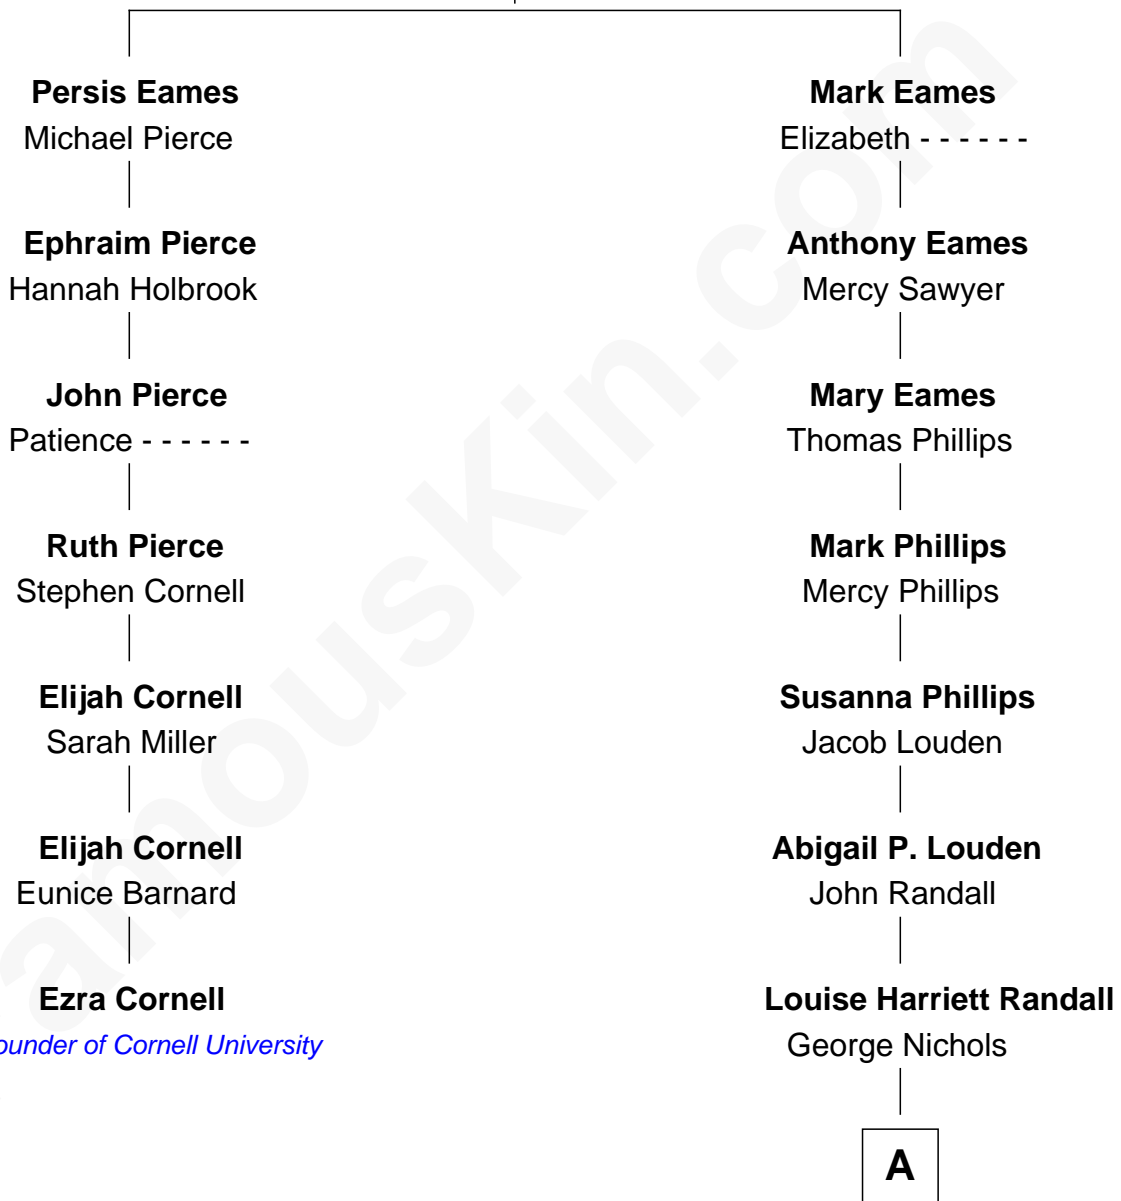

FamousKin.com

Relationship Chart of

Ezra Cornell

Co-Founder of Cornell University, Founder of Western Union

6th cousin 6 times removed of

Taylor Lautner
TV and Movie Actor

Anthony Eames
Margery - - - - -

A

Wayland Albert Nichols

Fannie Blanche Sisco

Frank James Nichols

Olive F. Allen

Keith Francis Nichols

Wanda J. Yount

Patricia Anne Nichols

David Andrew Bos