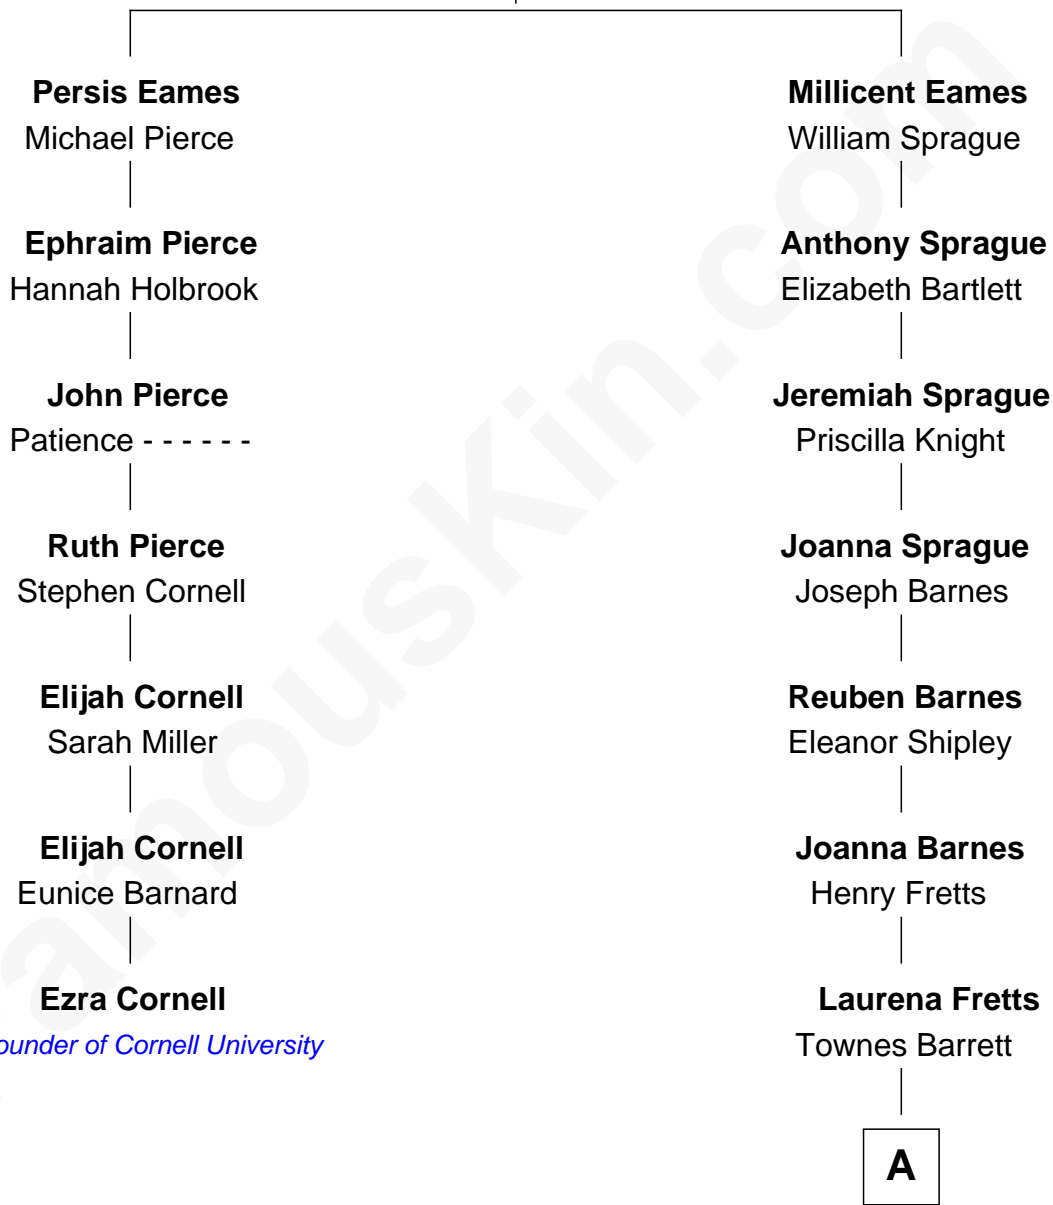

FamousKin.com

Relationship Chart of

Ezra Cornell

Co-Founder of Cornell University, Founder of Western Union

6th cousin 2 times removed of

Grace (Goodhue) Coolidge

First Lady of President Calvin Coolidge

Anthony Eames

Margery - - - - -

A

Lemira A. Barrett
Andrew Issacler Goodhue

Grace (Goodhue) Coolidge
First Lady of Calvin Coolidge

FamousKin.com