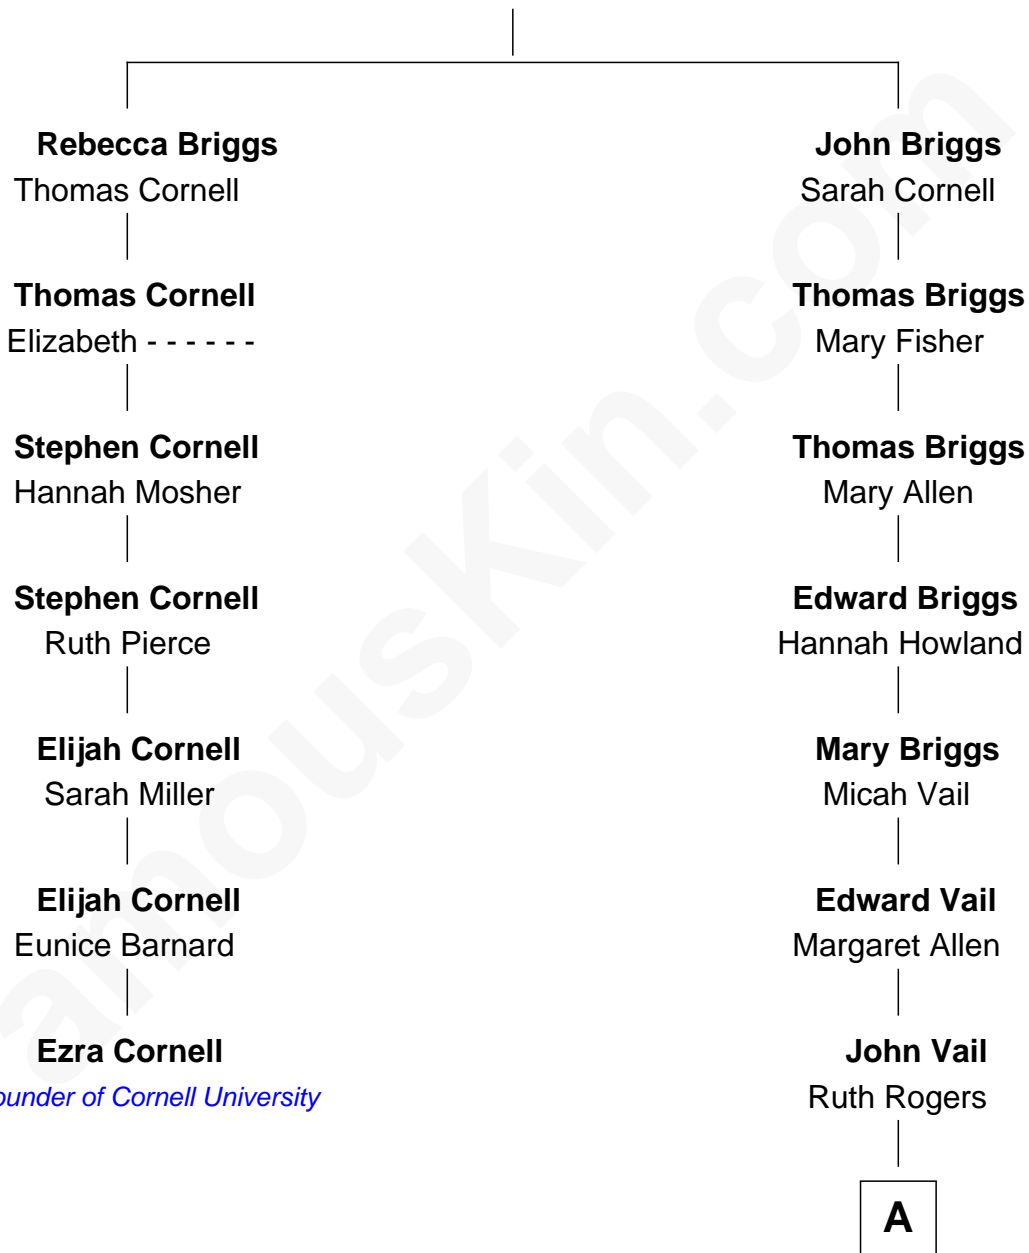

FamousKin.com Relationship Chart of

Ezra Cornell

Co-Founder of Cornell University, Founder of Western Union

6th cousin 4 times removed of

Christopher Lloyd

Movie Actor

Henry Briggs

A

—
Samantha Vail

Henry Griffith Lapham

—
Lewis Henry Lapham

Antoinette N. Dearborn

—
Ruth Lapham

Samuel R. Lloyd

—
Christopher Lloyd

Movie Actor