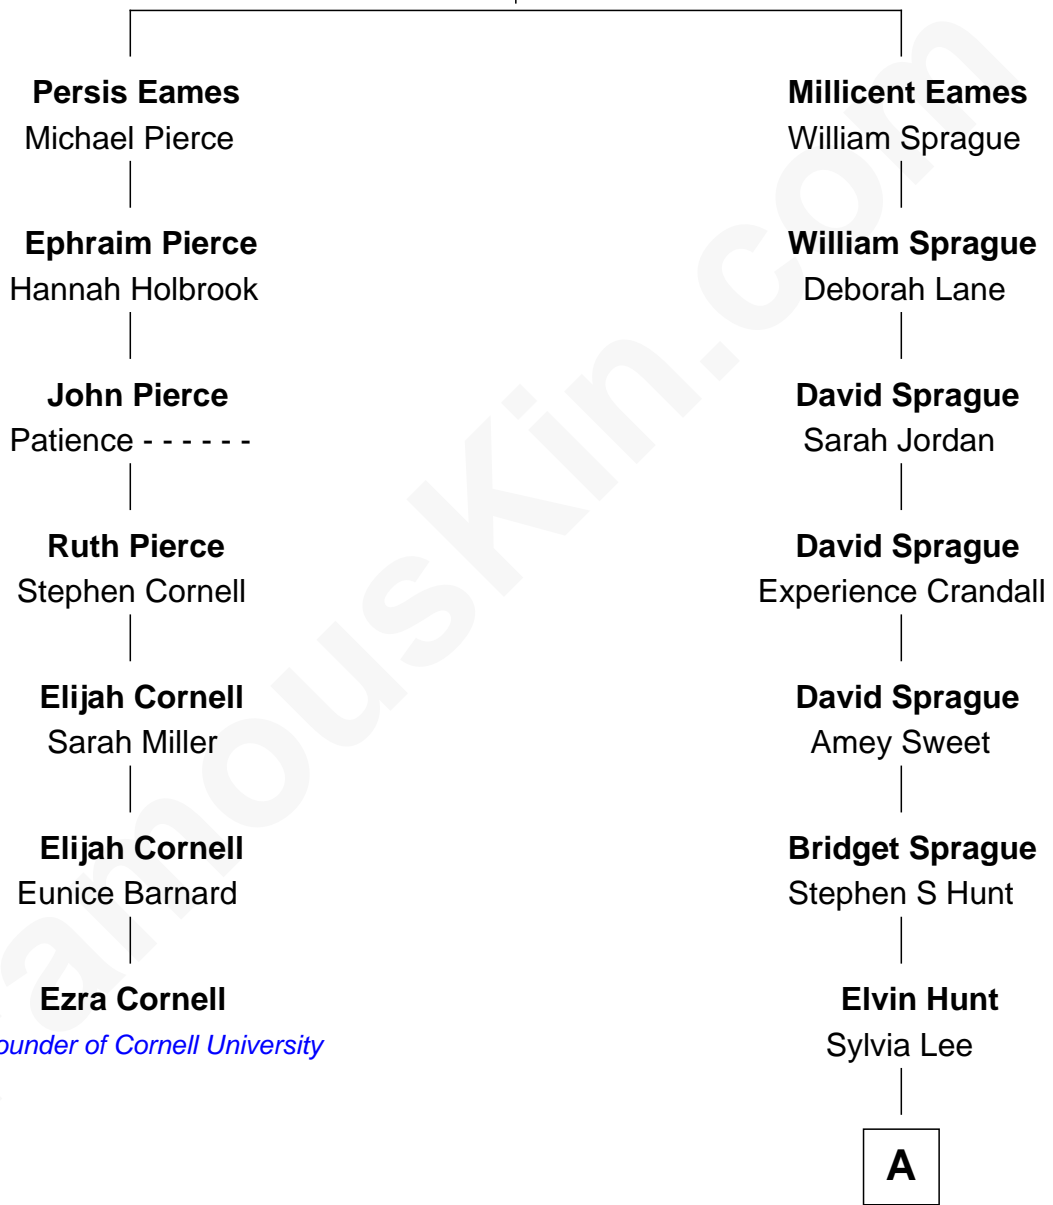

# FamousKin.com Relationship Chart of

**Ezra Cornell**

*Co-Founder of Cornell University, Founder of Western Union*

6th cousin 4 times removed of

**Lucille Ball**

*TV Actress - "I Love Lucy"*

**Anthony Eames**

Margery - - - - -

**A**

—  
**Reuben Hunt**

Eveline Frances Bailey

—  
**Frederick Charles Hunt**

Flora Belle Orcutt

—  
**Desiree Evelyn Hunt**

Henry Durrell Ball

—  
**Lucille Ball**

*TV Actress - "I Love Lucy"*

FamousKin.com