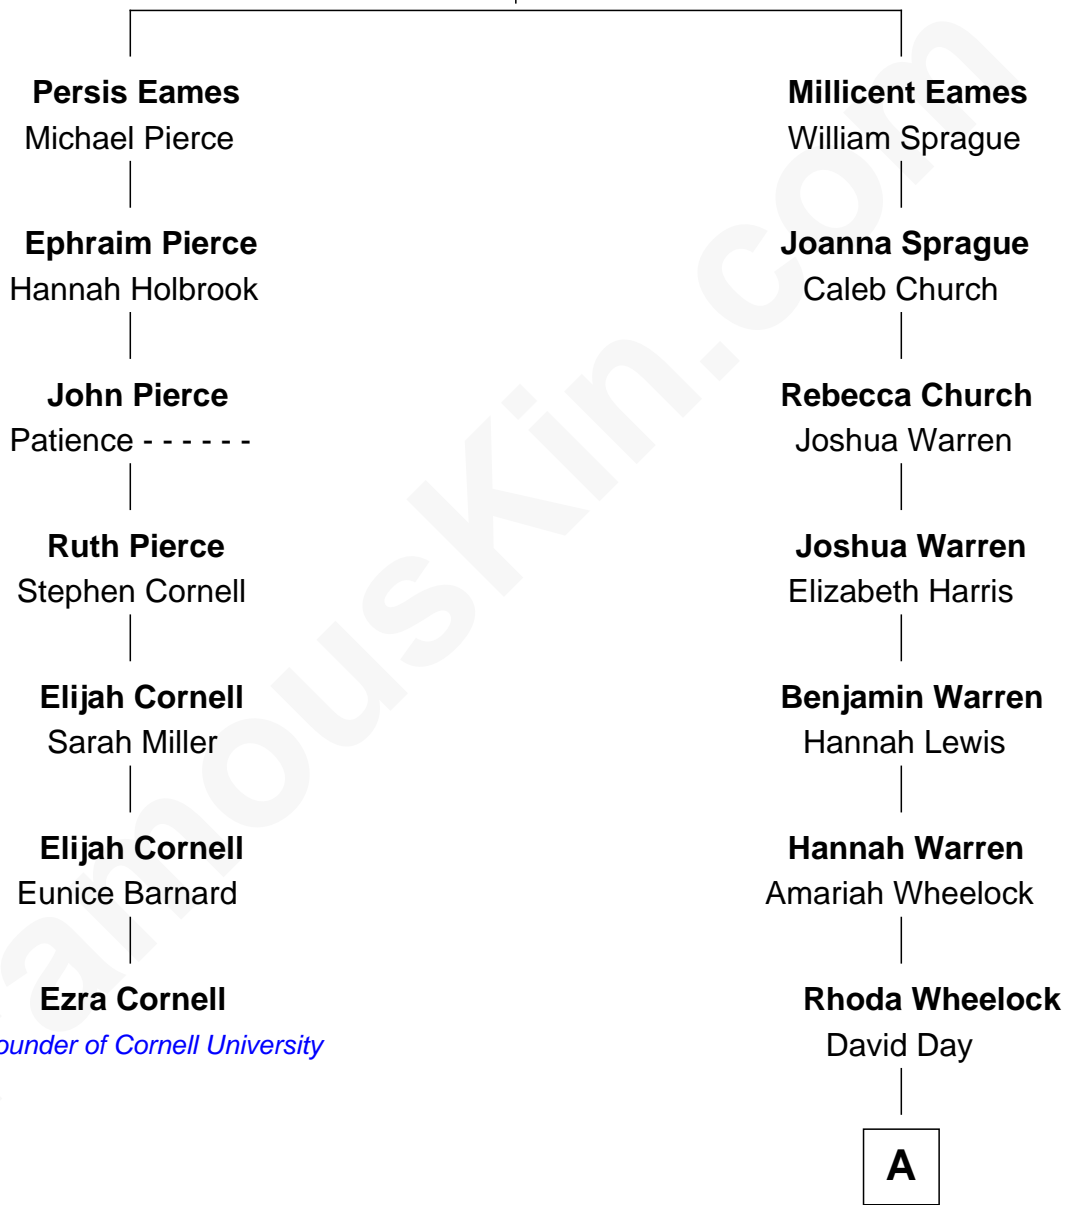

FamousKin.com

Relationship Chart of

Ezra Cornell

Co-Founder of Cornell University, Founder of Western Union

6th cousin 2 times removed of

William Rufus Day

36th U.S. Secretary of State

Anthony Eames

Margery - - - - -

A

Luther Day
Emily Swift Spalding

William Rufus Day
36th U.S. Secretary of State

FamousKin.com