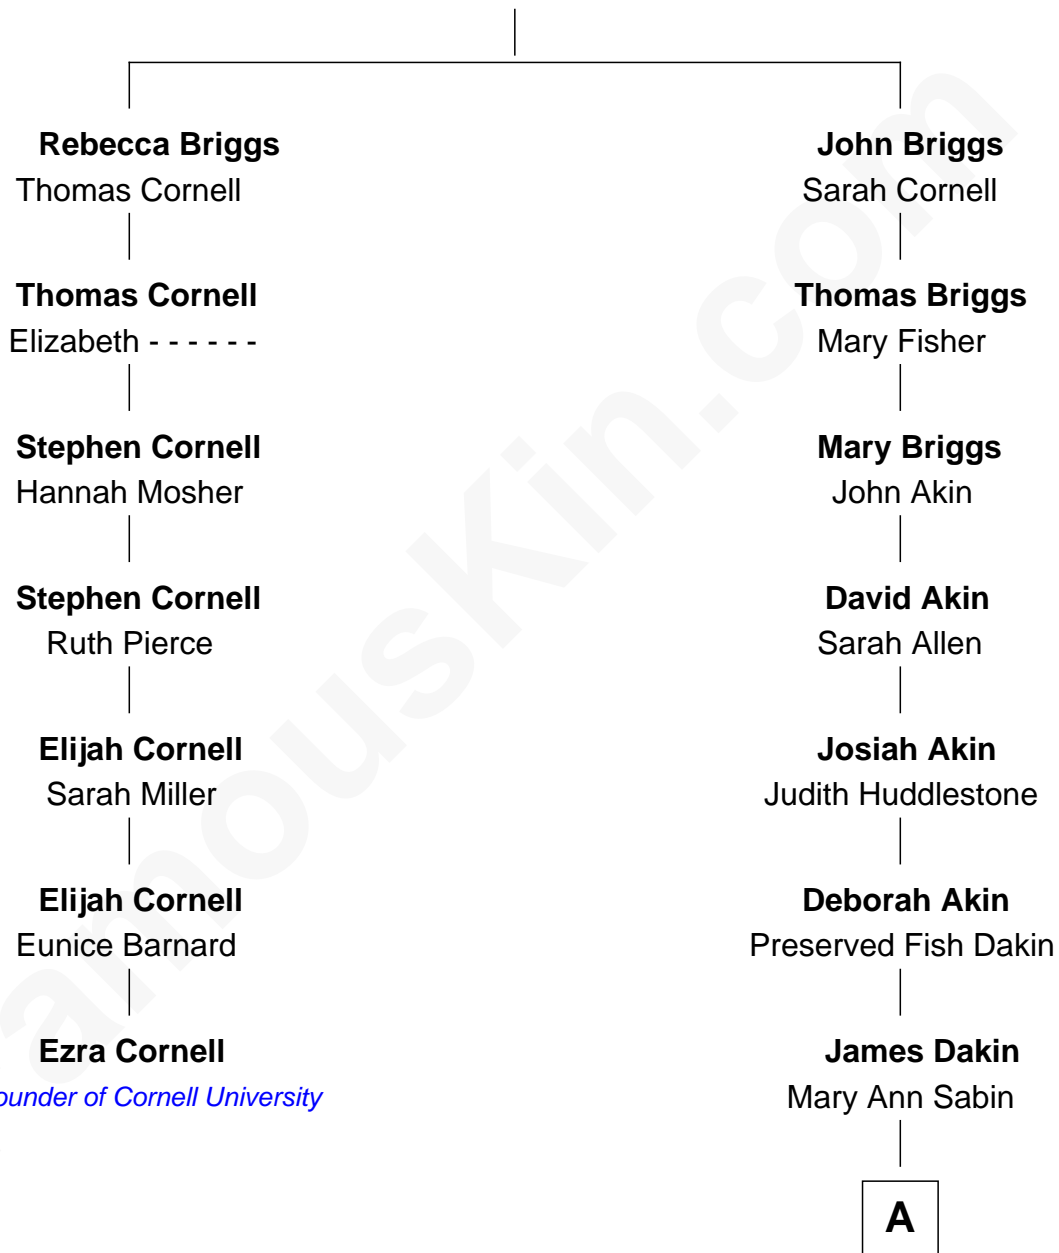

# FamousKin.com Relationship Chart of

**Ezra Cornell**

*Co-Founder of Cornell University, Founder of Western Union*

6th cousin 6 times removed of

**Ethan Hawke**

*Actor, Director, Screenwriter, Novelist*

**Henry Briggs**

**A**

**Dr. Edwin Francis Dakin**

Hannah Jane Bellar

**Ida Jane Dakin**

George Washington Hawke

**Ronald M. Hawke**

Edith S. Mosher

**Frank Taylor Hawke**

Betty Virginia Hartsock

**James Steven Hawke**

Leslie Carole Green

**Ethan Hawke**

*Movie Actor*