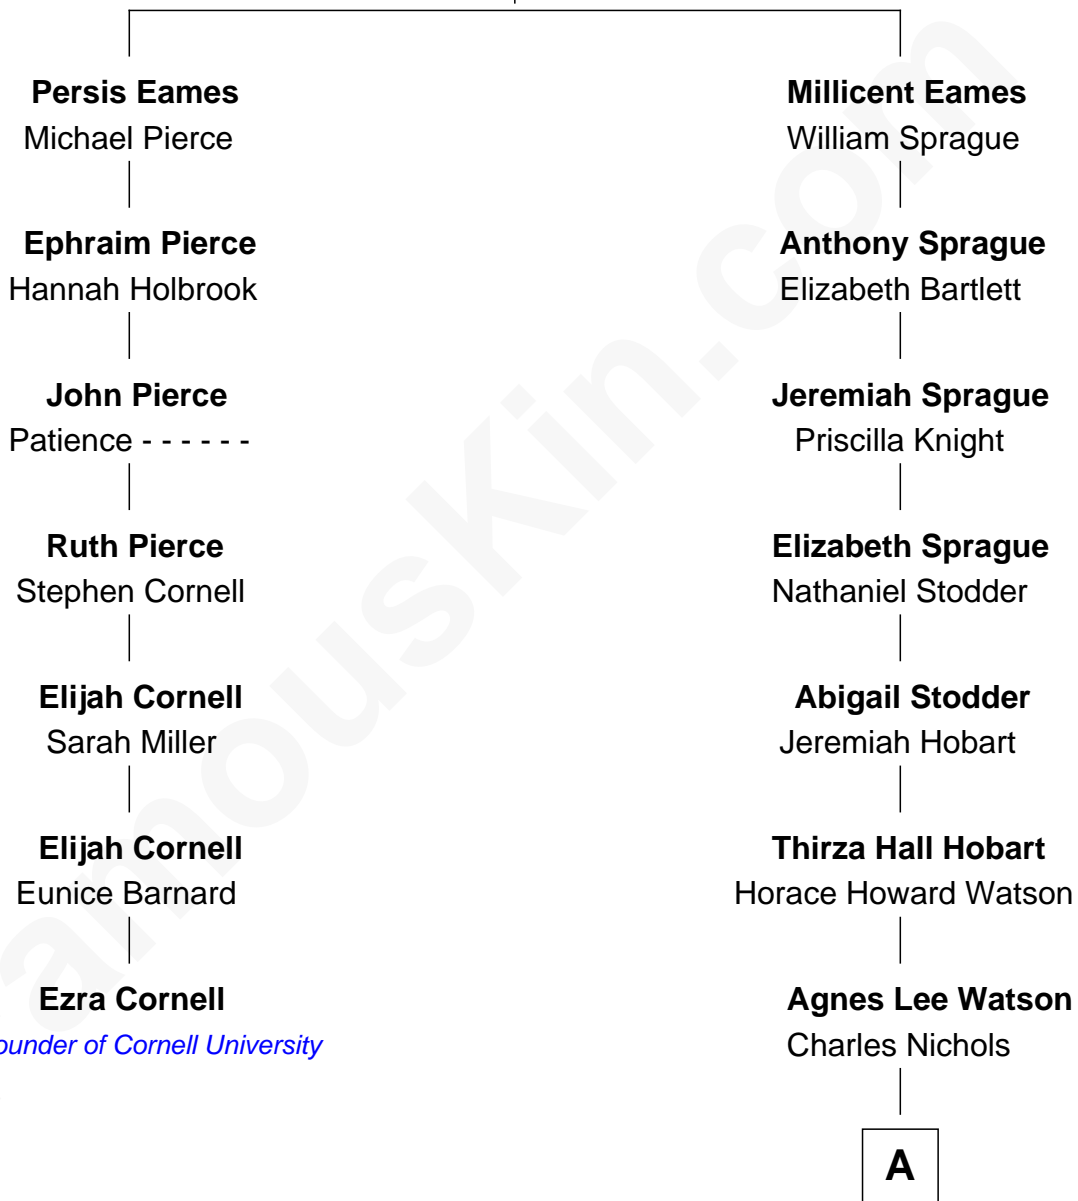

FamousKin.com Relationship Chart of

Ezra Cornell

Co-Founder of Cornell University, Founder of Western Union

6th cousin 5 times removed of

John Cena

Movie Actor and WWE Pro Wrestler

Anthony Eames

Margery - - - - -