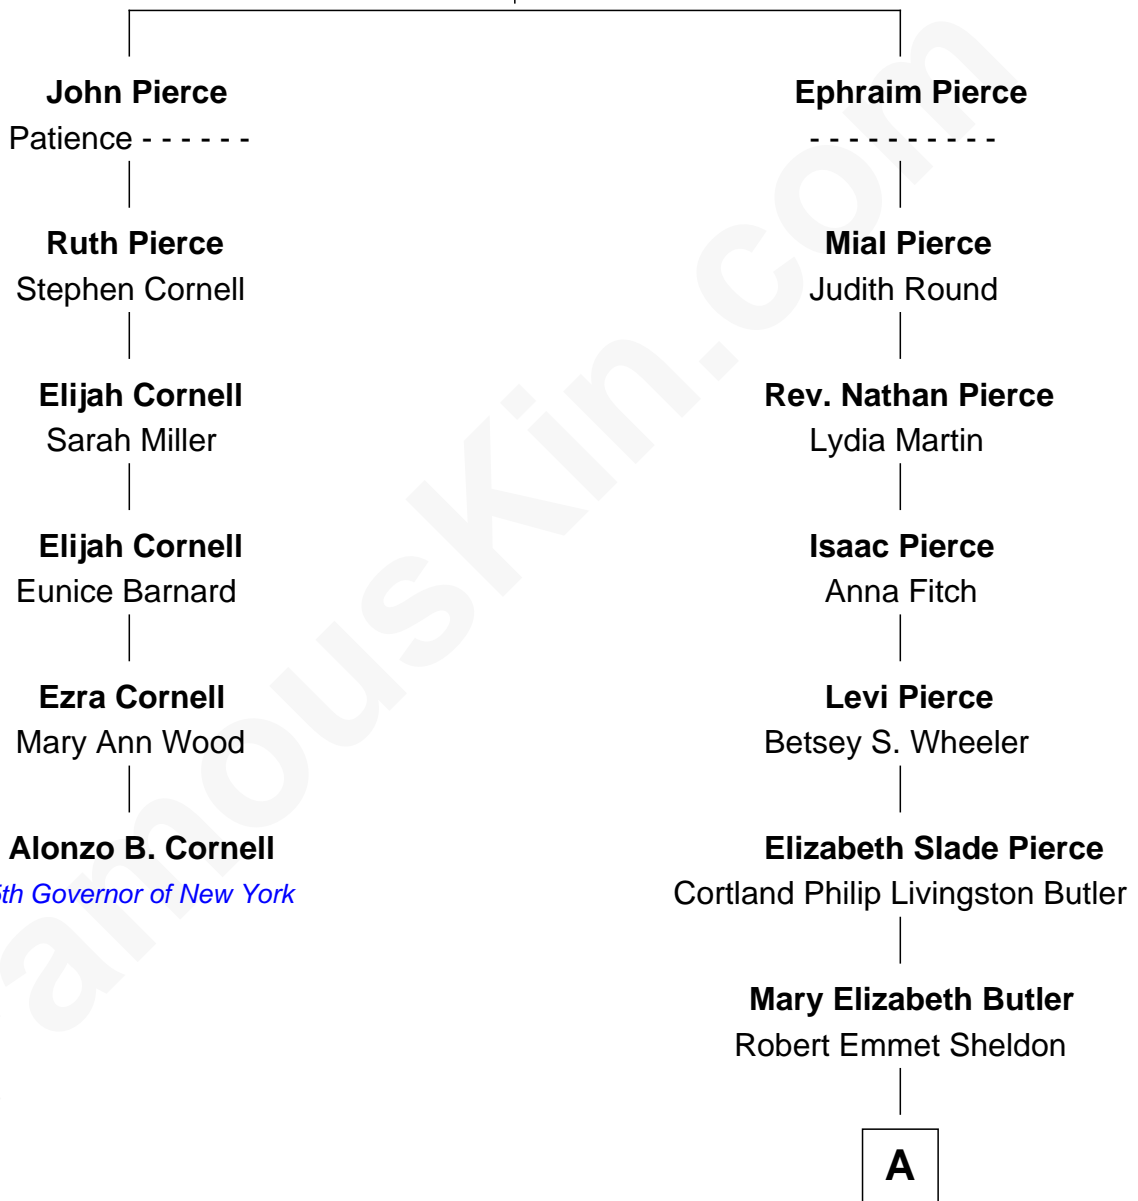

# FamousKin.com Relationship Chart of

**Alonzo B. Cornell**

*25th Governor of New York*

5th cousin 5 times removed of

**Jonathan Bush**

*Co-founder and CEO of athenahealth*

**Ephraim Pierce**

Hannah Holbrook

A

Flora Sheldon

Samuel Prescott Bush

Prescott Sheldon Bush

Dorothy Wear Walker

Jonathan James Bush

Josephine Colwell Bradley

Jonathan Bush