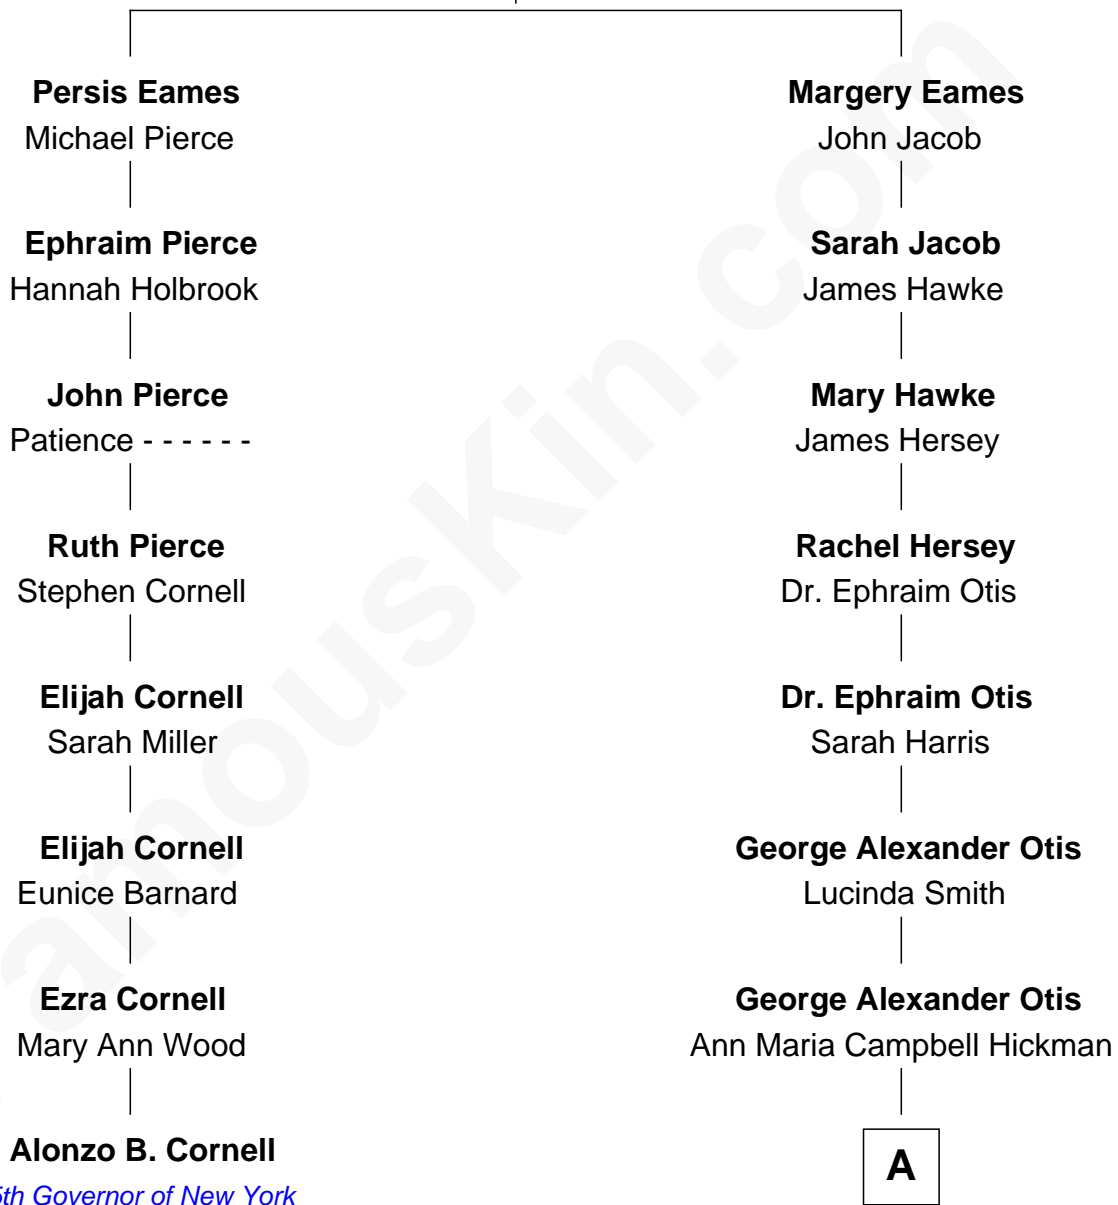

FamousKin.com Relationship Chart of

Alonzo B. Cornell

25th Governor of New York

7th cousin 4 times removed of

George Winston

New Age Pianist

Anthony Eames

Margery - - - - -

A

Dr. George Alexander Otis

Pauline Clark Baur

Anna Marie Otis

Isaac Winston

George Otis Winston

Helen Comfort Stagg

George Otis Winston

Mary Annabel Bohannon

George Winston

New Age Pianist