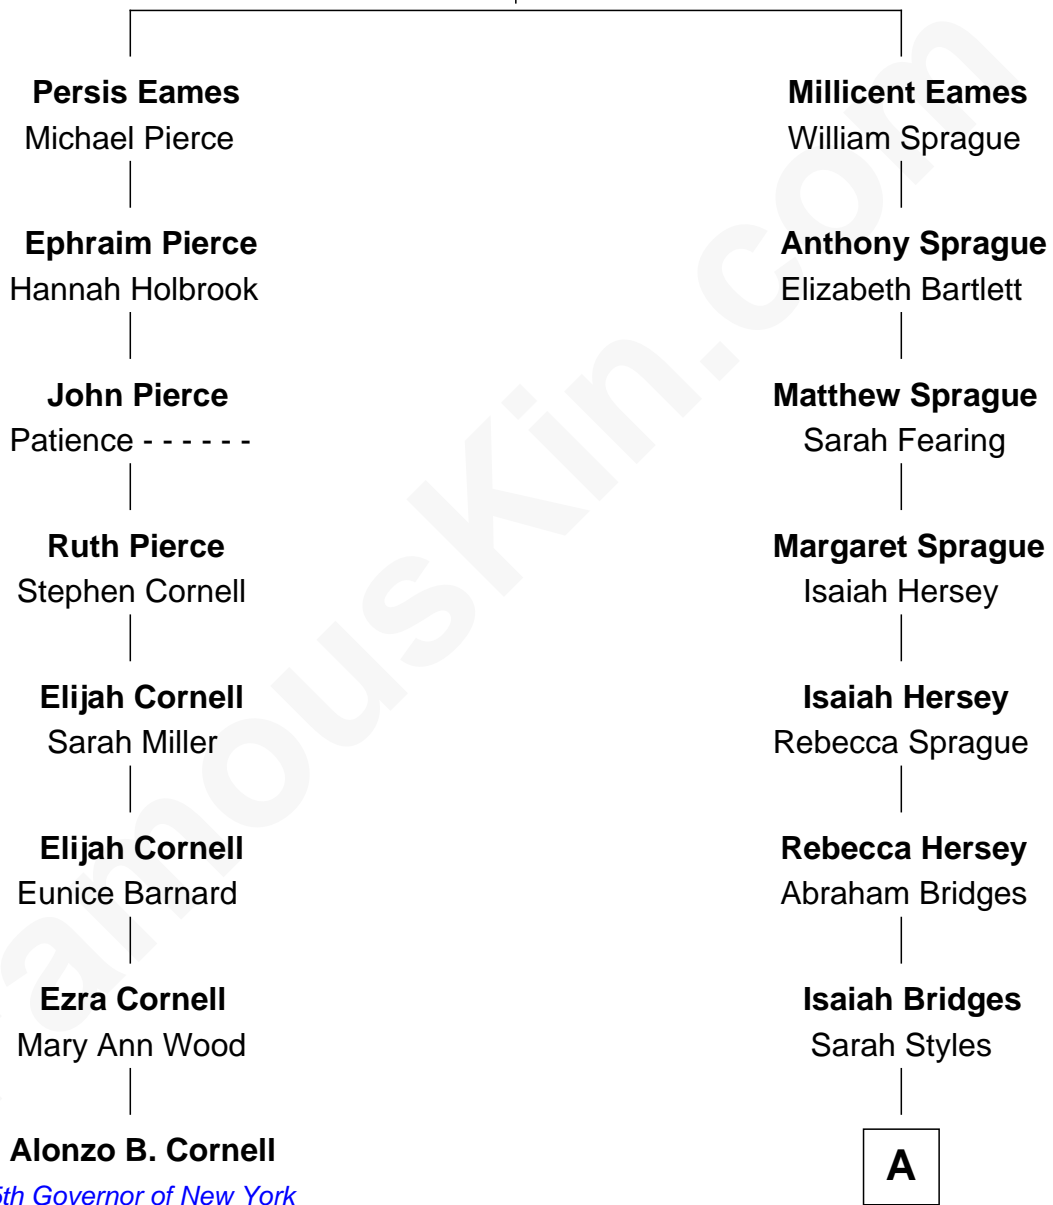

FamousKin.com Relationship Chart of

Alonzo B. Cornell

25th Governor of New York

7th cousin 2 times removed of

Styles Bridges

63rd Governor of New Hampshire

Anthony Eames

Margery - - - - -

A

Henry S. Bridges

Keziah J. Wilbur

Earle Leopold Bridges

Alina Roxanna Fisher

Styles Bridges

63rd Governor of New Hampshire

FamousKin.com