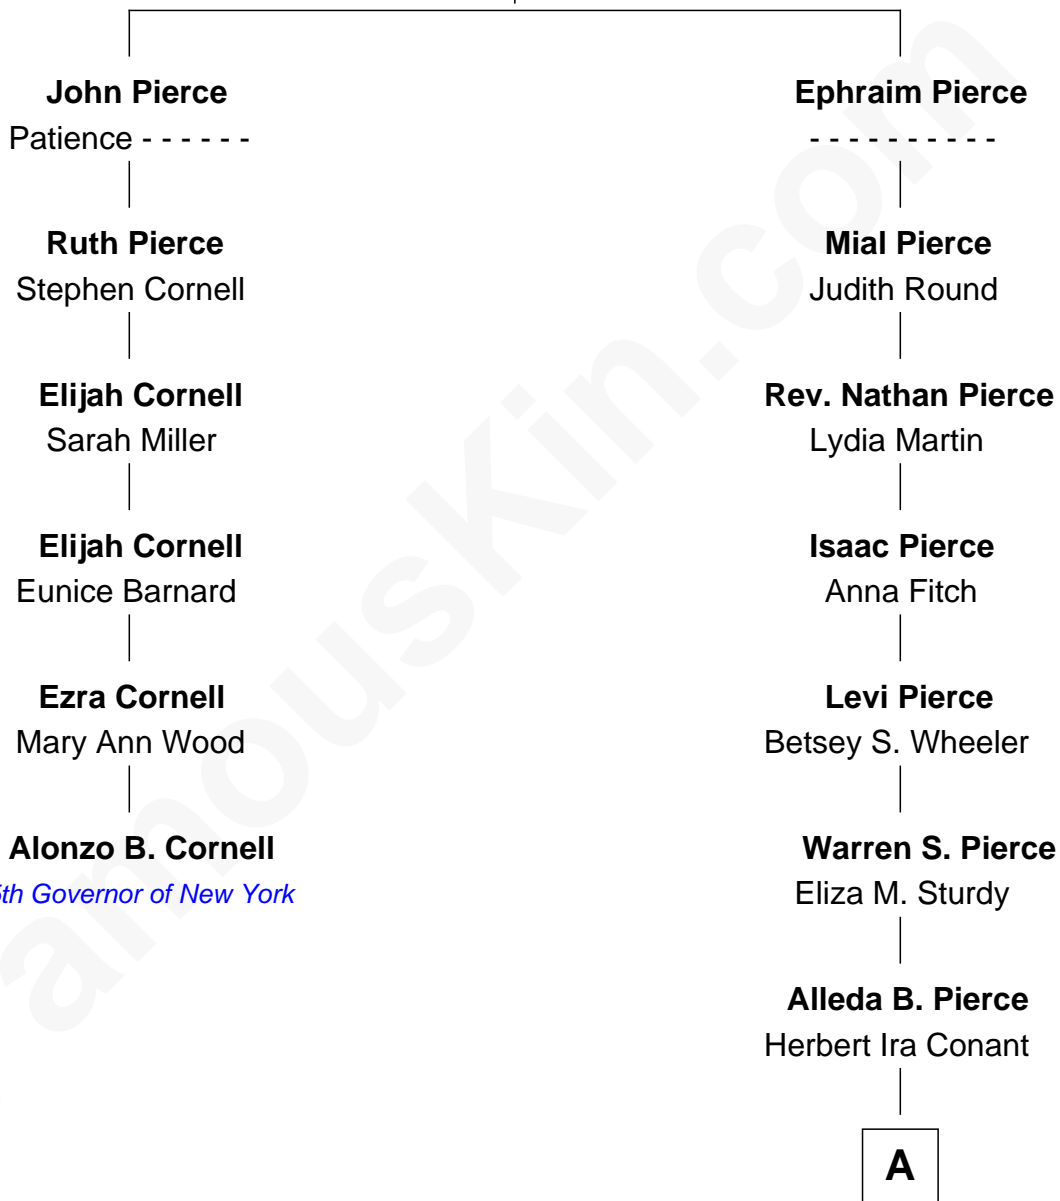

FamousKin.com Relationship Chart of

Alonzo B. Cornell

25th Governor of New York

5th cousin 5 times removed of

Nat Faxon

Actor, Comedian, Director and Screenwriter

Ephraim Pierce
Hannah Holbrook

A

—
Marie Bassett Conant
Dr. Nathaniel Wales Faxon

—
William Otis Faxon
Frances Mary Parker

—
Dr. David Parker Faxon
Monica Andrea Kersten

—
Nat Faxon

Actor, Comedian, Director and Screenwriter