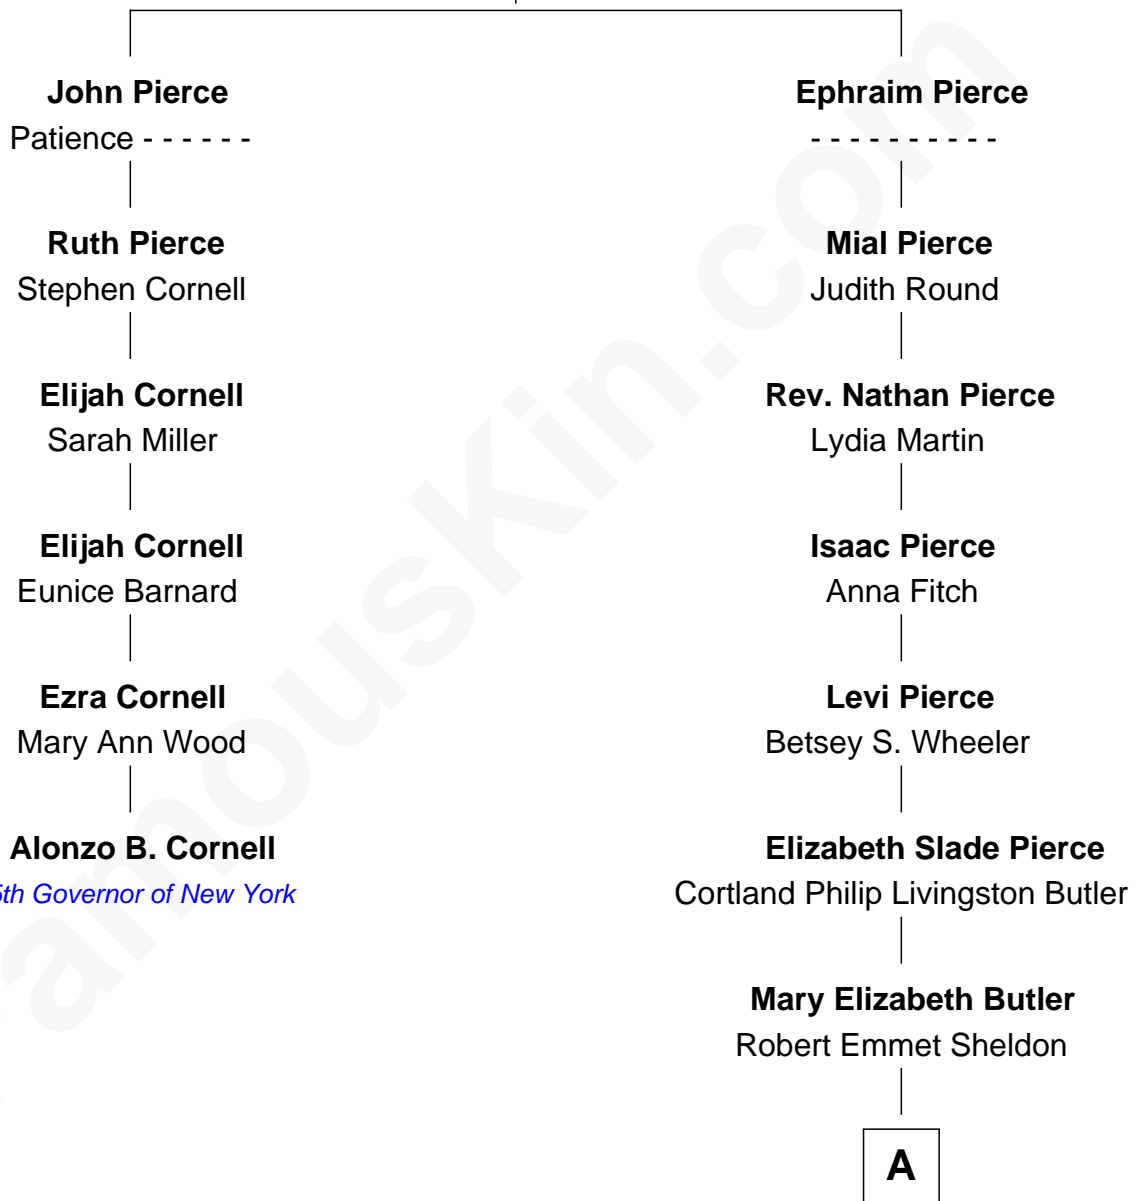

# FamousKin.com Relationship Chart of

**Alonzo B. Cornell**

*25th Governor of New York*

5th cousin 4 times removed of

**George H. W. Bush**

*41st U.S. President*

**Ephraim Pierce**  
Hannah Holbrook

**A**

—  
**Flora Sheldon**

Samuel Prescott Bush

—  
**Prescott Sheldon Bush**

Dorothy Wear Walker

—  
**George H. W. Bush**

*41st U.S. President*

FamousKin.com