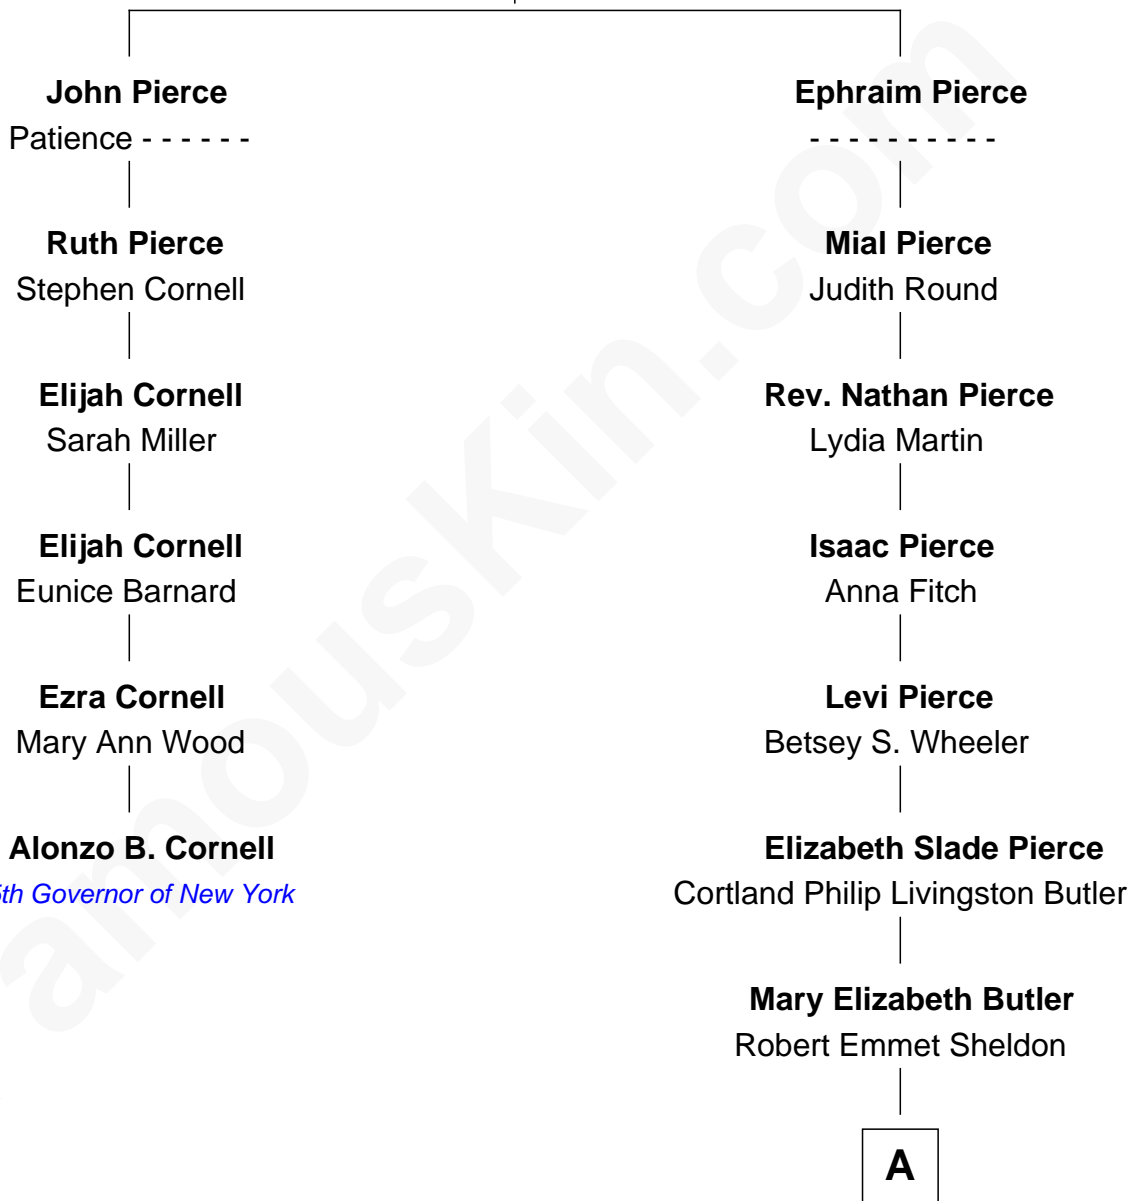

FamousKin.com Relationship Chart of

Alonzo B. Cornell

25th Governor of New York

5th cousin 5 times removed of

George W. Bush

43rd U.S. President

Ephraim Pierce
Hannah Holbrook

A

—
Flora Sheldon

Samuel Prescott Bush

—
Prescott Sheldon Bush

Dorothy Wear Walker

—
George Herbert Walker Bush

Barbara Pierce

—
George W. Bush

43rd U.S. President