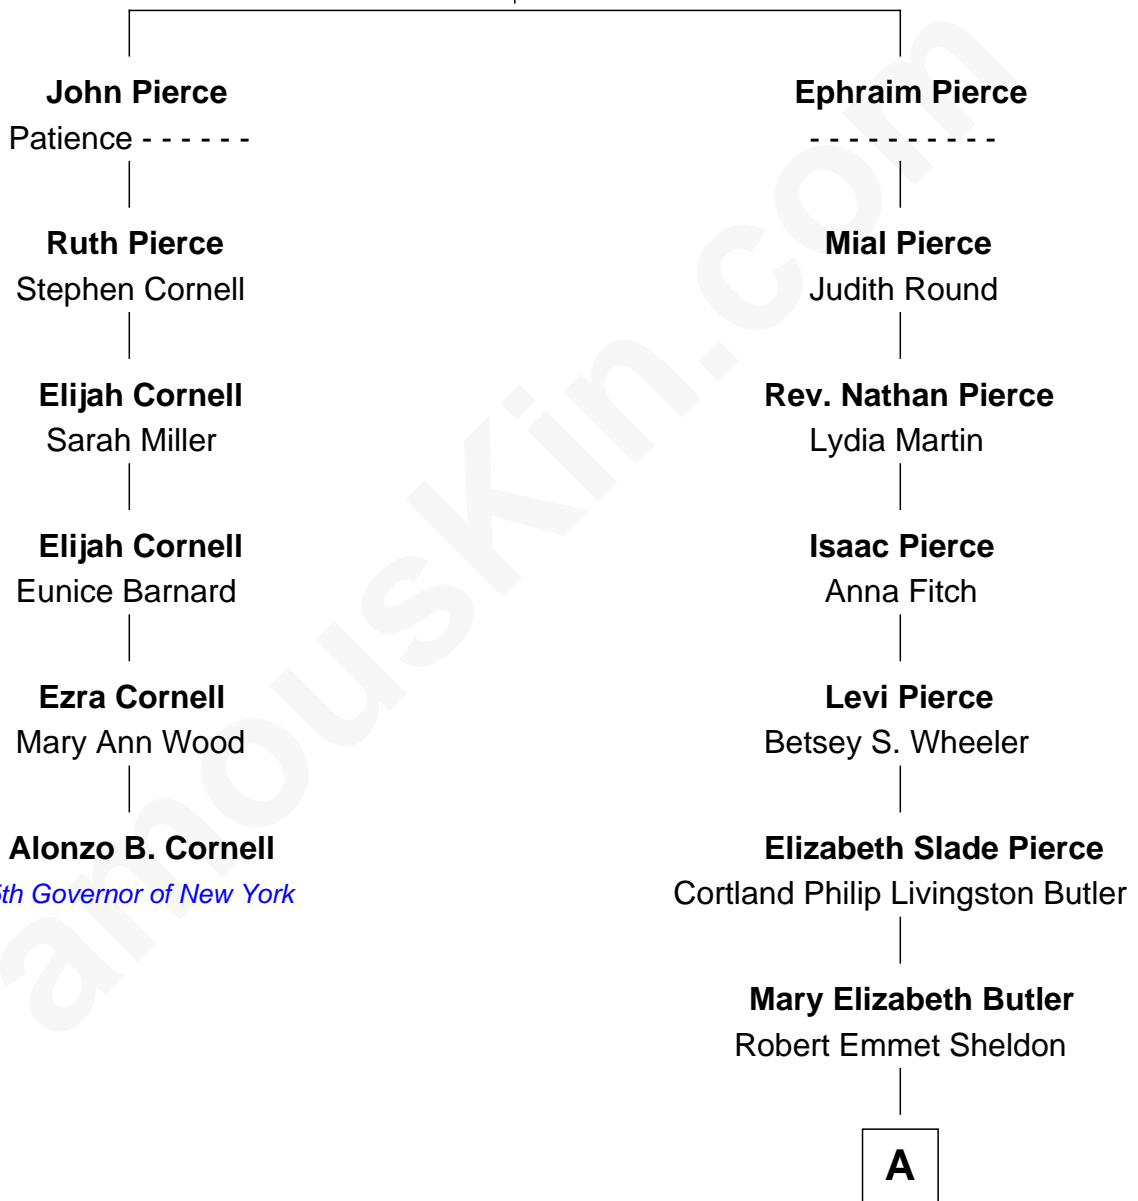

FamousKin.com Relationship Chart of

Alonzo B. Cornell

25th Governor of New York

5th cousin 5 times removed of

Jeb Bush

43rd Governor of Florida

Ephraim Pierce
Hannah Holbrook

A

—
Flora Sheldon

Samuel Prescott Bush

—
Prescott Sheldon Bush

Dorothy Wear Walker

—
George Herbert Walker Bush

Barbara Pierce

—
Jeb Bush

43rd Governor of Florida