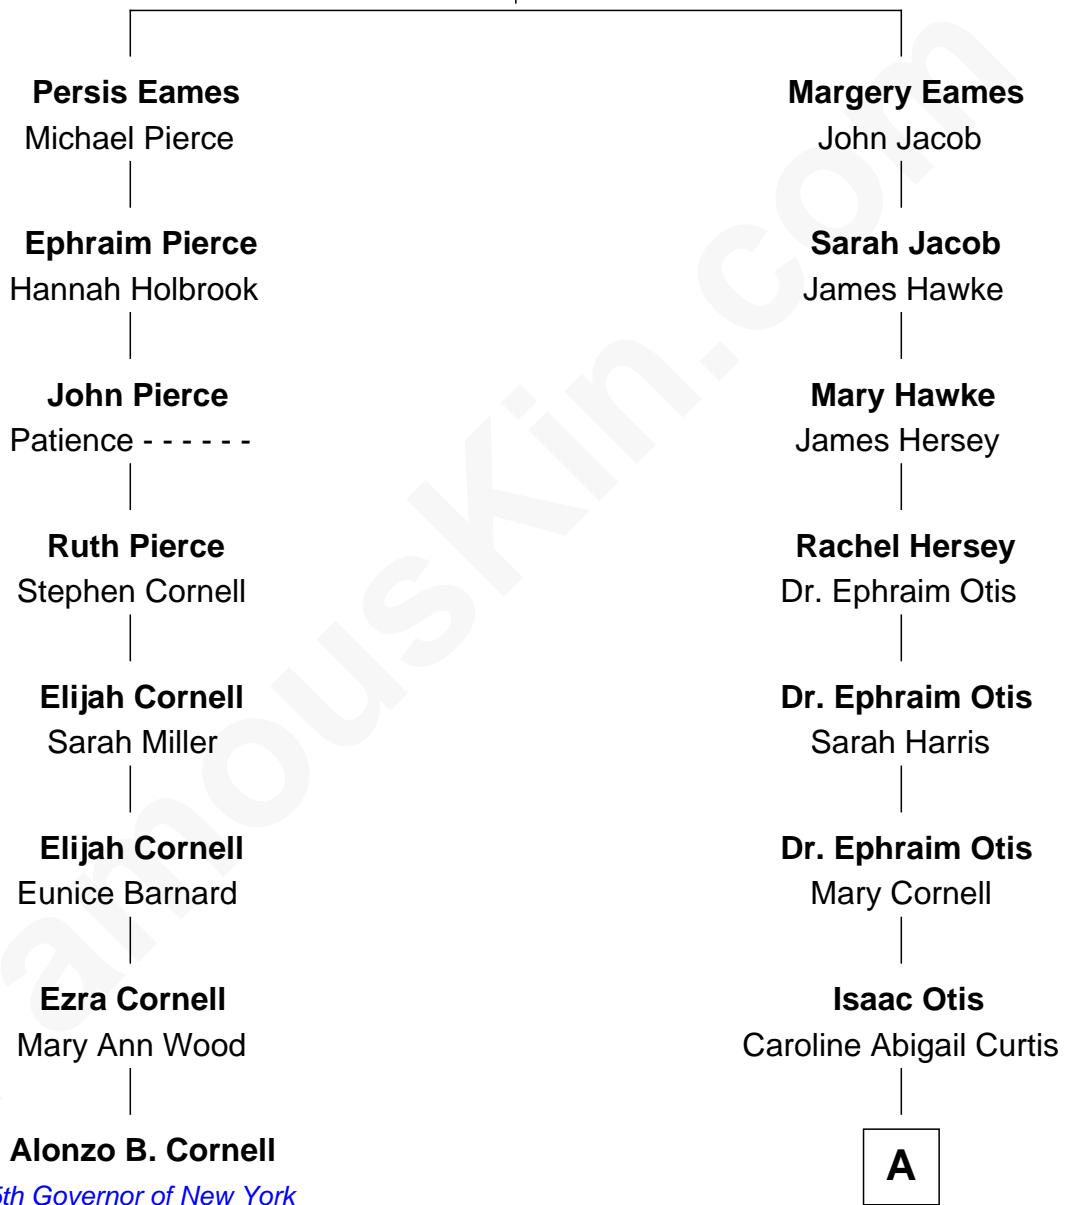

# FamousKin.com Relationship Chart of

**Alonzo B. Cornell**

*25th Governor of New York*

7th cousin 2 times removed of

**Amelia Earhart**

*Aviation Pioneer*

**Anthony Eames**

Margery - - - - -

A

Alfred Gideon Otis  
Amelia Josephine Harres

Amelia Otis  
Edwin Stanton Earhart

Amelia Earhart  
*Aviation Pioneer*

FamousKin.com