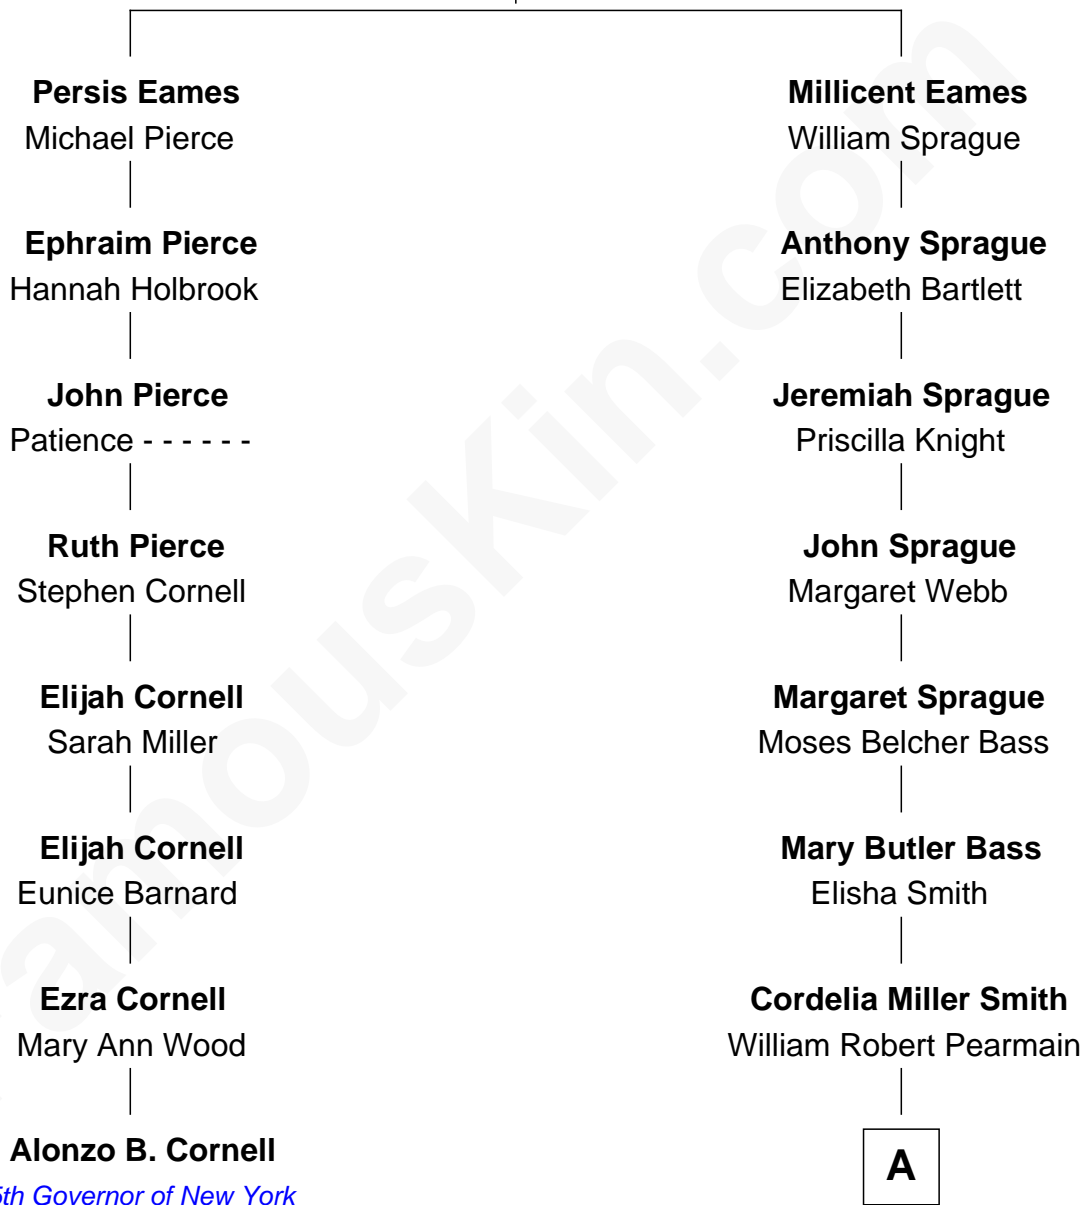

FamousKin.com Relationship Chart of

Alonzo B. Cornell

25th Governor of New York

7th cousin 2 times removed of

Erskine Childers

4th President of Ireland

Anthony Eames

Margery - - - - -

A

—
Margaret Cushing Pearmain

Dr. Hamilton Osgood

—
Mary Alden Osgood

Erskine Childers

—
Erskine Childers

4th President of Ireland

FamousKin.com