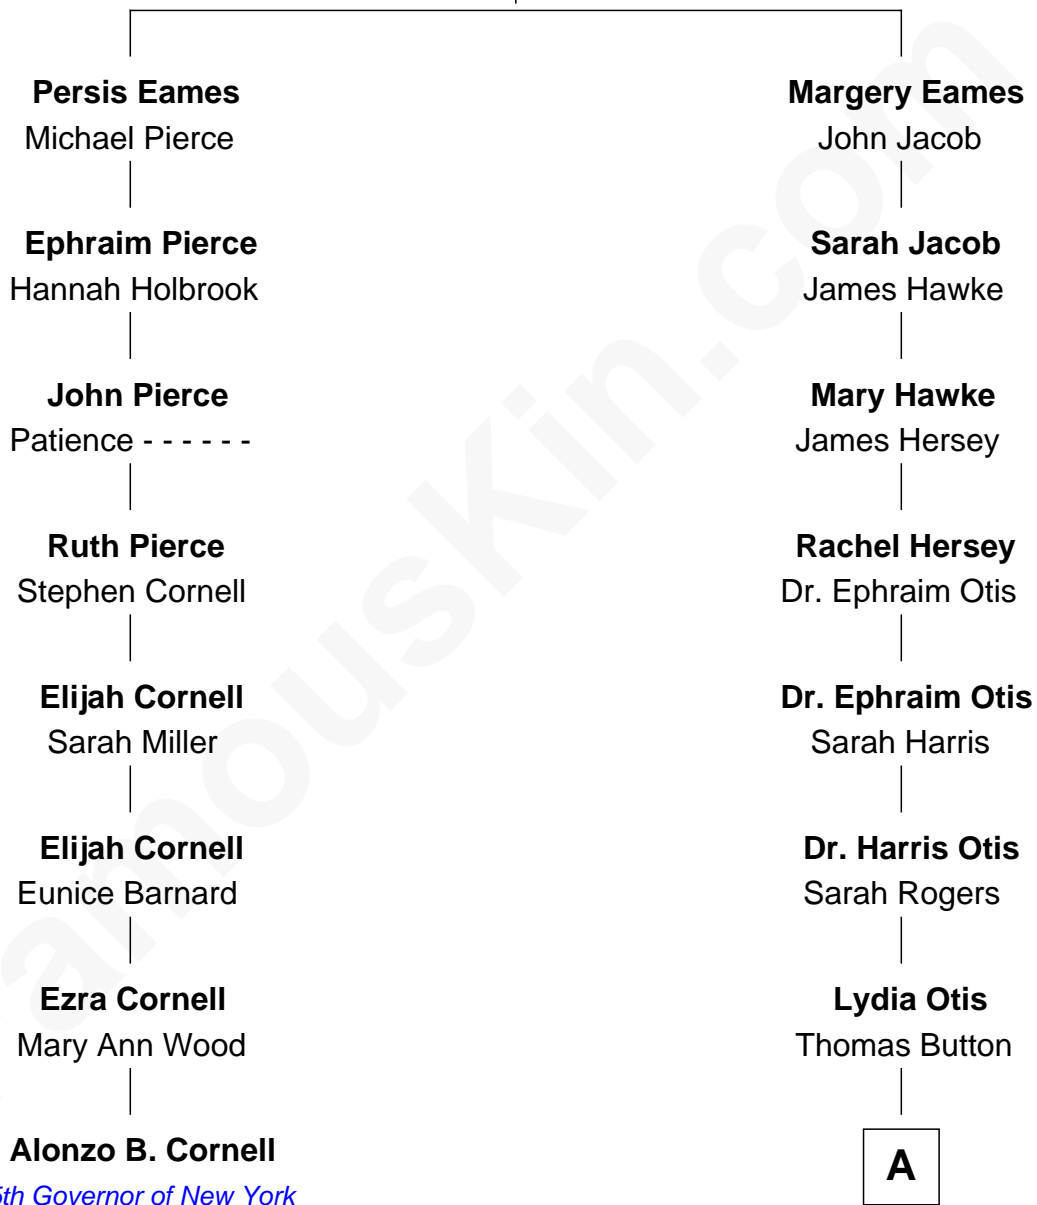

# FamousKin.com Relationship Chart of

**Alonzo B. Cornell**

*25th Governor of New York*

7th cousin 2 times removed of

**Willis Carrier**

*Inventor of Air Conditioning*

**Anthony Eames**

Margery - - - - -

**A**

Ann Elizabeth Button

David Joy Haviland

Elizabeth R. Haviland

Duane Williams Carrier

Willis Carrier

*Inventor of Air Conditioning*

FamousKin.com