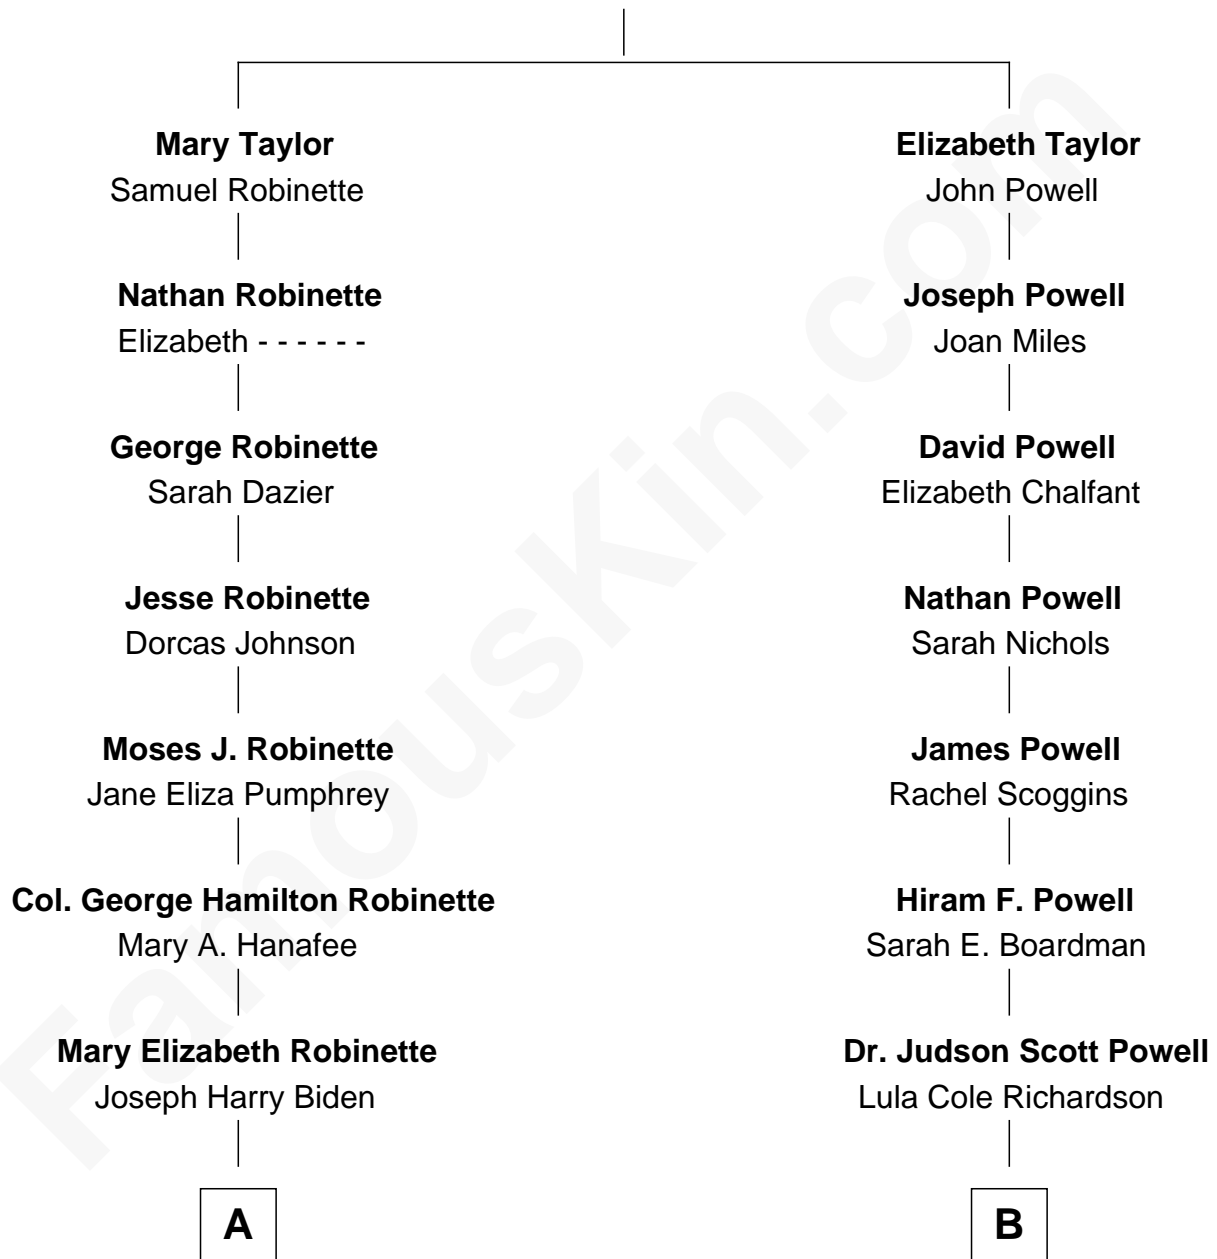

# FamousKin.com Relationship Chart of

**Joe Biden**

*46th U.S. President*

8th cousin 1 time removed of

**Kevin Spacey**

*TV and Movie Actor*

**William Clarke Taylor**

Margaret Finsham

**A**

**Joseph Robinette Biden**  
Catherine Eugenia Finnegan

**Joe Biden**  
*46th U.S. President*

**B**

**Harriet Elizabeth Powell**  
Allan August Knutson

**Kathleen Ann Knutson**  
Thomas Geoffrey Fowler