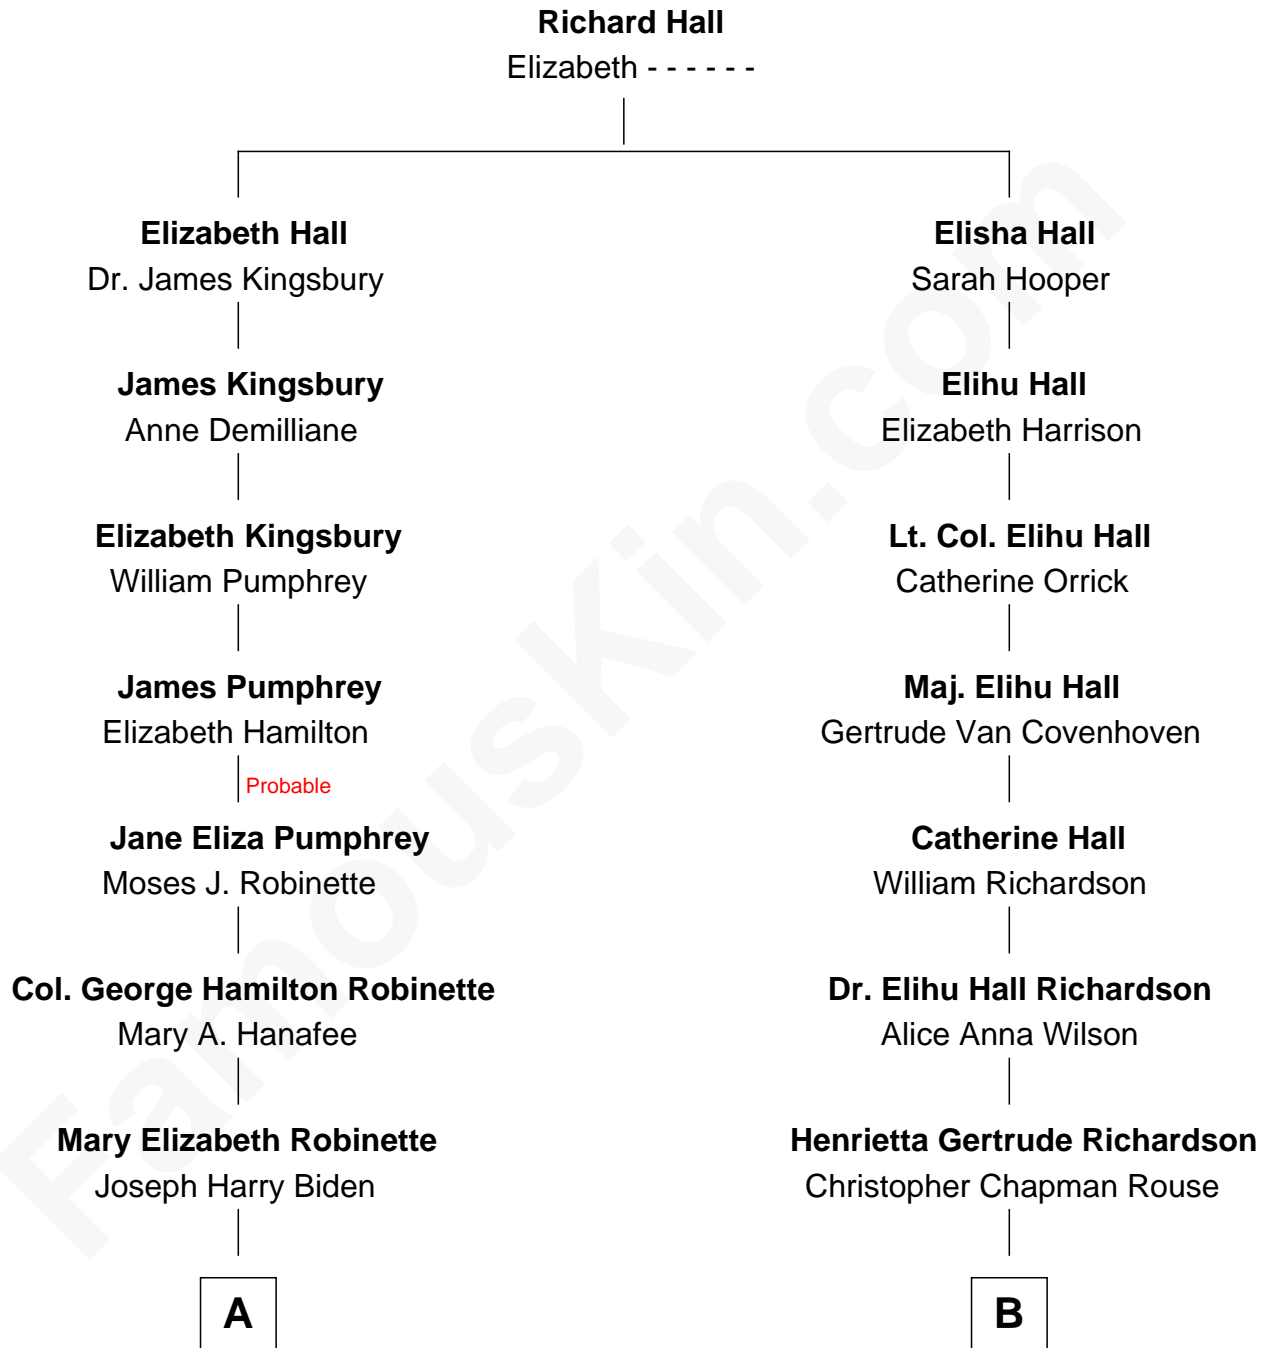

FamousKin.com Relationship Chart of

Joe Biden

46th U.S. President

8th cousin of

Christopher Rouse

American Composer

A

Joseph Robinette Biden
Catherine Eugenia Finnegan

Joe Biden
46th U.S. President

B

Christopher Chapman Rouse
Margery Harper

Christopher Rouse
American Composer

FamousKin.com