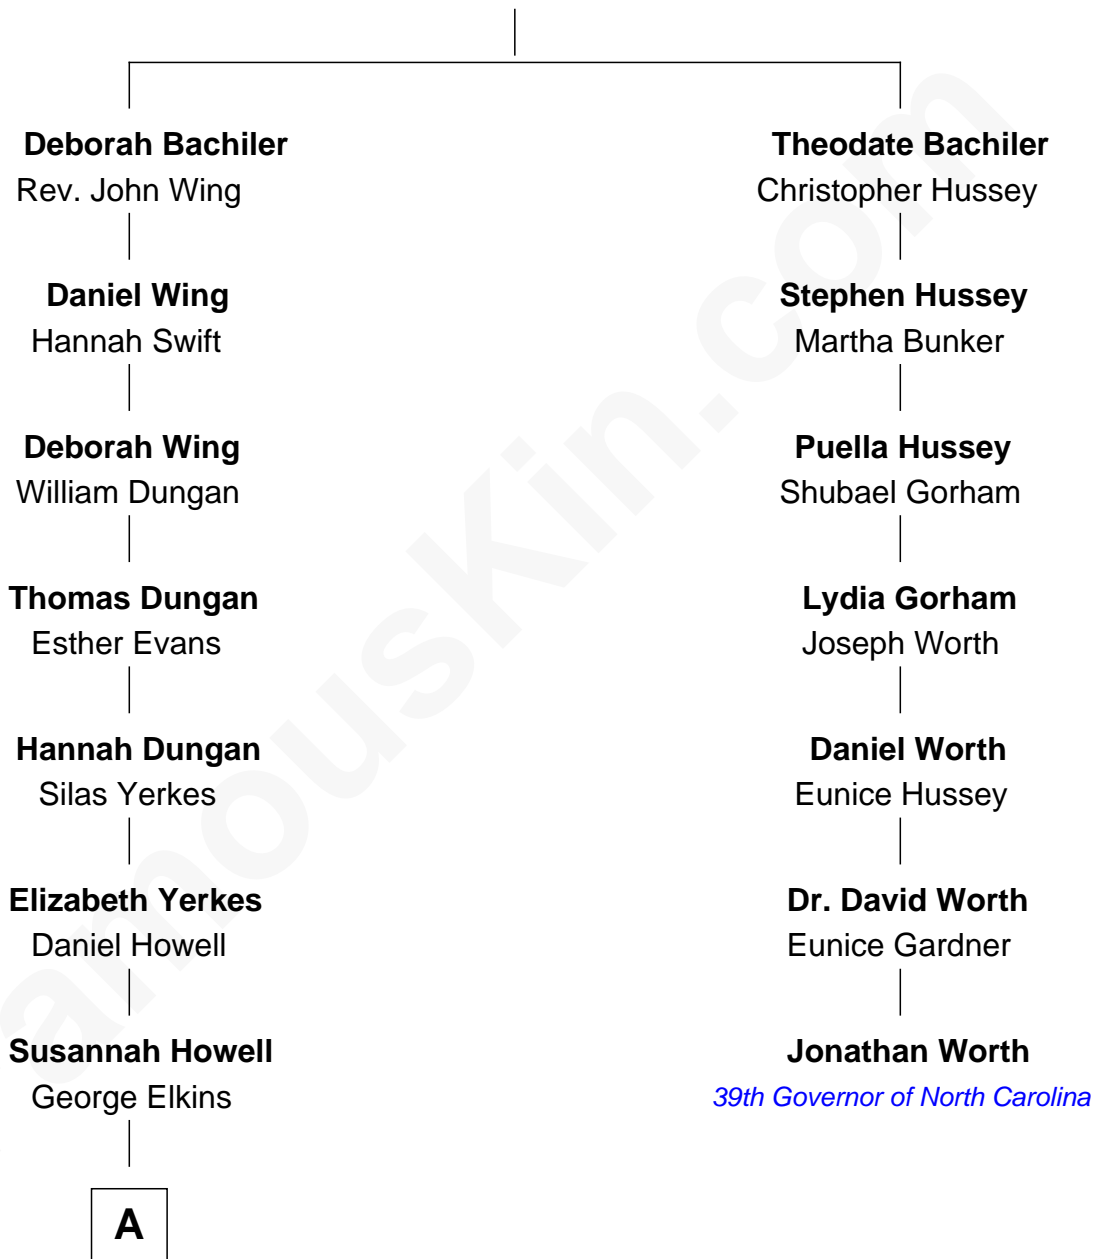

FamousKin.com
Relationship Chart of
Eleanor (Elkins) Widener
RMS Titanic Survivor

6th cousin 2 times removed of
Jonathan Worth
39th Governor of North Carolina

Stephen Bachiler

A

William Lukens Elkins

Maria Louisa Broomall

Eleanor (Elkins) Widener

RMS Titanic Survivor

FamousKin.com