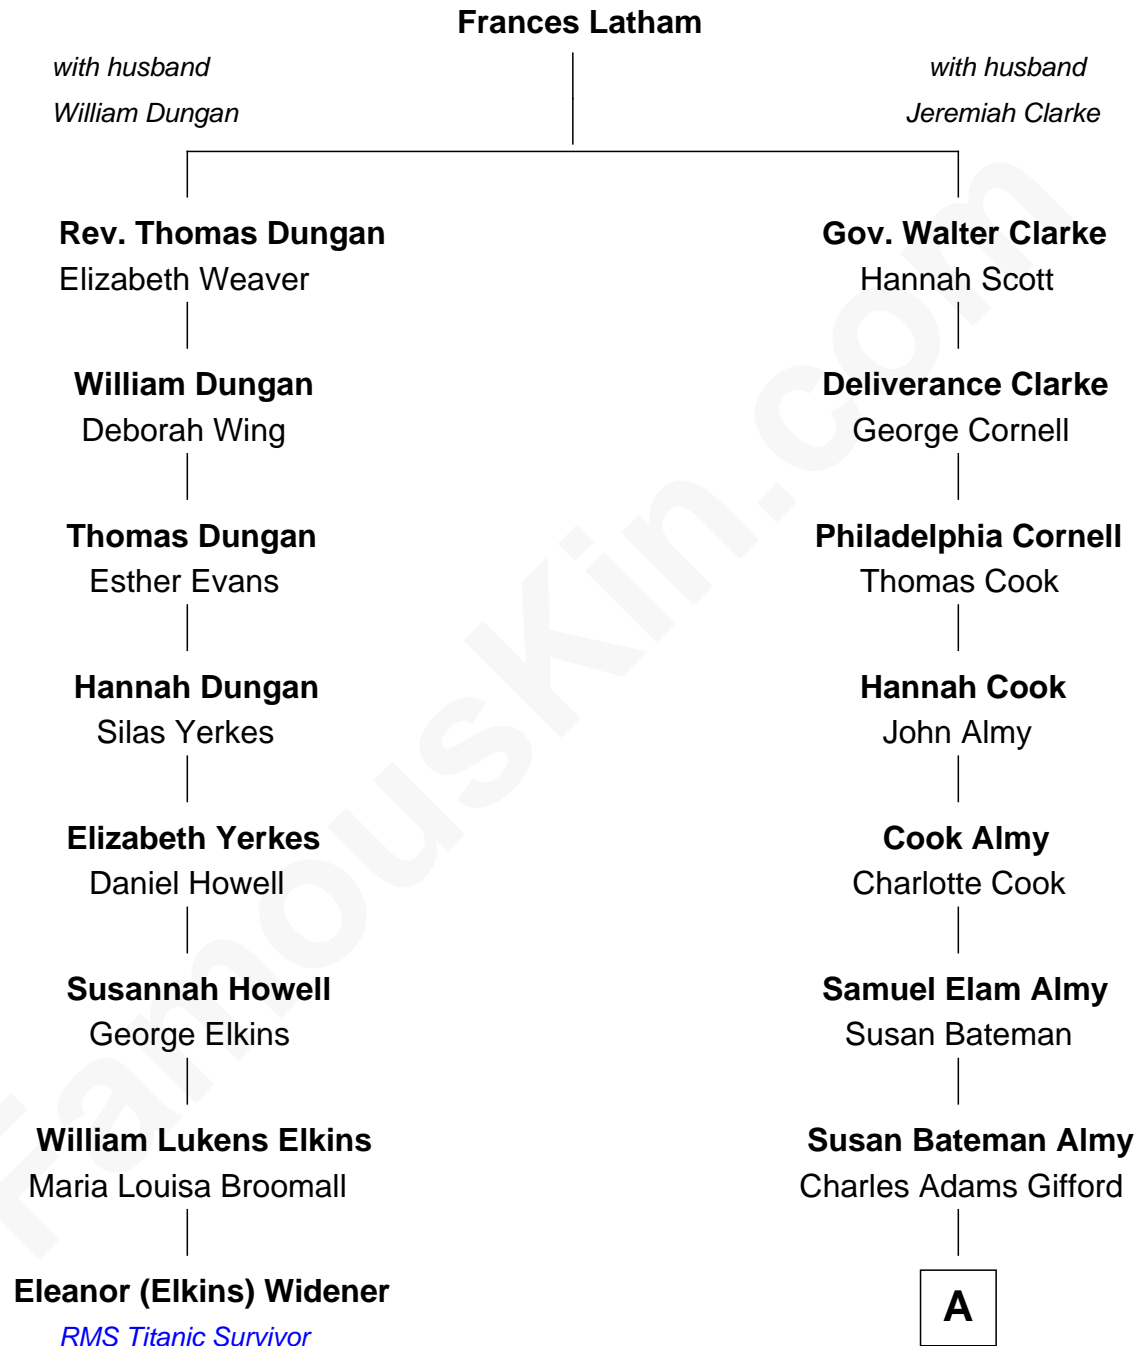

FamousKin.com
Relationship Chart of
Eleanor (Elkins) Widener
RMS Titanic Survivor

7th cousin 2 times removed of

Marilyn Monroe
Actress, Model, and Singer

A

—
Frederick Almy Gifford
Elizabeth Easton Tennant

—
Charles Stanley Gifford
Gladys Pearl Monroe

—
Marilyn Monroe
Actress, Model, and Singer

FamousKin.com