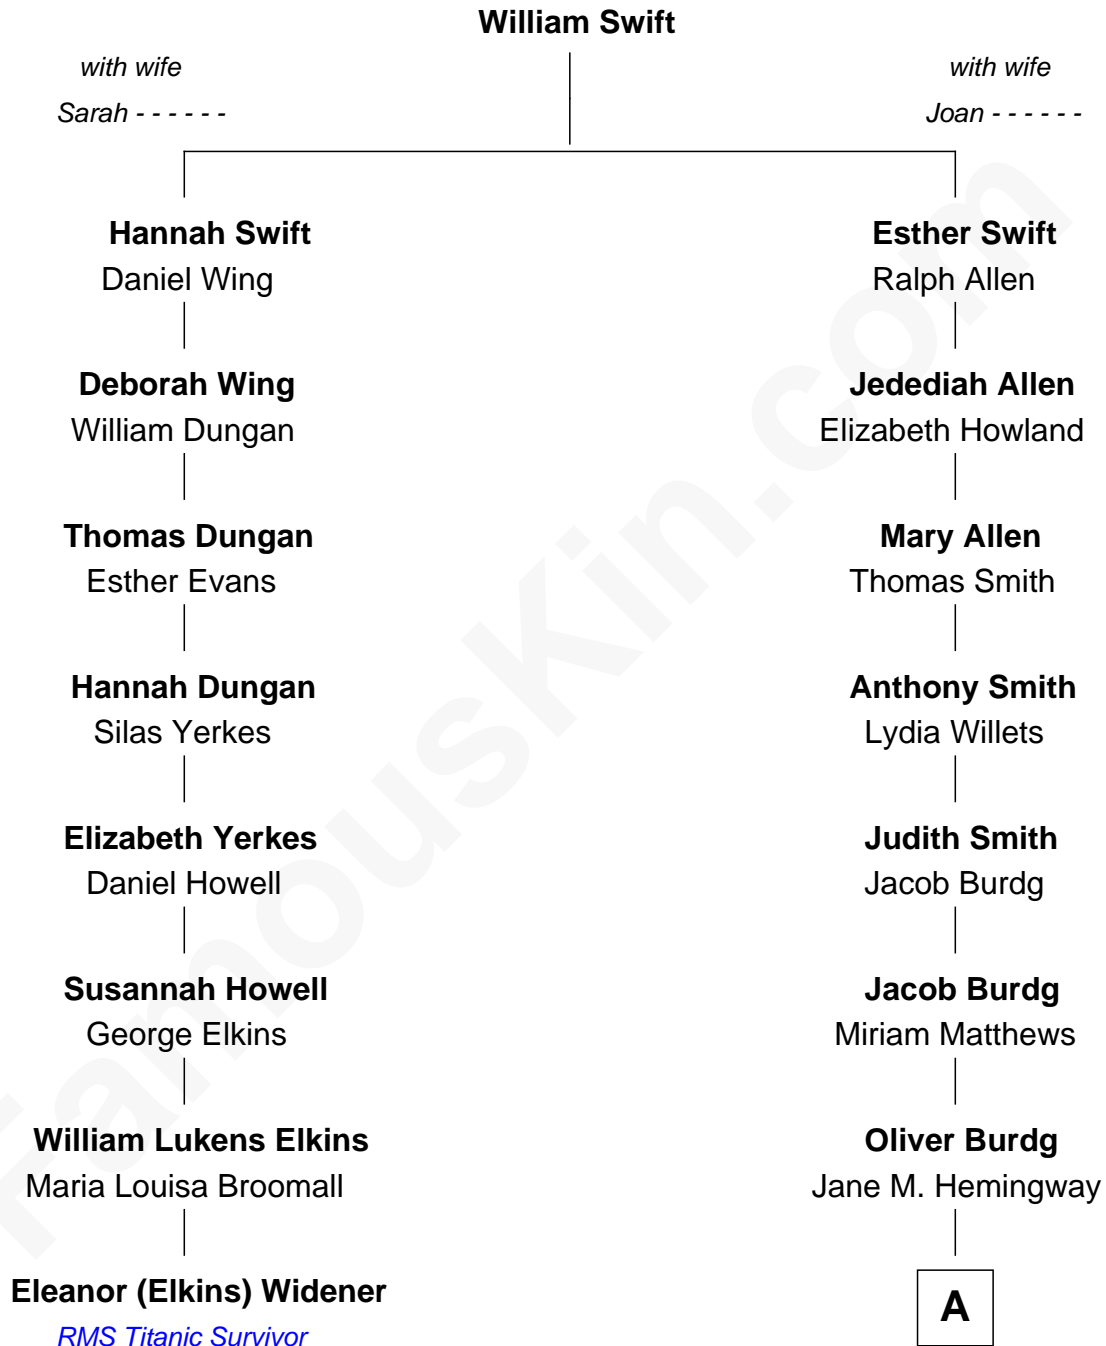

**FamousKin.com**  
**Relationship Chart of**  
**Eleanor (Elkins) Widener**  
*RMS Titanic Survivor*

7th cousin 2 times removed of

**Richard Nixon**  
*37th U.S. President*

**A**

—  
**Almira Park Burdg**

Franklin Milhous

—  
**Hannah Milhous**

Francis Anthony Nixon

—  
**Richard Nixon**

*37th U.S. President*

FamousKin.com