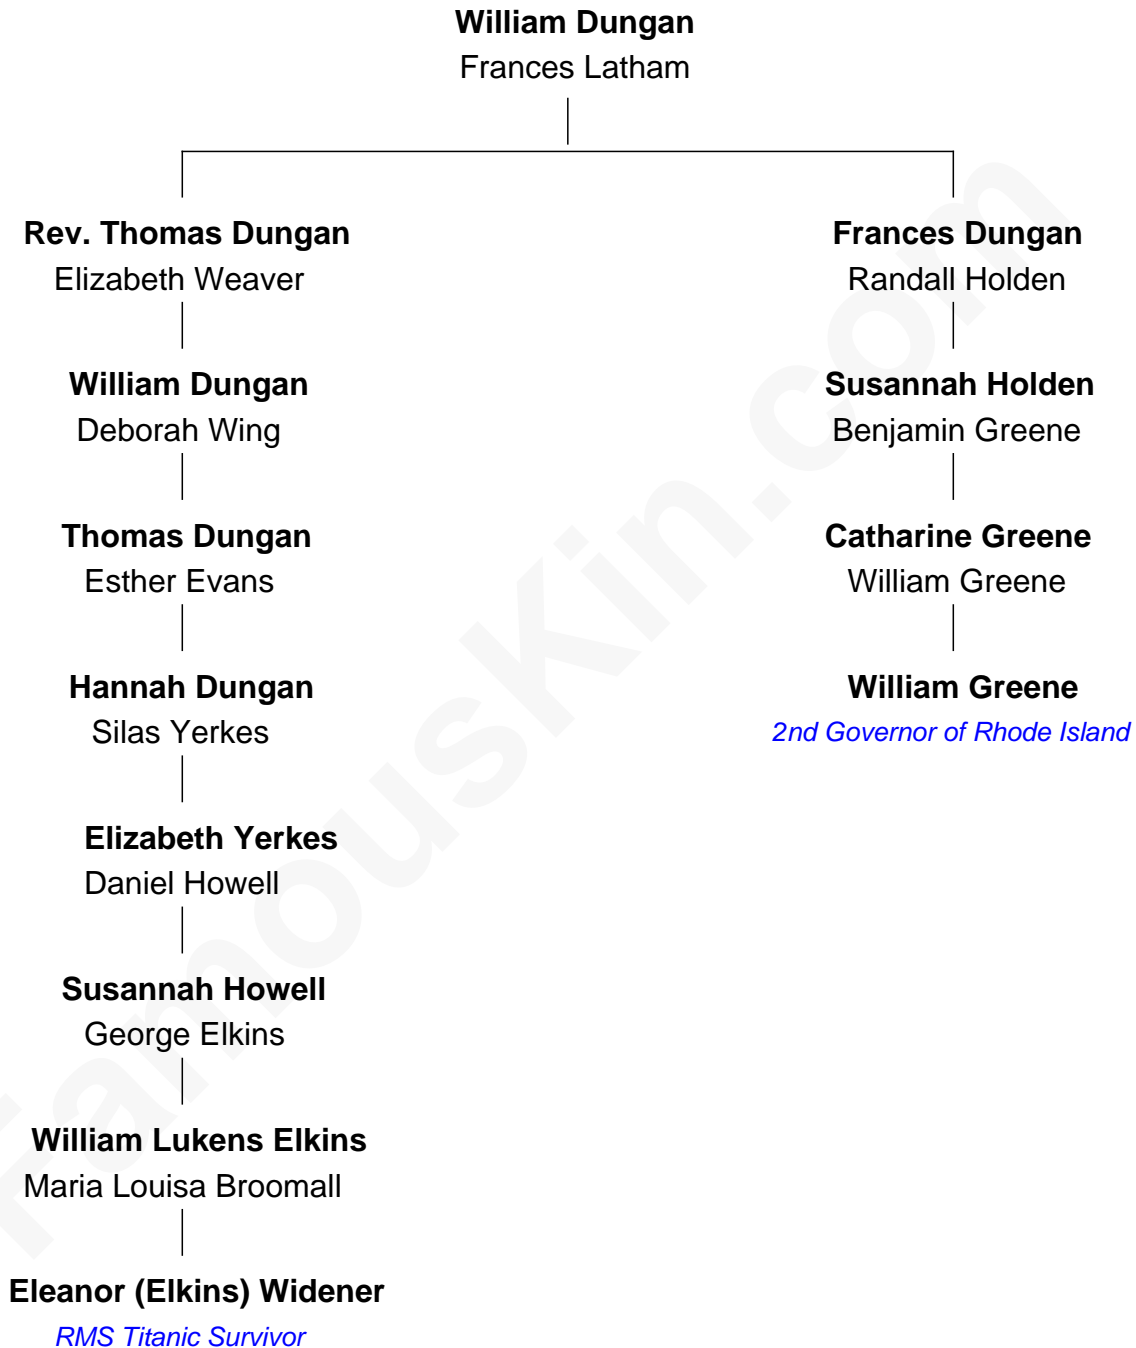

FamousKin.com
Relationship Chart of
Eleanor (Elkins) Widener
RMS Titanic Survivor

3rd cousin 4 times removed of
William Greene
2nd Governor of Rhode Island

William Greene photo by [Sarnold17](#) (CC BY-SA 3.0)