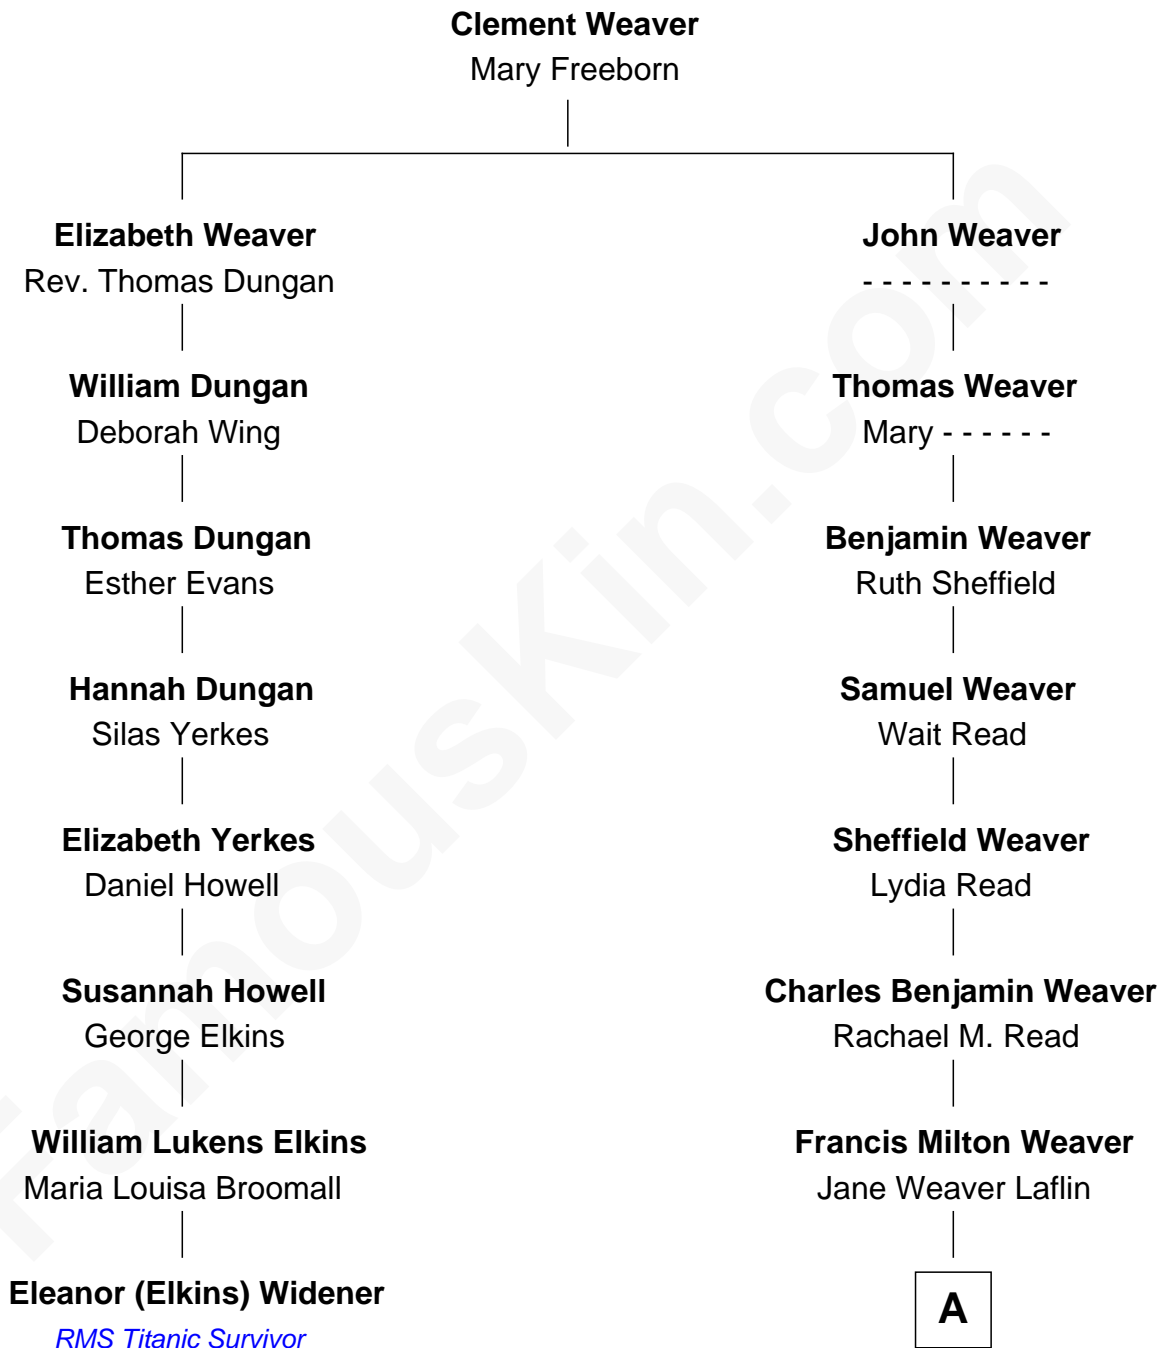

FamousKin.com
Relationship Chart of
Eleanor (Elkins) Widener
RMS Titanic Survivor

7th cousin 2 times removed of
Sigourney Weaver
Movie Actress

A

|
Sylvester Laflin Weaver

Amabel Dixon

|
Sylvester Laflin Weaver

Desiree Mary Lucy Hawkins

|
Sigourney Weaver

Movie Actress

FamousKin.com