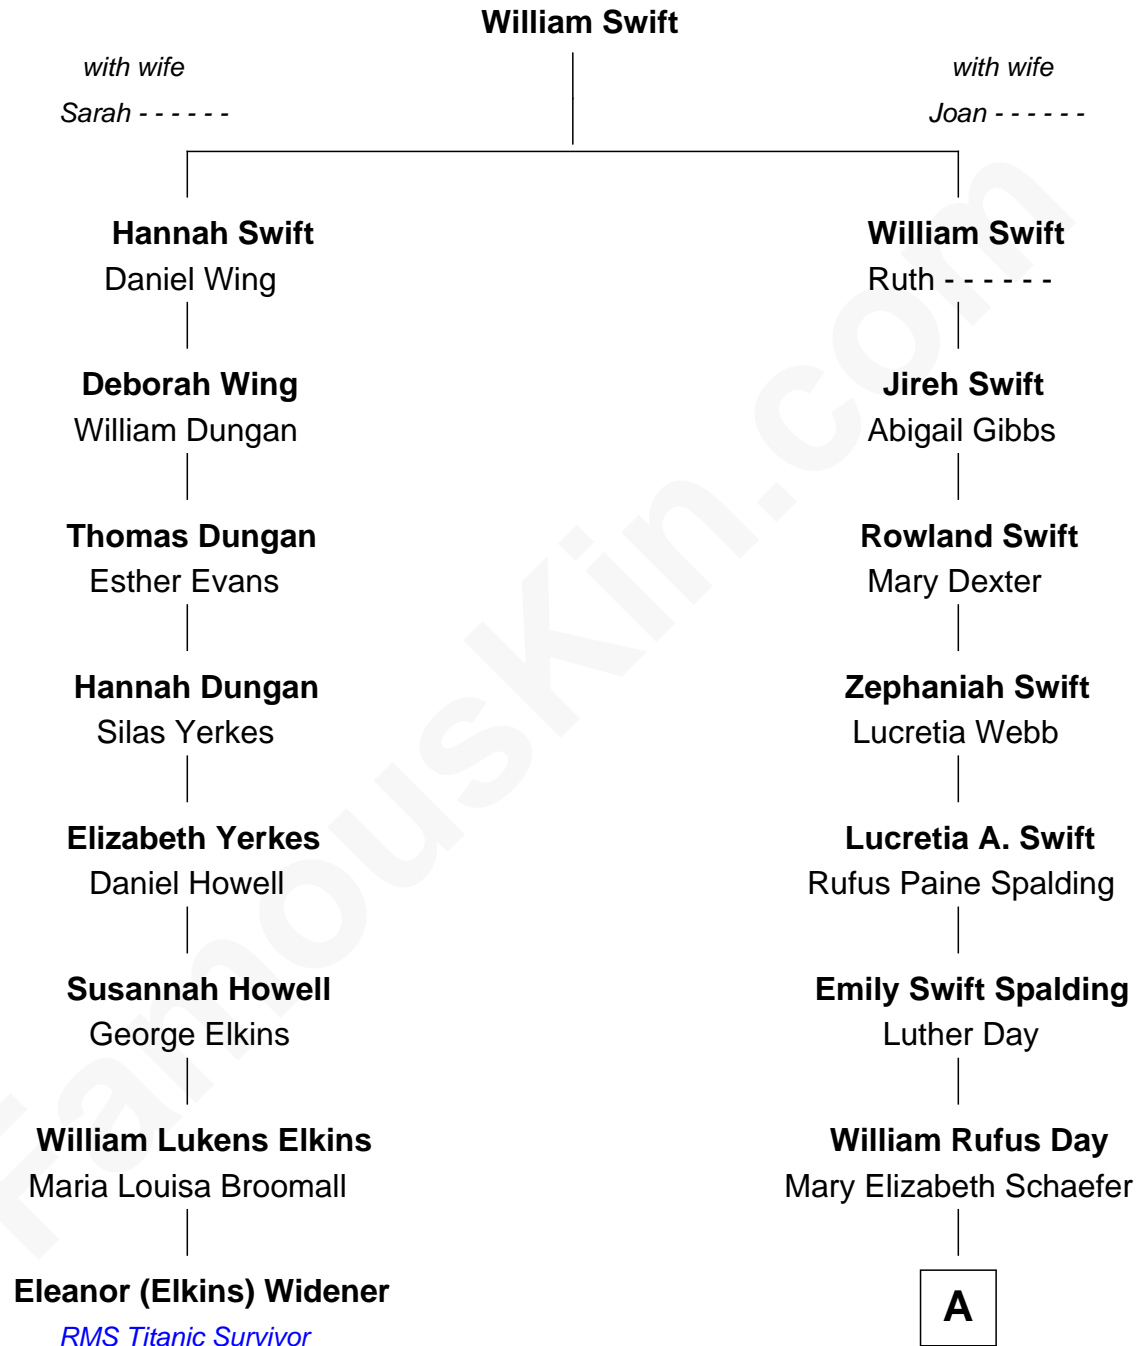

**FamousKin.com**  
**Relationship Chart of**  
**Eleanor (Elkins) Widener**  
*RMS Titanic Survivor*

7th cousin 3 times removed of  
**Anna Gunn**  
*TV and Movie Actress*

**A**

**Luther N. Day**  
Ida McKinley Barber

**Ida McKinley Day**  
Clemens Earl Gunn

**Clemens Earl Gunn**  
Sharon Anna Kathryn Peters

**Anna Gunn**  
*TV and Movie Actress*