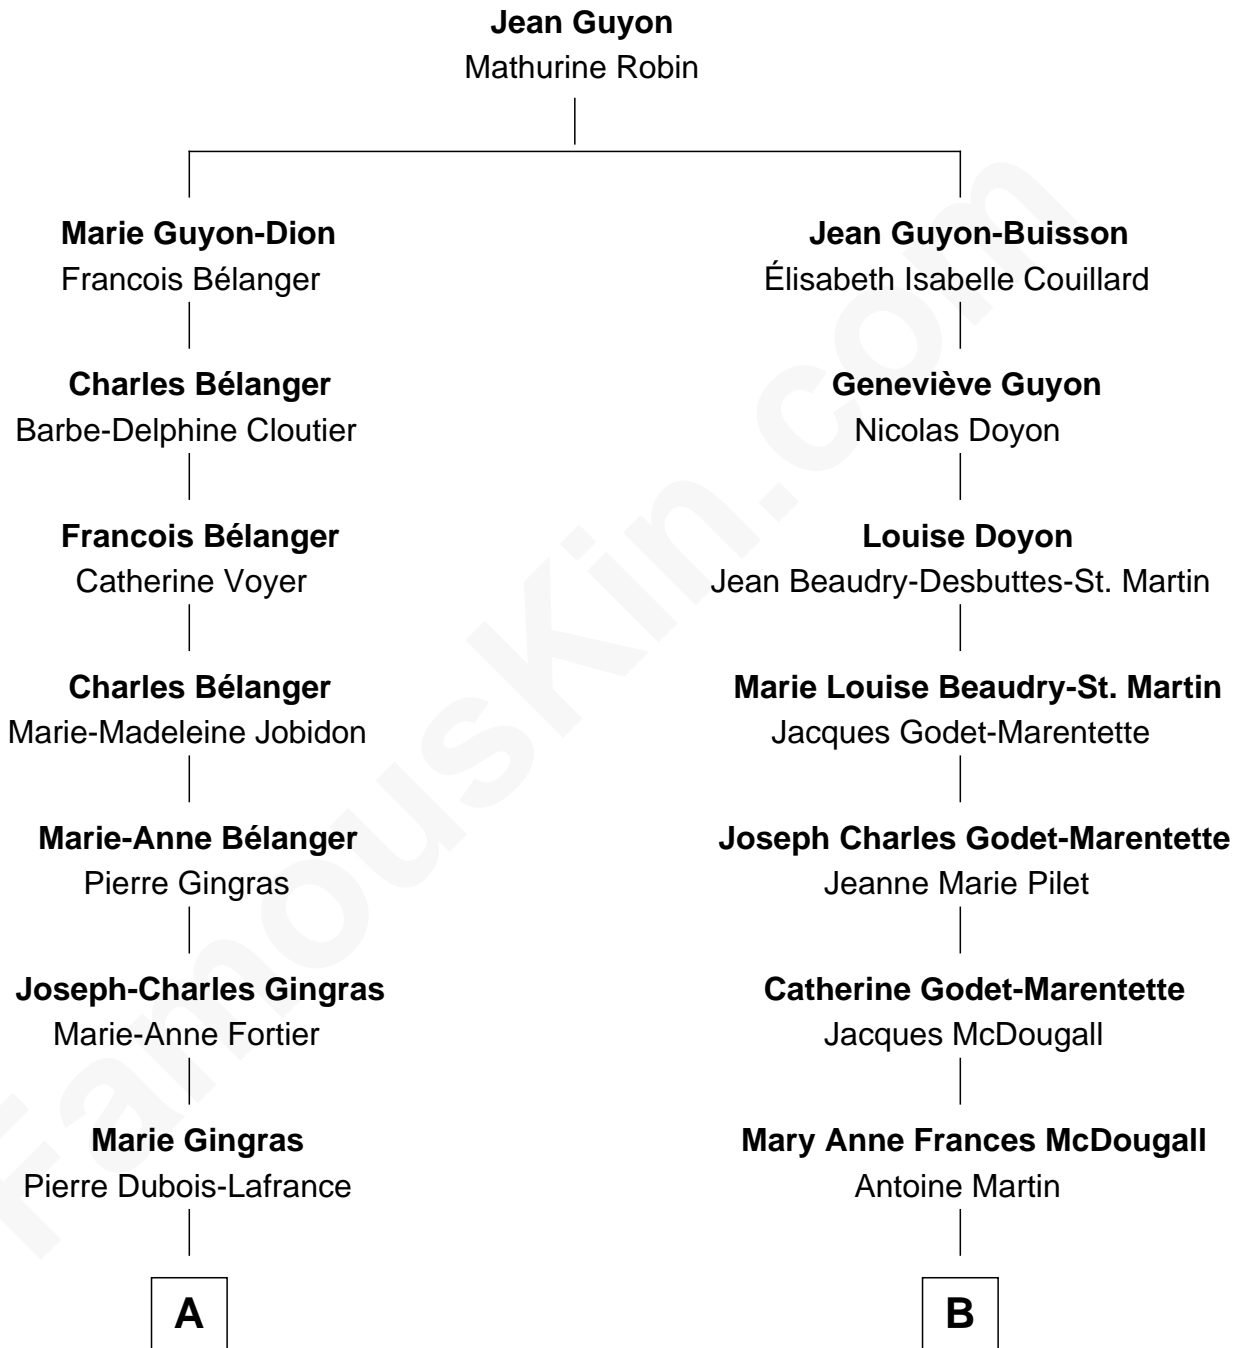

# FamousKin.com

## Relationship Chart of

### Julianne Hough

Singer, Dancer and Actress - "DWTS" Pro

10th cousin 2 times removed of

### Hillary (Rodham) Clinton

First Lady of President Bill Clinton

**A**

**Flavien Dubois-Lafrance**

Anathalie Bélanger

**Joseph D. Wood**

Marie Alzire Plante

**Alexander August Wood**