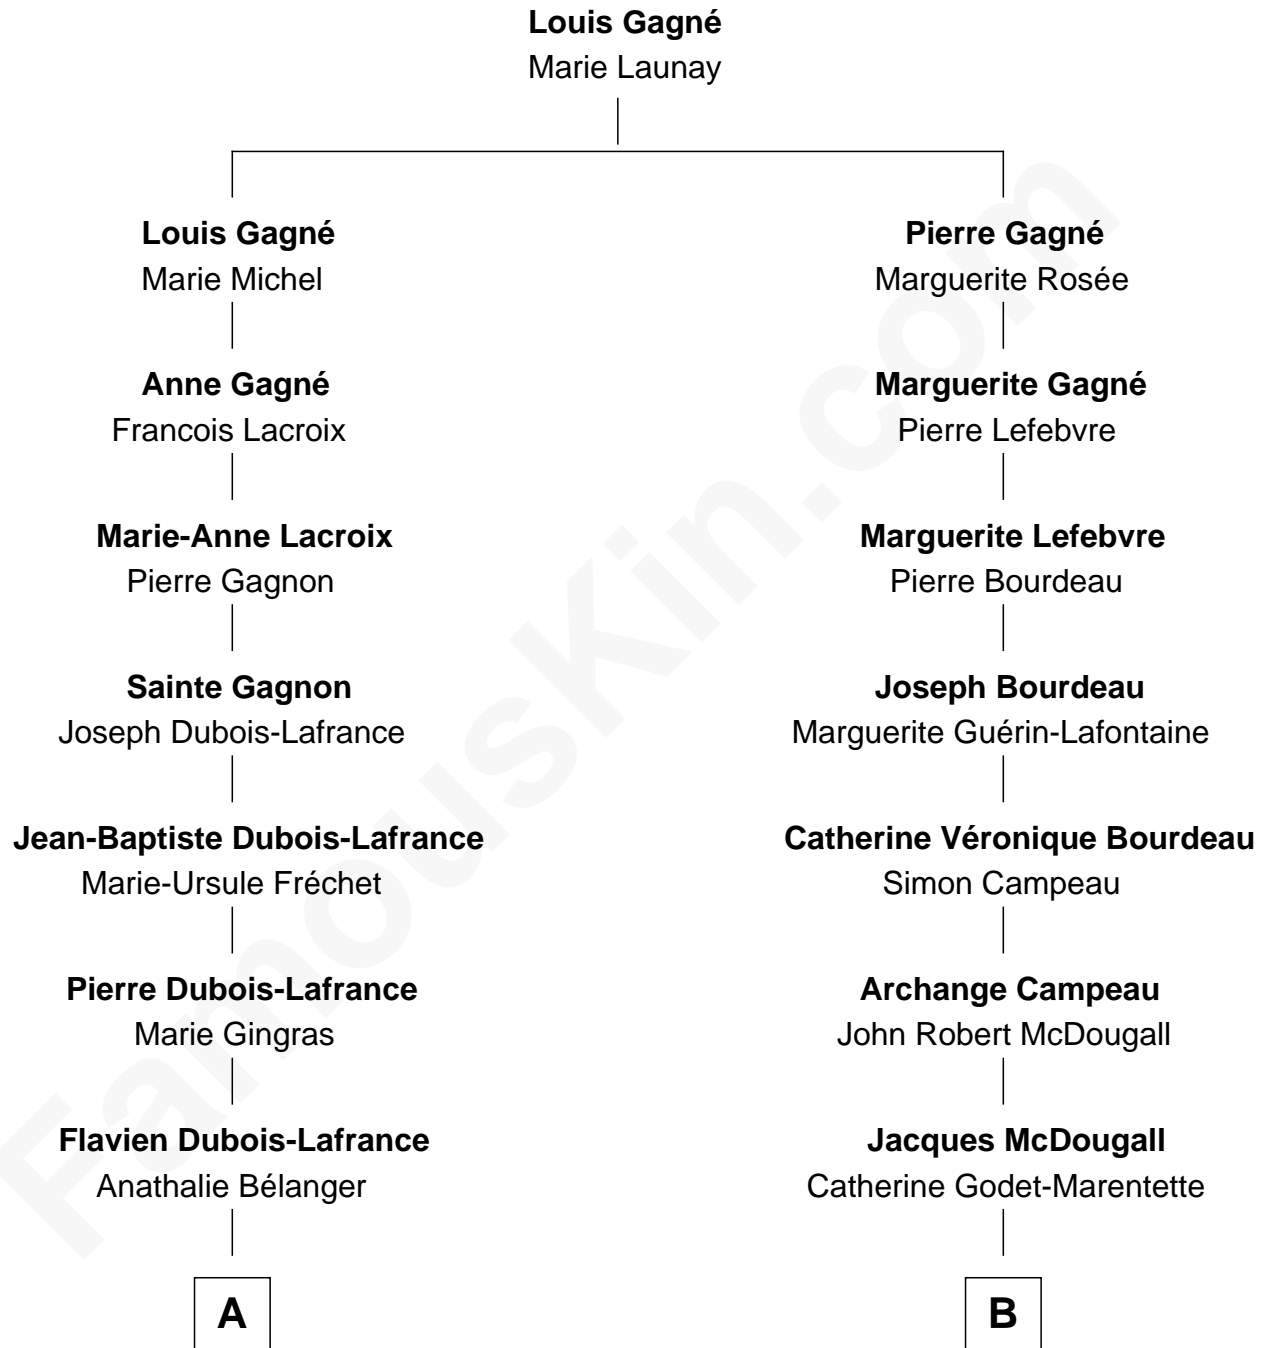

FamousKin.com
Relationship Chart of
Julianne Hough

Singer, Dancer and Actress - "DWTS" Pro

11th cousin of

Hillary (Rodham) Clinton

First Lady of President Bill Clinton

A

Joseph D. Wood
Marie Alzire Plante

Alexander August Wood
W. B. Tena Vredevelt

Colleen P. H. Wood
Robert Virgil Hough

Bruce Robert Hough
Marianne Heaton

Julianne Hough
"Dancing with the Stars"

B

Mary Anne Frances McDougall
Antoine Martin

Delia Martin
Donald Murray

Della Murray
Edwin John Howell

Dorothy Emma Howell
Hugh Ellsworth Rodham

Hillary (Rodham) Clinton
First Lady of Bill Clinton