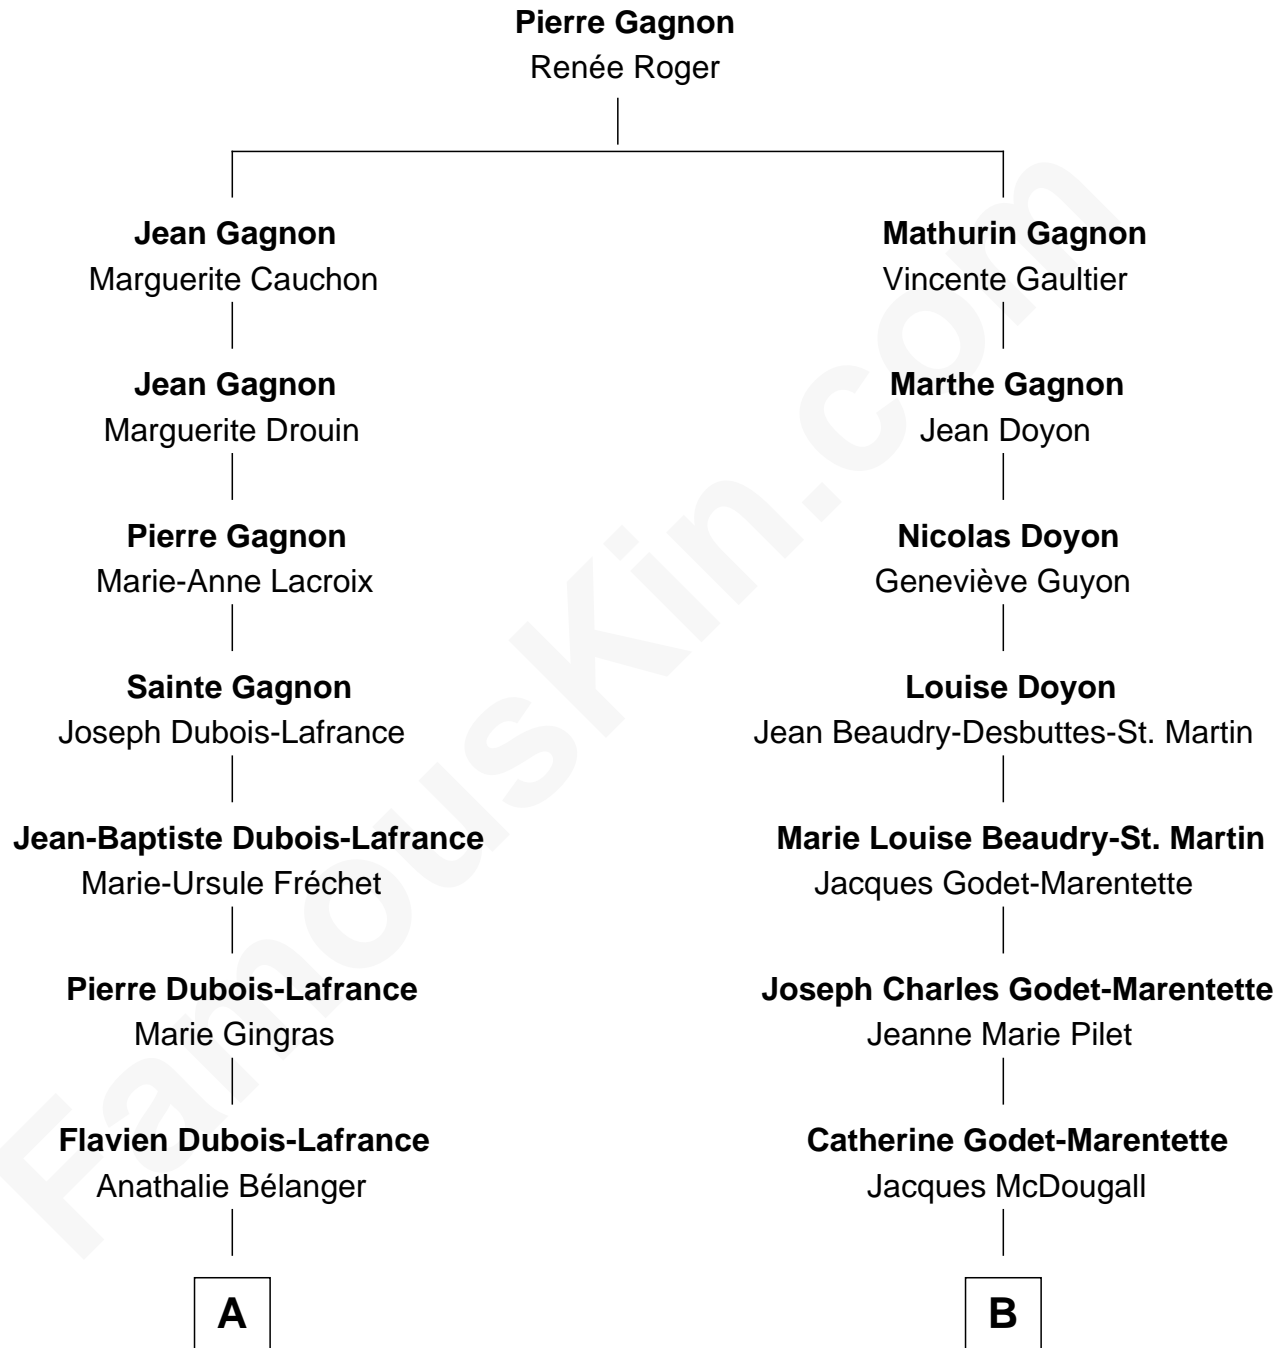

# FamousKin.com

## Relationship Chart of

### Julianne Hough

Singer, Dancer and Actress - "DWTS" Pro

11th cousin of

### Hillary (Rodham) Clinton

First Lady of President Bill Clinton

**A**

**Joseph D. Wood**  
Marie Alzire Plante

**Alexander August Wood**  
W. B. Tena Vredevelt

**Colleen P. H. Wood**  
Robert Virgil Hough