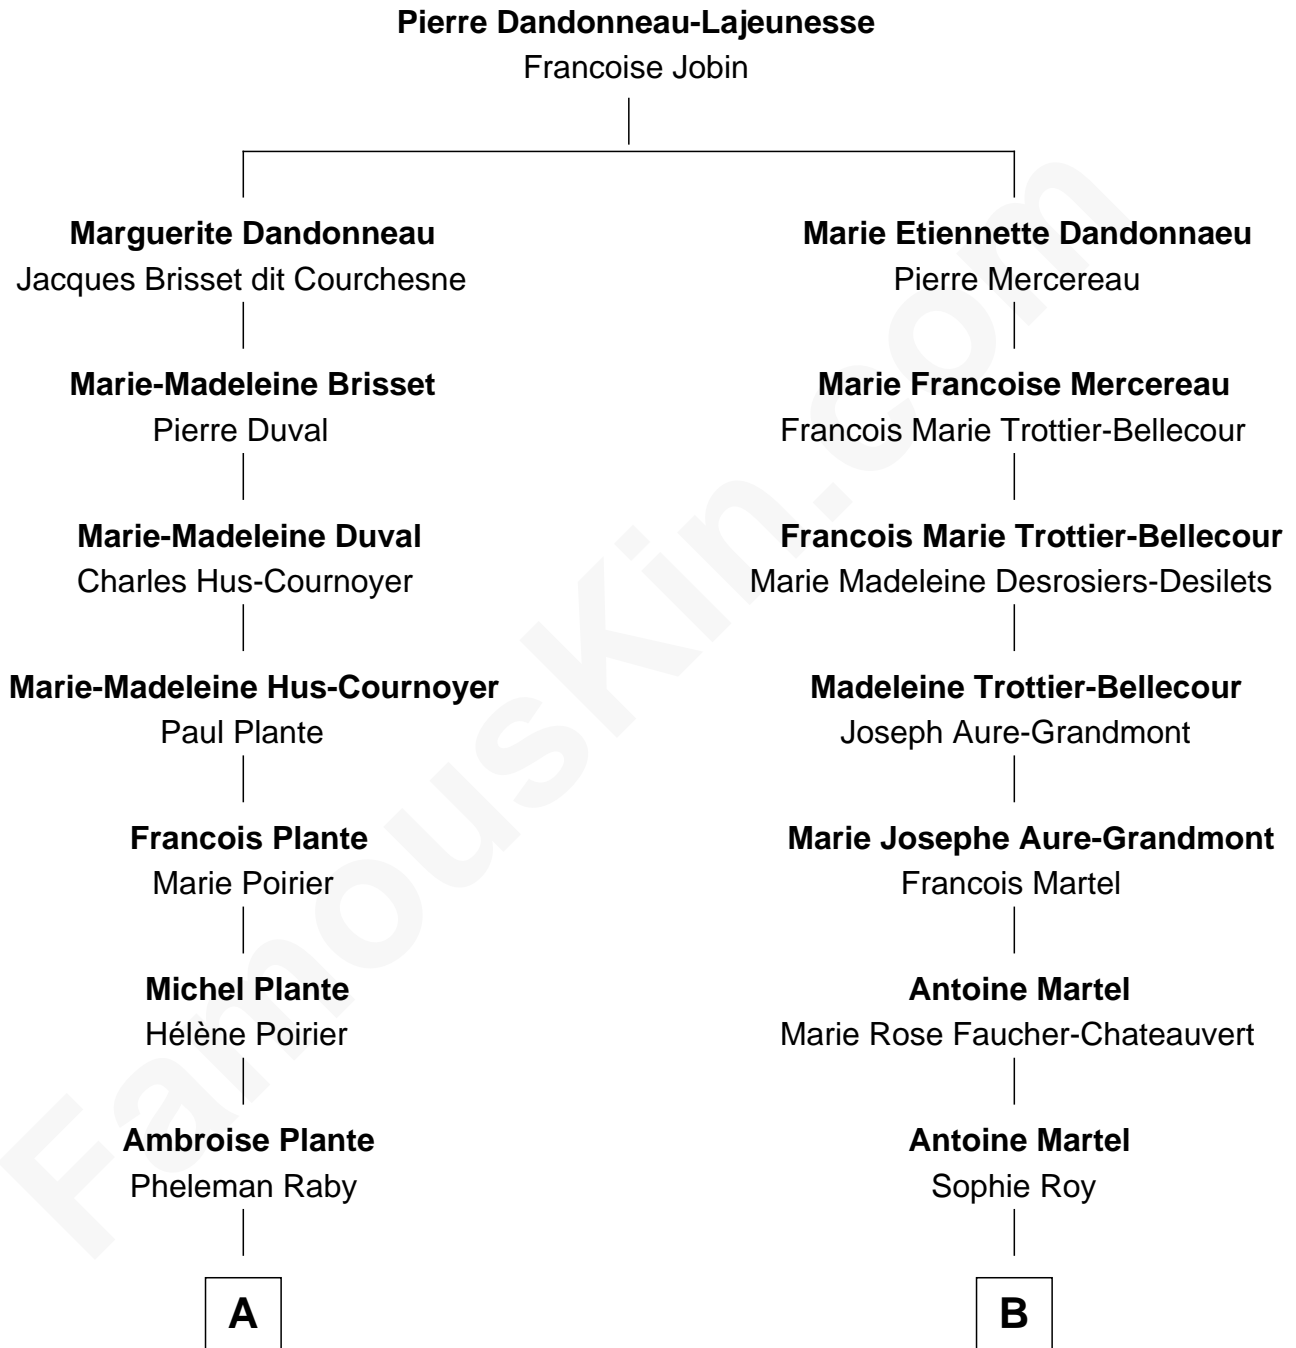

FamousKin.com

Relationship Chart of

Julianne Hough

Singer, Dancer and Actress - "DWTS" Pro

11th cousin of

John Dye

TV and Movie Actor - "Touched by an Angel"