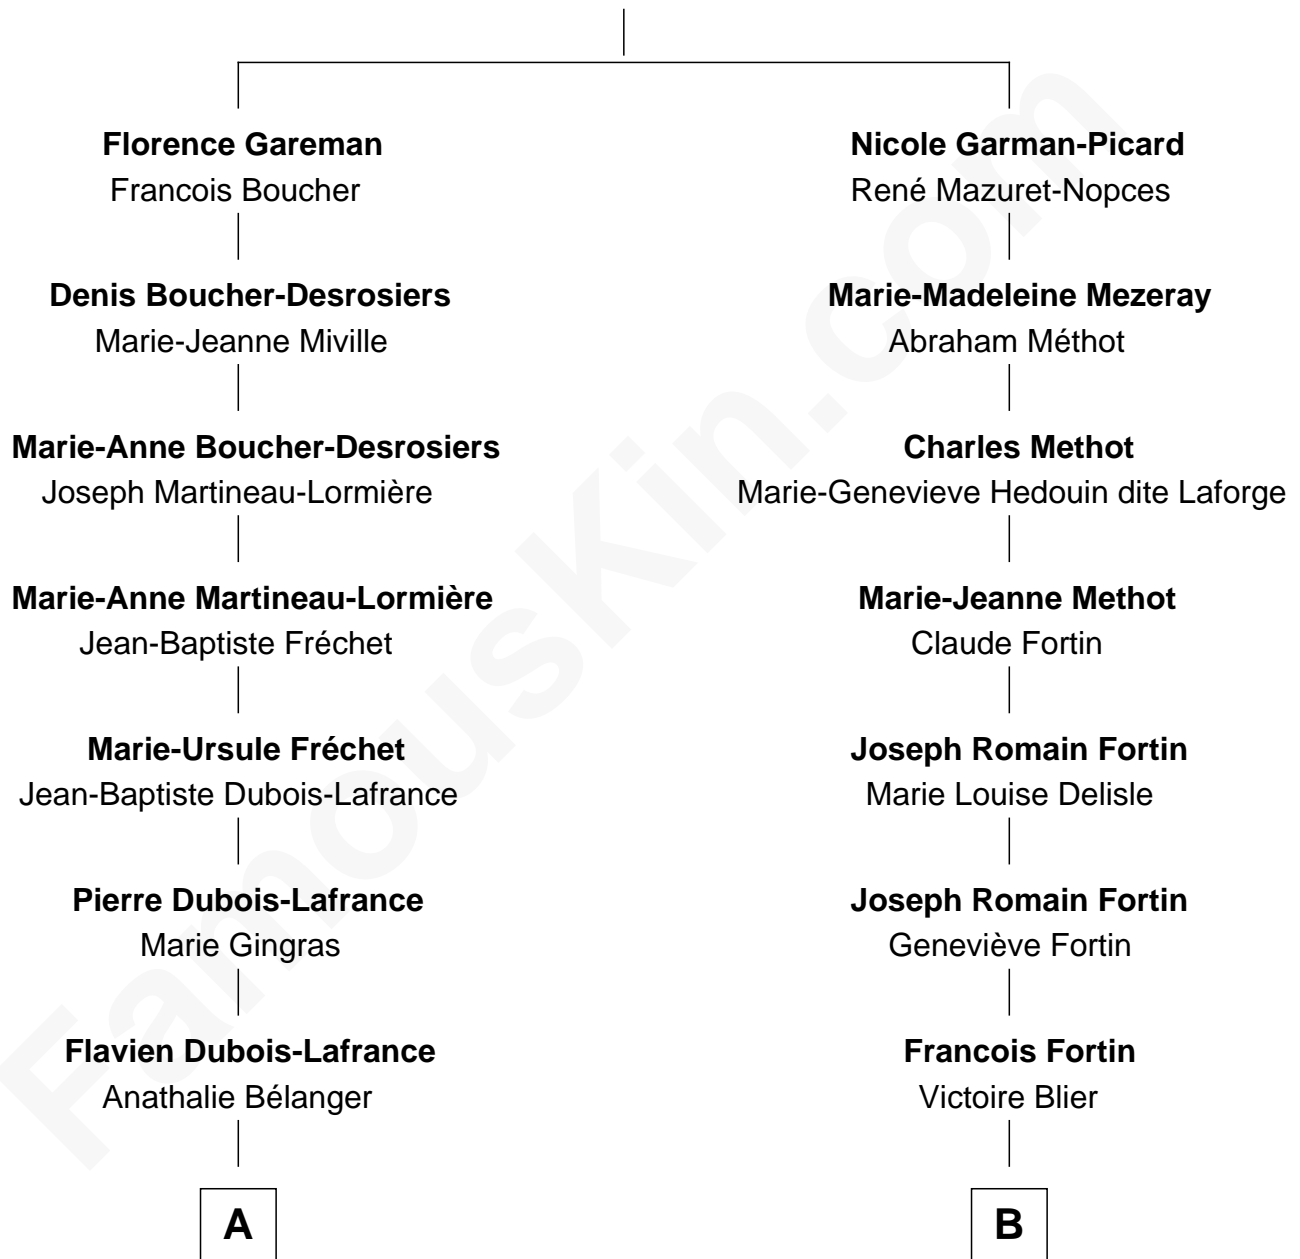

FamousKin.com

Relationship Chart of

Julianne Hough

Singer, Dancer and Actress - "DWTS" Pro

11th cousin of

Madonna

Singer and Songwriter

Pierre Garman-Picard

Madeleine Charlot

A

Joseph D. Wood
Marie Alzire Plante

Alexander August Wood
W. B. Tena Vredevelt

Colleen P. H. Wood
Robert Virgil Hough

Bruce Robert Hough
Marianne Heaton

Julianne Hough
"Dancing with the Stars"