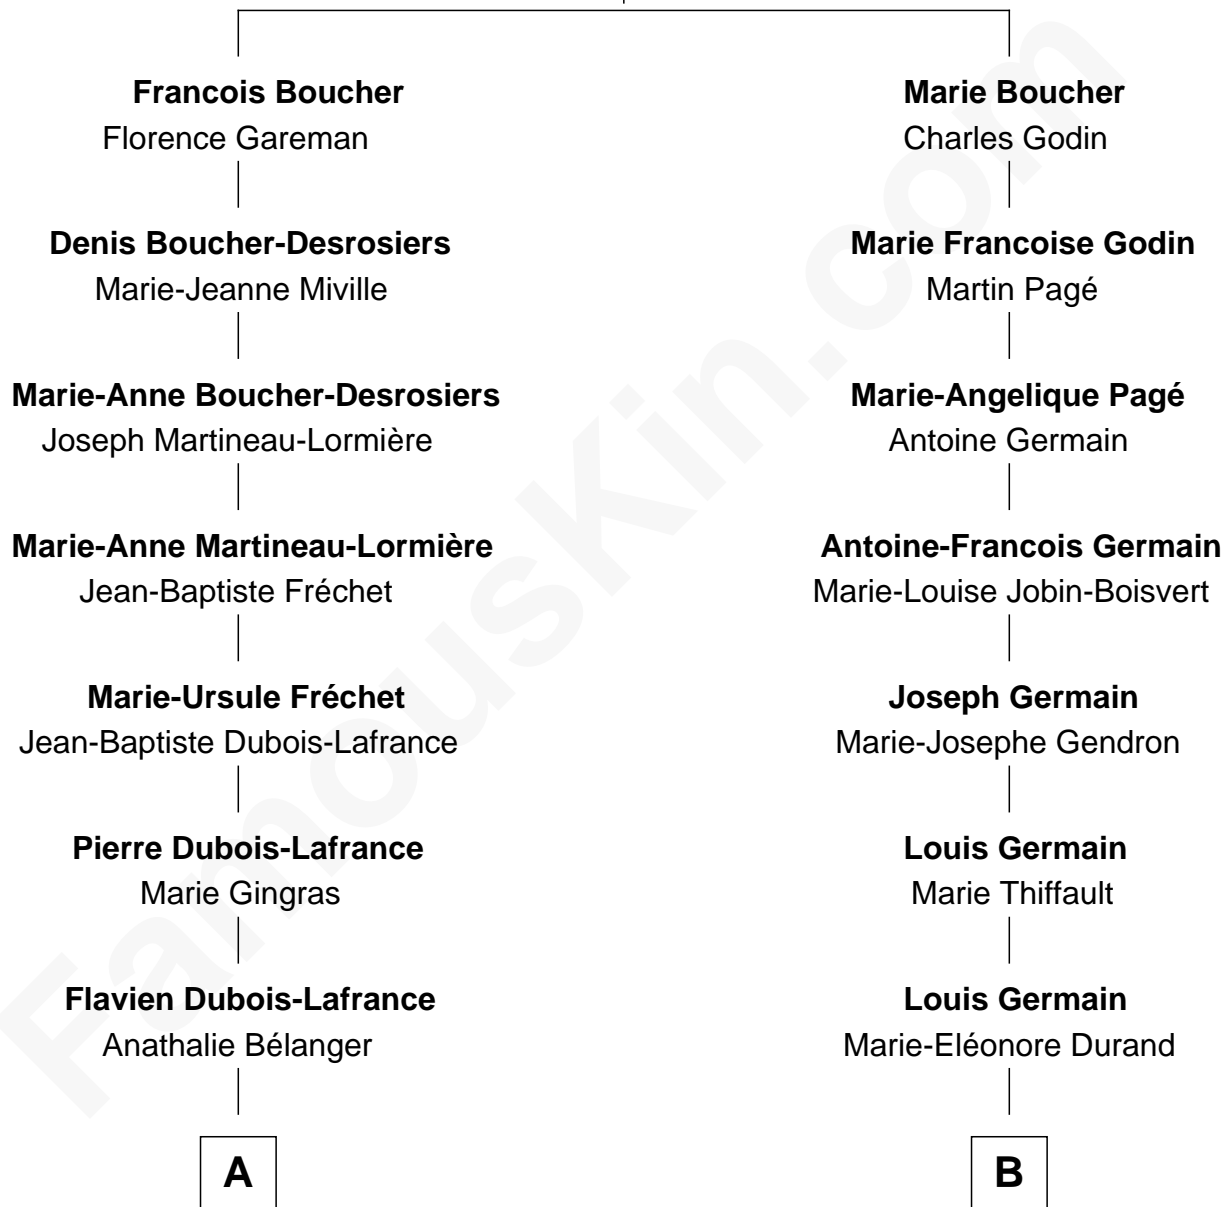

## Relationship Chart of

### Julianne Hough

Singer, Dancer and Actress - "DWTS" Pro

11th cousin 1 time removed of

### Justin Bieber

Singer and Songwriter

**Marin Boucher**

*with wife*  
*Julenne Baril*

*with wife*  
*Perrine Mallet*

**A**

**Joseph D. Wood**  
Marie Alzire Plante

**Alexander August Wood**  
W. B. Tena Vredevelt

**Colleen P. H. Wood**  
Robert Virgil Hough

**Bruce Robert Hough**  
Marianne Heaton

**Julianne Hough**  
*"Dancing with the Stars"*

**B**

**Trefflé Germain**  
Marie Laura Armiene Tousignant

**Joseph-Roland Garneau Germain**  
Marie-Alphonsine-Germaine Breton