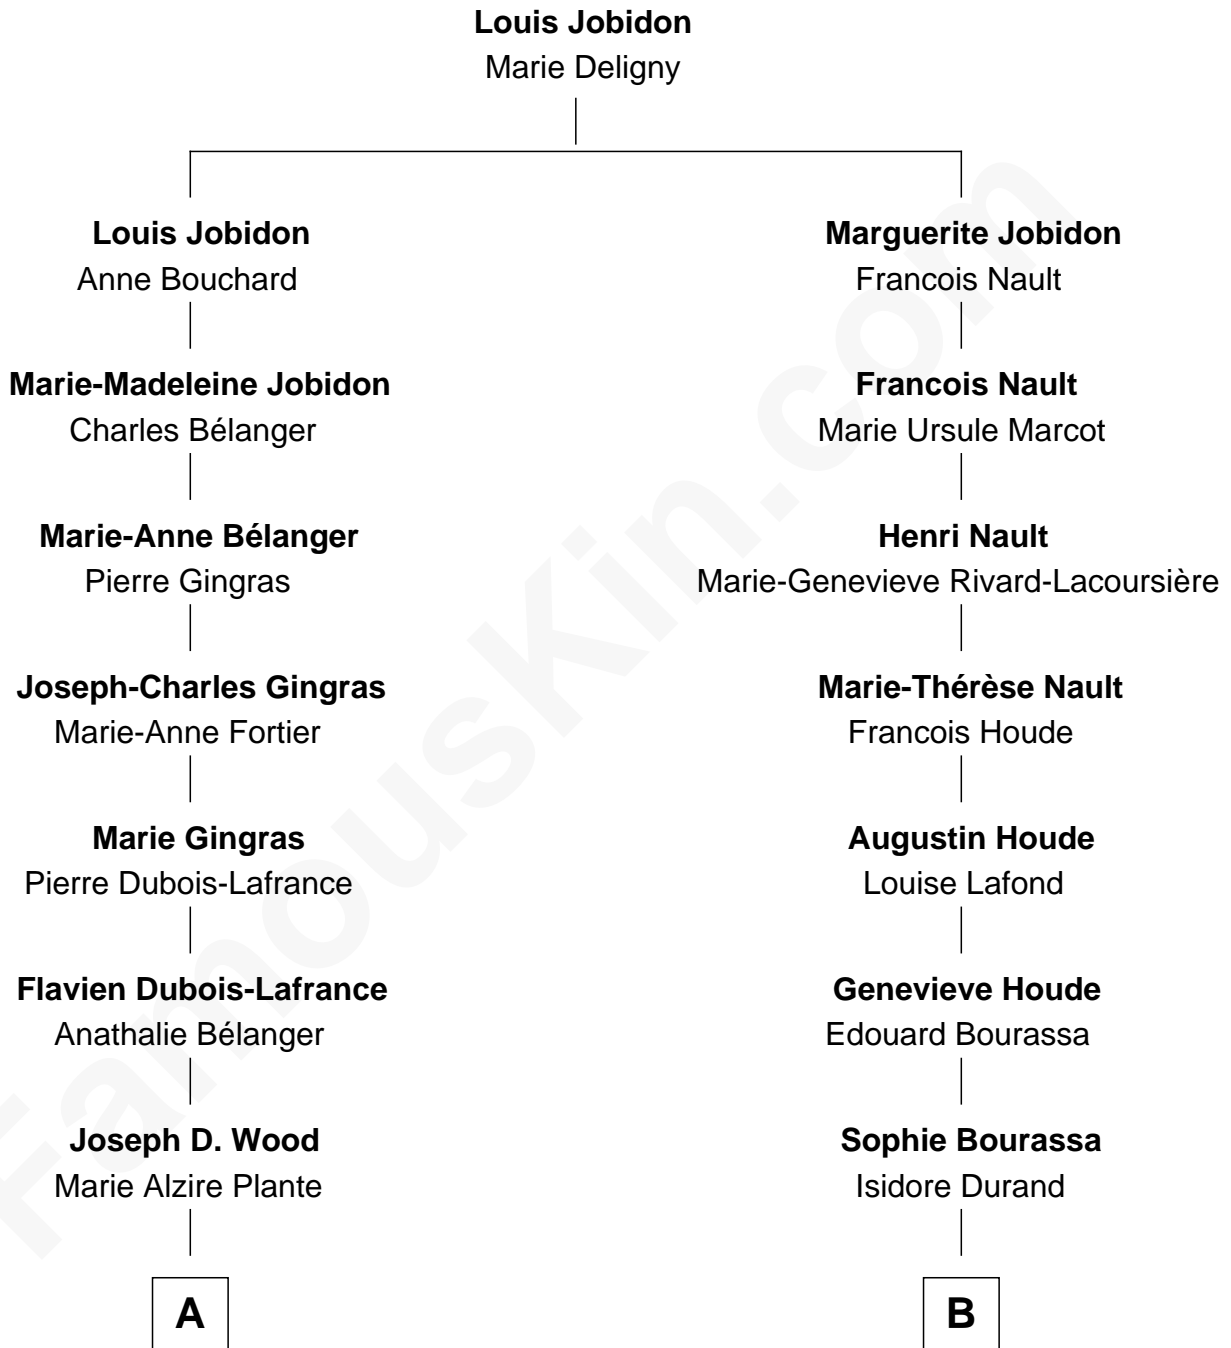

FamousKin.com

Relationship Chart of

Julianne Hough

Singer, Dancer and Actress - "DWTS" Pro

10th cousin 3 times removed of

Justin Bieber

Singer and Songwriter

A

Alexander August Wood

W. B. Tena Vredevelt

Colleen P. H. Wood

Robert Virgil Hough

Bruce Robert Hough

Marianne Heaton

Julianne Hough

"Dancing with the Stars"