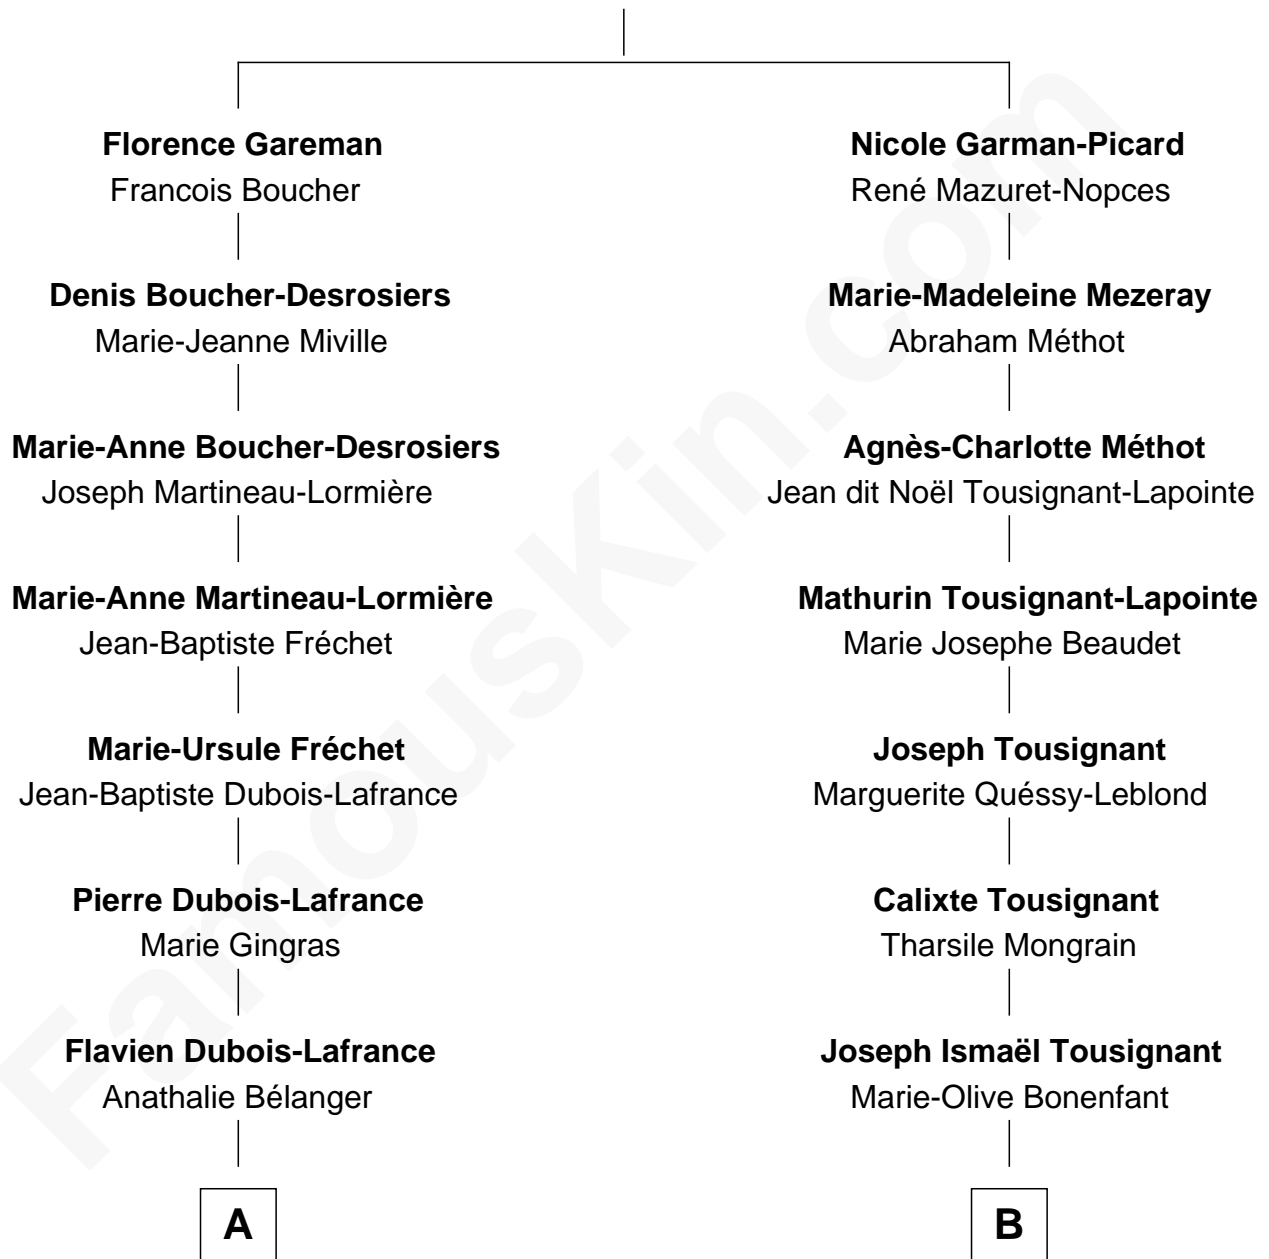

FamousKin.com

Relationship Chart of

Julianne Hough

Singer, Dancer and Actress - "DWTS" Pro

11th cousin 1 time removed of

Justin Bieber

Singer and Songwriter

Pierre Garman-Picard

Madeleine Charlot

A

Joseph D. Wood
Marie Alzire Plante

Alexander August Wood
W. B. Tena Vredevelt

Colleen P. H. Wood
Robert Virgil Hough

Bruce Robert Hough
Marianne Heaton

Julianne Hough
"Dancing with the Stars"